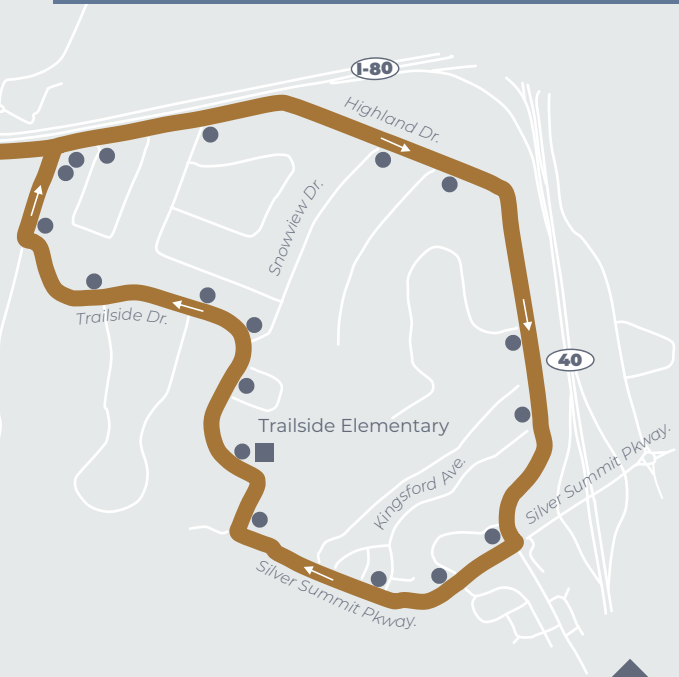

Operated By Summit County Schedule starts Dec. 1, 2020
 Hours: **6:00 AM - 11:30 PM**
 From Kimball Junction Transit Center (KJTC)

Trailside Loop Circulator

Every 15-30 Minutes

New Look, Same Stops!
Introducing the Trailside Loop.
 This service replaces the former 8 Brown.
6:00 AM-8:00 AM: 15-Minute Service
8:00 AM-11:30 PM 30-Minute Service
More Info:
summitcounty.org/749/Transportation
 (435) 631-9310

- Transit Hub/Major Transfer Point**
- Noteworthy Location**
- Bus Stop**
- Immediate Health Care**