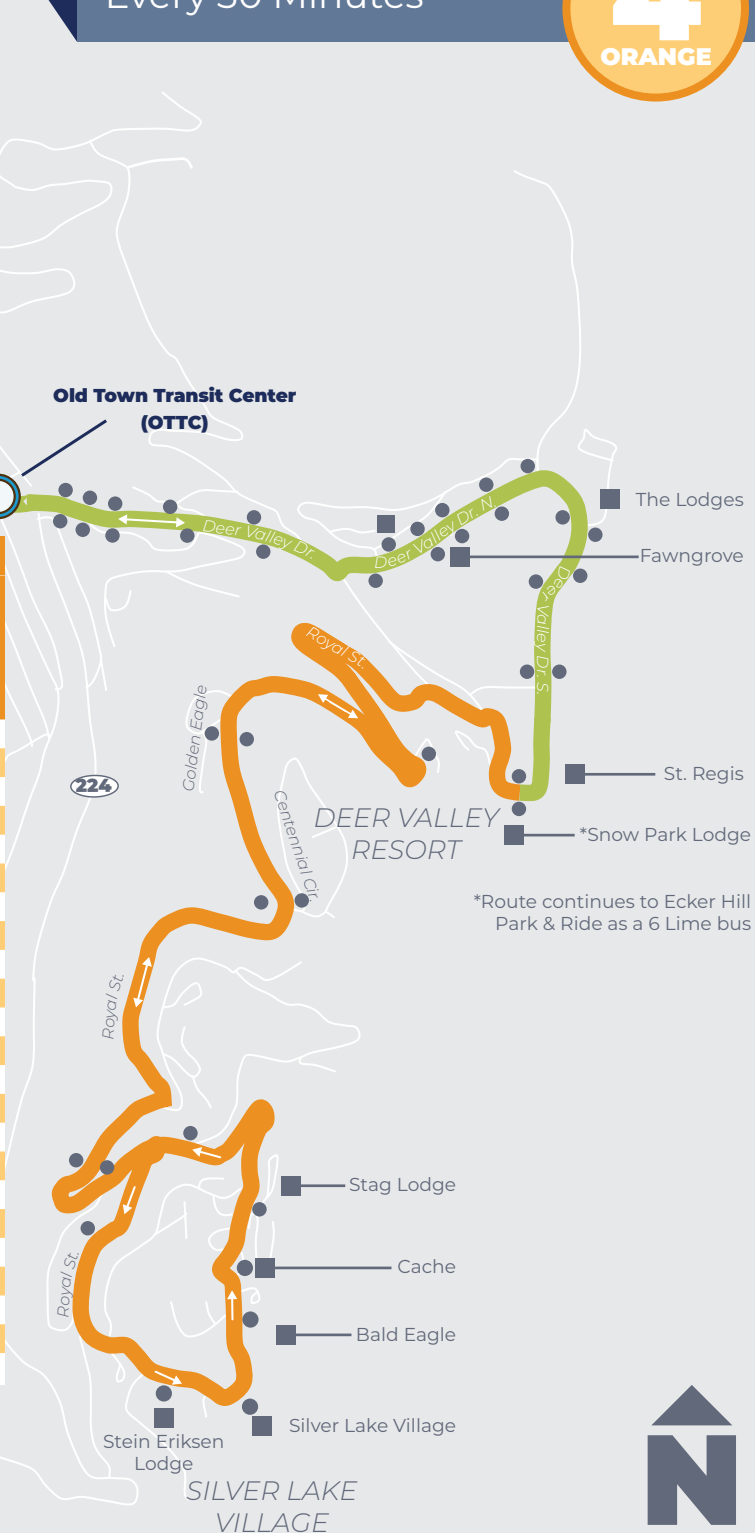

Service During Peak Hours Only

Hours: **6:06—10:06 AM | 2:06—6:06 PM | 10:06—11:06 PM**

From Deer Valley Resort

**Silver Lake—
Deer Valley Resort**
Every 30 Minutes

TO ECKER HILL
See 6 Lime
for Schedule &
Full Route Map

**Park City
Mountain Village**

PARK CITY
MOUNTAIN
VILLAGE

MAIN
STREET

**Old Town Transit Center
(OTTC)**

To Silver Lake		To Deer Valley		
Deer Valley (Snow Park Lodge)	Stein Erikson Lodge	Silver Lake (Arrive)	Silver Lake (Depart)	Deer Valley (Snow Park Lodge)
6:06 AM	6:15 AM	6:16 AM	6:21 AM	6:36 AM
6:36 AM	6:45 AM	6:46 AM	6:51 AM	7:06 AM
7:06 AM	7:15 AM	7:16 AM	7:21 AM	7:36 AM
7:36 AM	7:45 AM	7:46 AM	7:51 AM	8:06 AM
8:06 AM	8:15 AM	8:16 AM	8:21 AM	8:36 AM
8:36 AM	8:45 AM	8:46 AM	8:51 AM	9:06 AM
9:06 AM	9:15 AM	9:16 AM	9:21 AM	9:36 AM
9:36 AM	9:45 AM	9:46 AM	9:51 AM	10:06 AM
10:06 AM	10:15 AM	10:16 AM	10:21 AM	10:36 AM
--	--	--	--	--
2:06 PM	2:15 PM	2:16 PM	2:21 PM	2:36 PM
2:36 PM	2:45 PM	2:46 PM	2:51 PM	3:06 PM
3:06 PM	3:15 PM	3:16 PM	3:21 PM	3:36 PM
3:36 PM	3:45 PM	3:46 PM	3:51 PM	4:06 PM
4:06 PM	4:15 PM	4:16 PM	4:21 PM	4:36 PM
4:36 PM	4:45 PM	4:46 PM	4:51 PM	5:06 PM
5:06 PM	5:15 PM	5:16 PM	5:21 PM	5:36 PM
5:36 PM	5:45 PM	5:46 PM	5:51 PM	6:06 PM
6:06 PM	6:15 PM	6:16 PM	6:21 PM	6:36 PM
--	--	--	--	--
10:06 PM	10:15 PM	10:16 PM	10:21 PM	10:36 PM
10:36 PM	10:45 PM	10:46 PM	10:51 PM	11:06 PM
11:06 PM	11:15 PM	11:16 PM	11:21 PM	11:36 PM

Transit Hub/Major Transfer Point

Noteworthy Location

Bus Stop

*Route continues to Ecker Hill Park & Ride as a 6 Lime bus