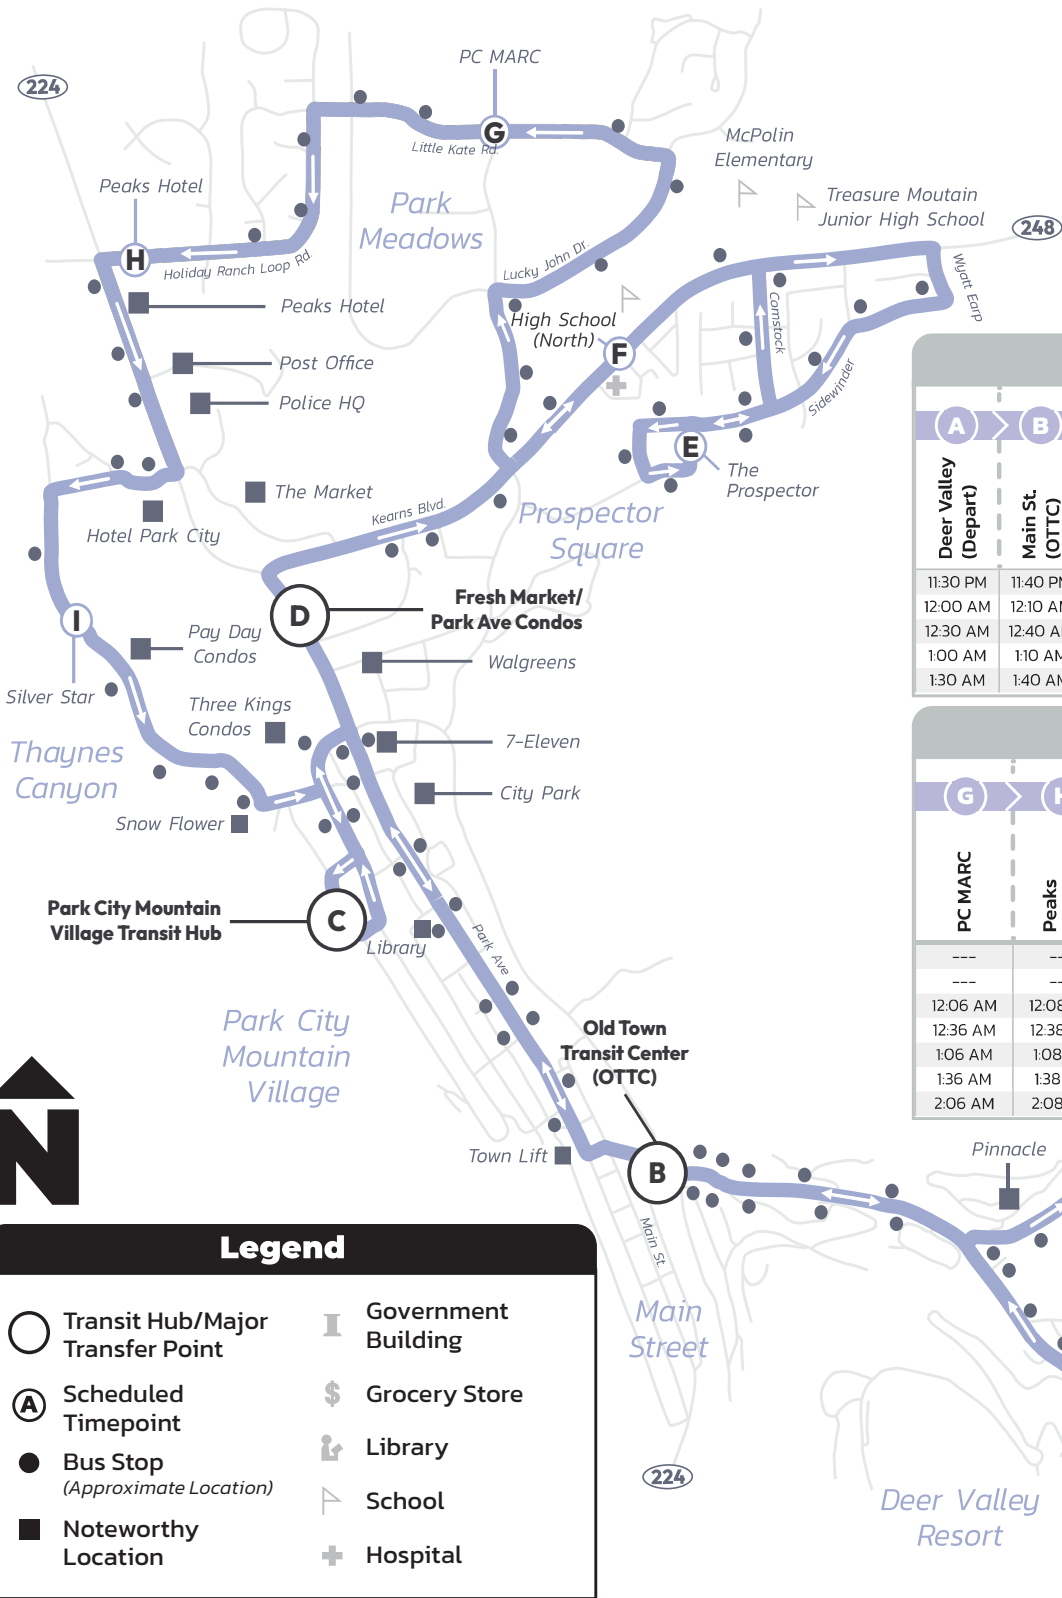

Hours: 11:40 PM–1:40 AM

From Old Town Transit Center (OTTC)
Seven days a week

**City Wide-
Late Night**

Every 30 Minutes

Outbound						
A	B	C	D	E	F	G
Deer Valley (Depart)	Main St. (OTTC)	Park City Mountain	Fresh Market	The Prospector	PC High School	PC MARC
11:30 PM	11:40 PM	11:46 PM	11:49 PM	11:56 PM	11:59 PM	12:05 AM
12:00 AM	12:10 AM	12:16 AM	12:19 AM	12:26 AM	12:29 AM	12:35 AM
12:30 AM	12:40 AM	12:46 AM	12:49 AM	12:56 AM	12:59 AM	1:05 AM
1:00 AM	1:10 AM	1:16 AM	1:19 AM	1:26 AM	1:29 AM	1:35 AM
1:30 AM	1:40 AM	1:46 AM	1:49 AM	1:56 AM	1:59 AM	2:05 AM

Inbound					
G	H	I	C	B	A
PC MARC	Peaks Hotel	Silver Star	Park City Mountain	Main St. (OTTC)	Deer Valley (Arrive)
---	---	---	---	11:24 PM	11:30 PM
12:06 AM	12:08 AM	12:11 AM	12:16 AM	11:54 PM	12:00 AM
12:36 AM	12:38 AM	12:41 AM	12:46 AM	12:24 AM	12:30 AM
1:06 AM	1:08 AM	1:11 AM	1:16 AM	1:24 AM	1:30 AM
1:36 AM	1:38 AM	1:41 AM	---	---	---
2:06 AM	2:08 AM	2:11 AM	---	---	---

Legend

- Transit Hub/Major Transfer Point
- Scheduled Timepoint
- Bus Stop (Approximate Location)
- Noteworthy Location
- Government Building
- Grocery Store
- Library
- School
- Hospital