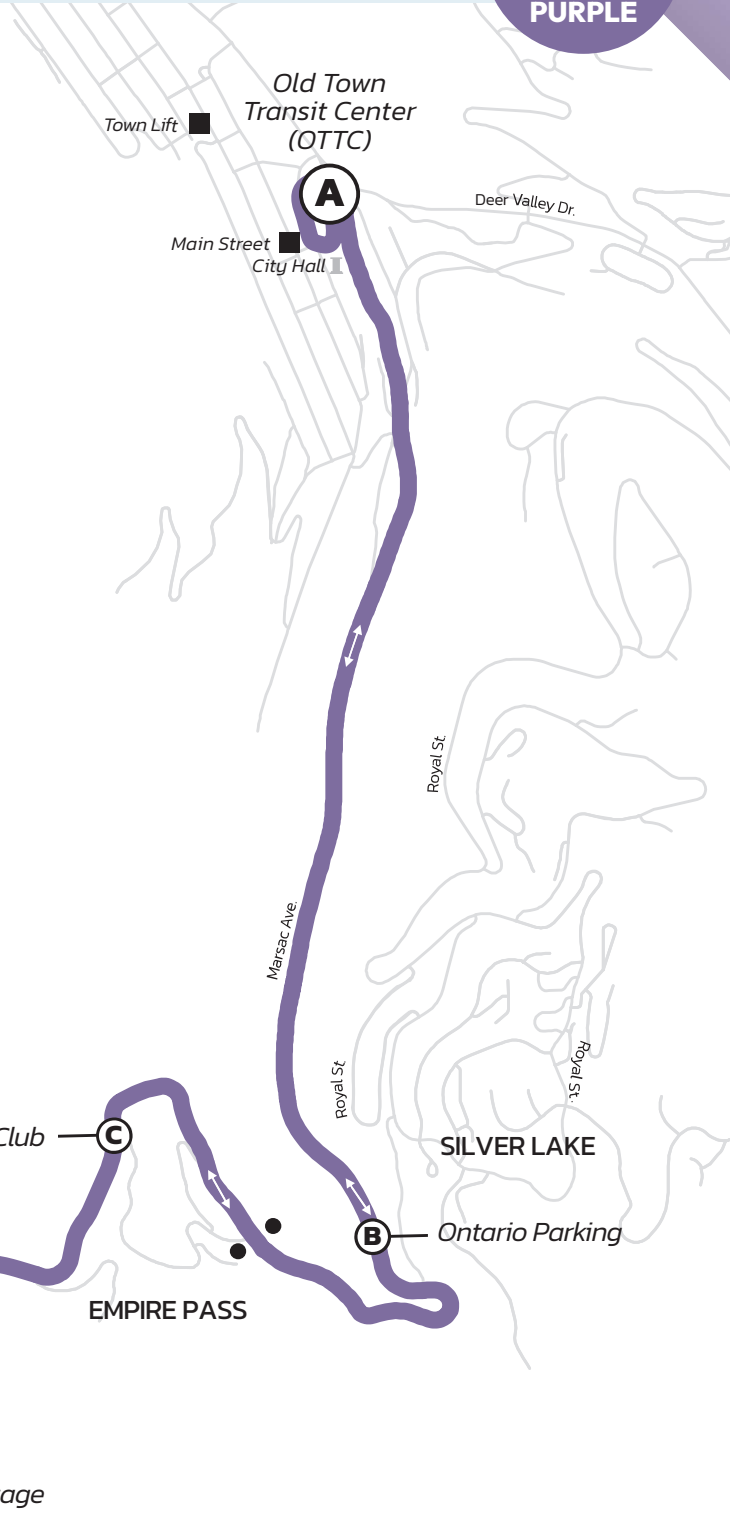

To Main St.		
D	C	A
Montage (Depart)	Empire Club	Main St. (OTTC)
5:45 AM	5:48 AM	5:55 AM
6:15 AM	6:18 AM	6:25 AM
6:45 AM	6:48 AM	6:55 AM
7:15 AM	7:18 AM	7:25 AM
7:45 AM	7:48 AM	7:55 AM
8:15 AM	8:18 AM	8:25 AM
8:45 AM	8:48 AM	8:55 AM
9:15 AM	9:18 AM	9:25 AM
9:45 AM	9:48 AM	9:55 AM
10:15 AM	10:18 AM	10:25 AM
10:45 AM	10:48 AM	10:55 AM
11:15 AM	11:18 AM	11:25 AM
11:45 AM	11:48 AM	11:55 AM
12:15 PM	12:18 PM	12:25 PM
12:45 PM	12:48 PM	12:55 PM
1:15 PM	1:18 PM	1:25 PM
1:45 PM	1:48 PM	1:55 PM
2:15 PM	2:18 PM	2:25 PM
2:45 PM	2:48 PM	2:55 PM
3:15 PM	3:18 PM	3:25 PM
3:45 PM	3:48 PM	3:55 PM
4:15 PM	4:18 PM	4:25 PM
4:45 PM	4:48 PM	4:55 PM
5:15 PM	5:18 PM	5:25 PM
5:45 PM	5:48 PM	5:55 PM
6:15 PM	6:18 PM	6:25 PM
6:45 PM	6:48 PM	6:55 PM
7:15 PM	7:18 PM	7:25 PM
7:45 PM	7:48 PM	7:55 PM
8:15 PM	8:18 PM	8:25 PM
8:45 PM	8:48 PM	8:55 PM
9:15 PM	9:18 PM	9:25 PM
9:45 PM	9:48 PM	9:55 PM
10:15 PM	10:18 PM	10:25 PM
10:45 PM	10:48 PM	10:55 PM
11:15 PM	11:18 PM	11:25 PM

Legend

- Transit Hub/Major Transfer Point
- Scheduled Timepoint
- Bus Stop (Approximate Location)
- Noteworthy Location
- Government Building
- Grocery Store
- Library
- School
- Hospital