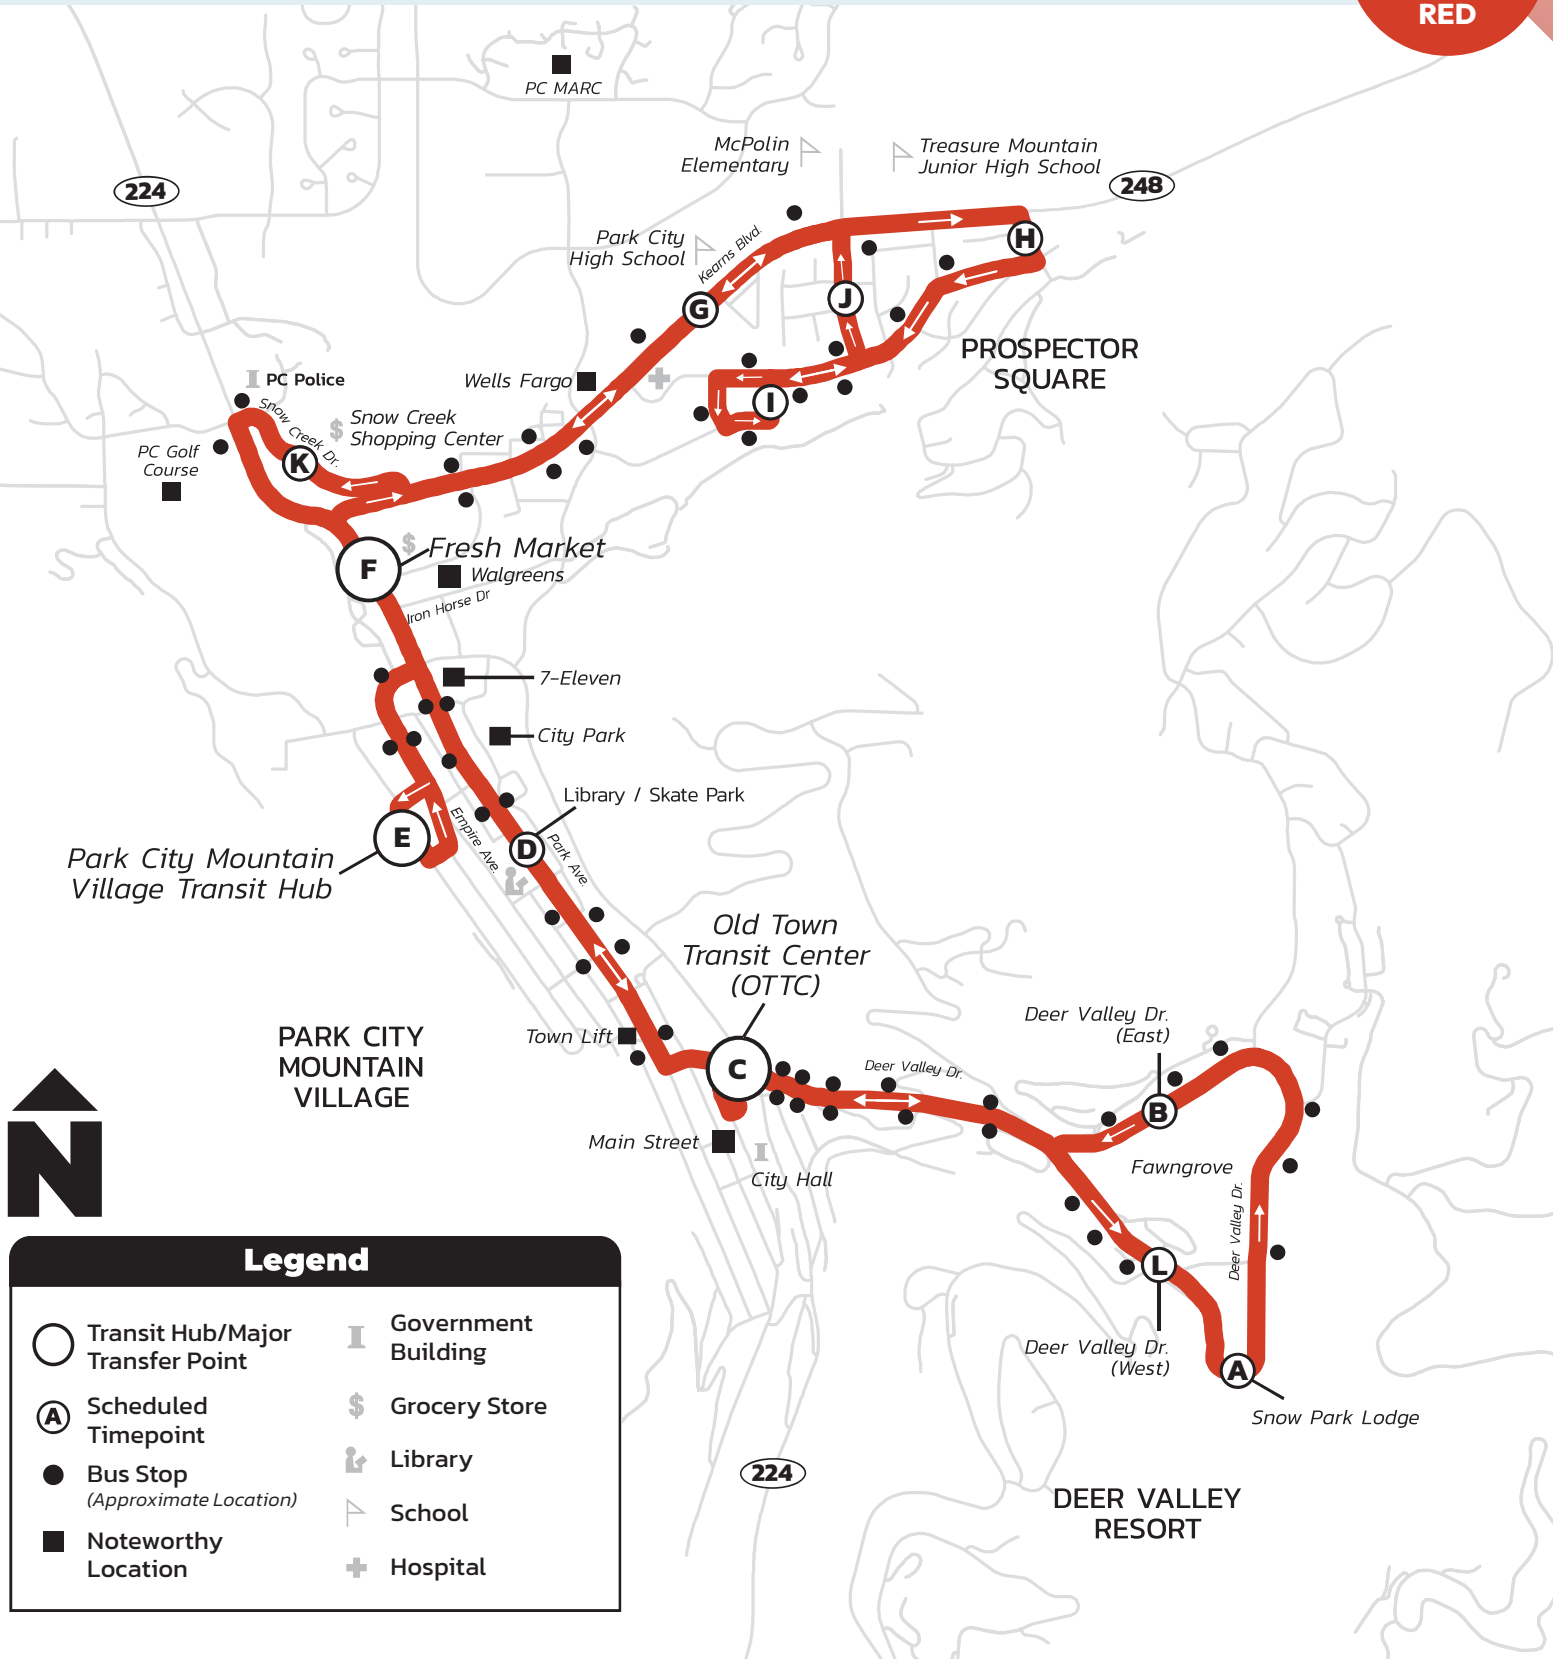

Hours: 6:50 AM–11:20 PM

From Old Town Transit Center (OTTC)
Seven days a week

**Prospector Square–
Deer Valley Resort**

Every 15–30 Minutes

Legend			
	Transit Hub/Major Transfer Point		Government Building
	Scheduled Timepoint		Grocery Store
	Bus Stop (Approximate Location)		Library
	Noteworthy Location		School
			Hospital