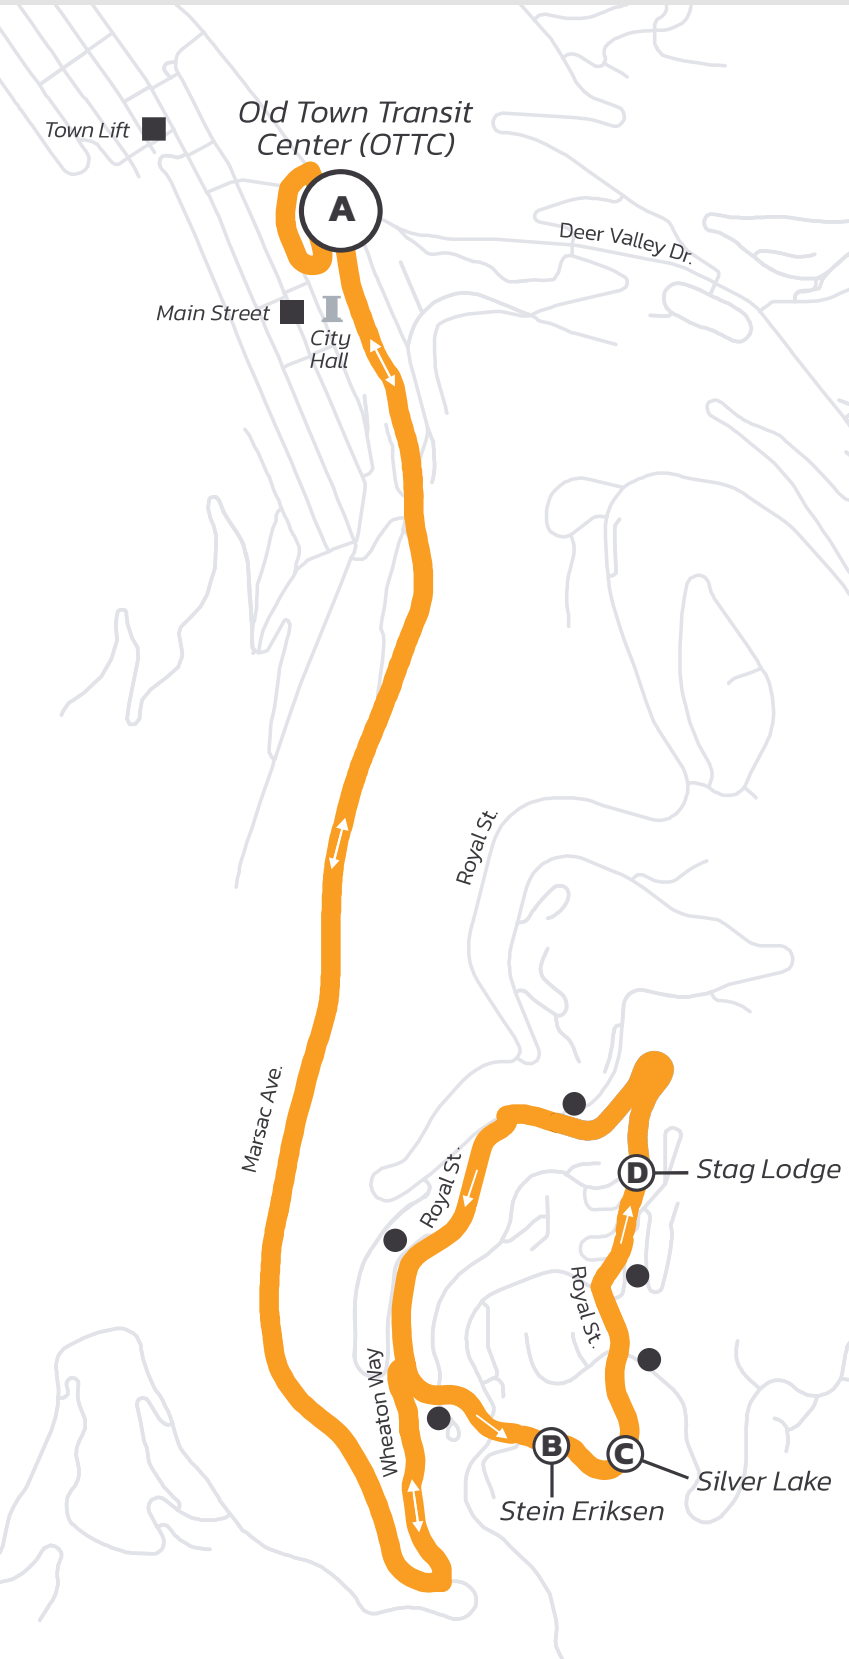

Hours: 6:16 AM–6:16 PM

From Old Town Transit Center (OTTC)
Seven days a week

**Main Street–
Silver Lake Village**

Every 30 Minutes

To Silver Lake		
A	B	C
Main St (OTTC)	Stein Eriksen	Silver Lake (Arrive)
6:16 AM	6:21 AM	6:22 AM
6:46 AM	6:51 AM	6:52 AM
7:16 AM	7:21 AM	7:22 AM
7:46 AM	7:51 AM	7:52 AM
8:16 AM	8:21 AM	8:22 AM
8:46 AM	8:51 AM	8:52 AM
9:16 AM	9:21 AM	9:22 AM
9:46 AM	9:51 AM	9:52 AM
10:16 AM	10:21 AM	10:22 AM
10:46 AM	10:51 AM	10:52 AM
11:16 AM	11:21 AM	11:22 AM
11:46 AM	11:51 AM	11:52 AM
12:16 PM	12:21 PM	12:22 PM
12:46 PM	12:51 PM	12:52 PM
1:16 PM	1:21 PM	1:22 PM
1:46 PM	1:51 PM	1:52 PM
2:16 PM	2:21 PM	2:22 PM
2:46 PM	2:51 PM	2:52 PM
3:16 PM	3:21 PM	3:22 PM
3:46 PM	3:51 PM	3:52 PM
4:16 PM	4:21 PM	4:22 PM
4:46 PM	4:51 PM	4:52 PM
5:16 PM	5:21 PM	5:22 PM
5:46 PM	5:51 PM	5:52 PM
6:16 PM	6:21 PM	6:22 PM

To Main Street		
C	D	A
Silver Lake (Depart)	Stag Lodge	Main St (OTTC)
6:22 AM	6:23 AM	6:32 AM
6:52 AM	6:53 AM	7:02 AM
7:22 AM	7:23 AM	7:32 AM
7:52 AM	7:53 AM	8:02 AM
8:22 AM	8:23 AM	8:32 AM
8:52 AM	8:53 AM	9:02 AM
9:22 AM	9:23 AM	9:32 AM
9:52 AM	9:53 AM	10:02 AM
10:22 AM	10:23 AM	10:32 AM
10:52 AM	10:53 AM	11:02 AM
11:22 AM	11:23 AM	11:32 AM
11:52 AM	11:53 AM	12:02 PM
12:22 PM	12:23 PM	12:32 PM
12:52 PM	12:53 PM	1:02 PM
1:22 PM	1:23 PM	1:32 PM
1:52 PM	1:53 PM	2:02 PM
2:22 PM	2:23 PM	2:32 PM
2:52 PM	2:53 PM	3:02 PM
3:22 PM	3:23 PM	3:32 PM
3:52 PM	3:53 PM	4:02 PM
4:22 PM	4:23 PM	4:32 PM
4:52 PM	4:53 PM	5:02 PM
5:22 PM	5:23 PM	5:32 PM
5:52 PM	5:53 PM	6:02 PM
6:22 PM	6:23 PM	6:32 PM

Legend

- Transit Hub/Major Transfer Point
- Scheduled Timepoint
- Bus Stop (Approximate Location)
- Noteworthy Location
- Government Building
- Grocery Store
- Library
- School
- Hospital