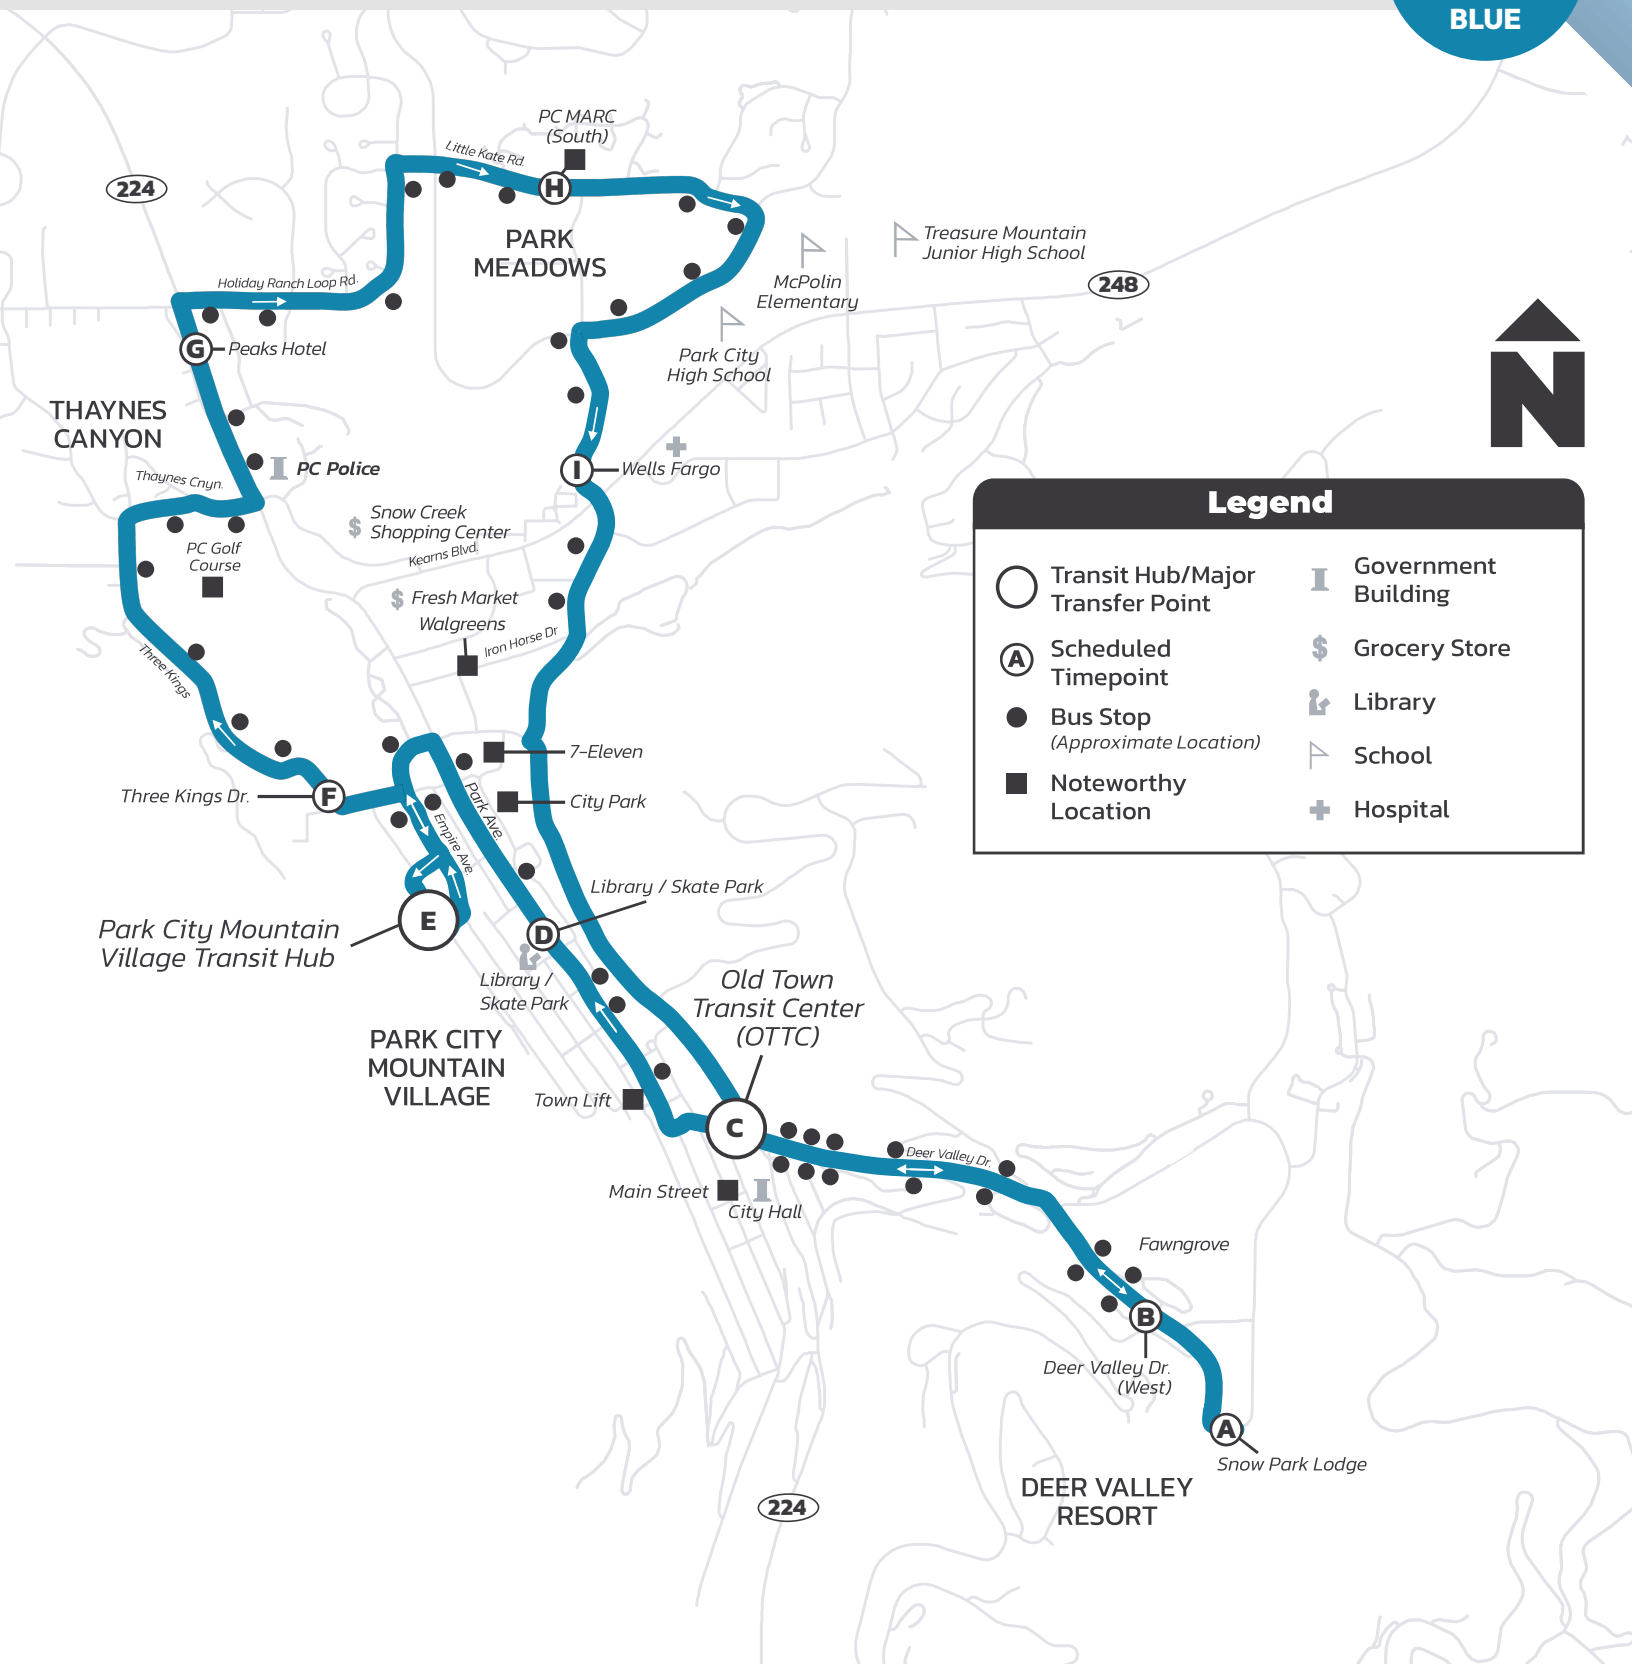

Hours: 6:30 AM–11:00 PM

From Old Town Transit Center (OTTC)

Seven days a week

Thaynes Canyon / Park

Meadows–Deer Valley Resort

Every 30 Minutes

Legend	
○ Transit Hub/Major Transfer Point	I Government Building
Ⓐ Scheduled Timepoint	\$ Grocery Store
● Bus Stop (Approximate Location)	📖 Library
■ Noteworthy Location	🚩 School
	+ Hospital