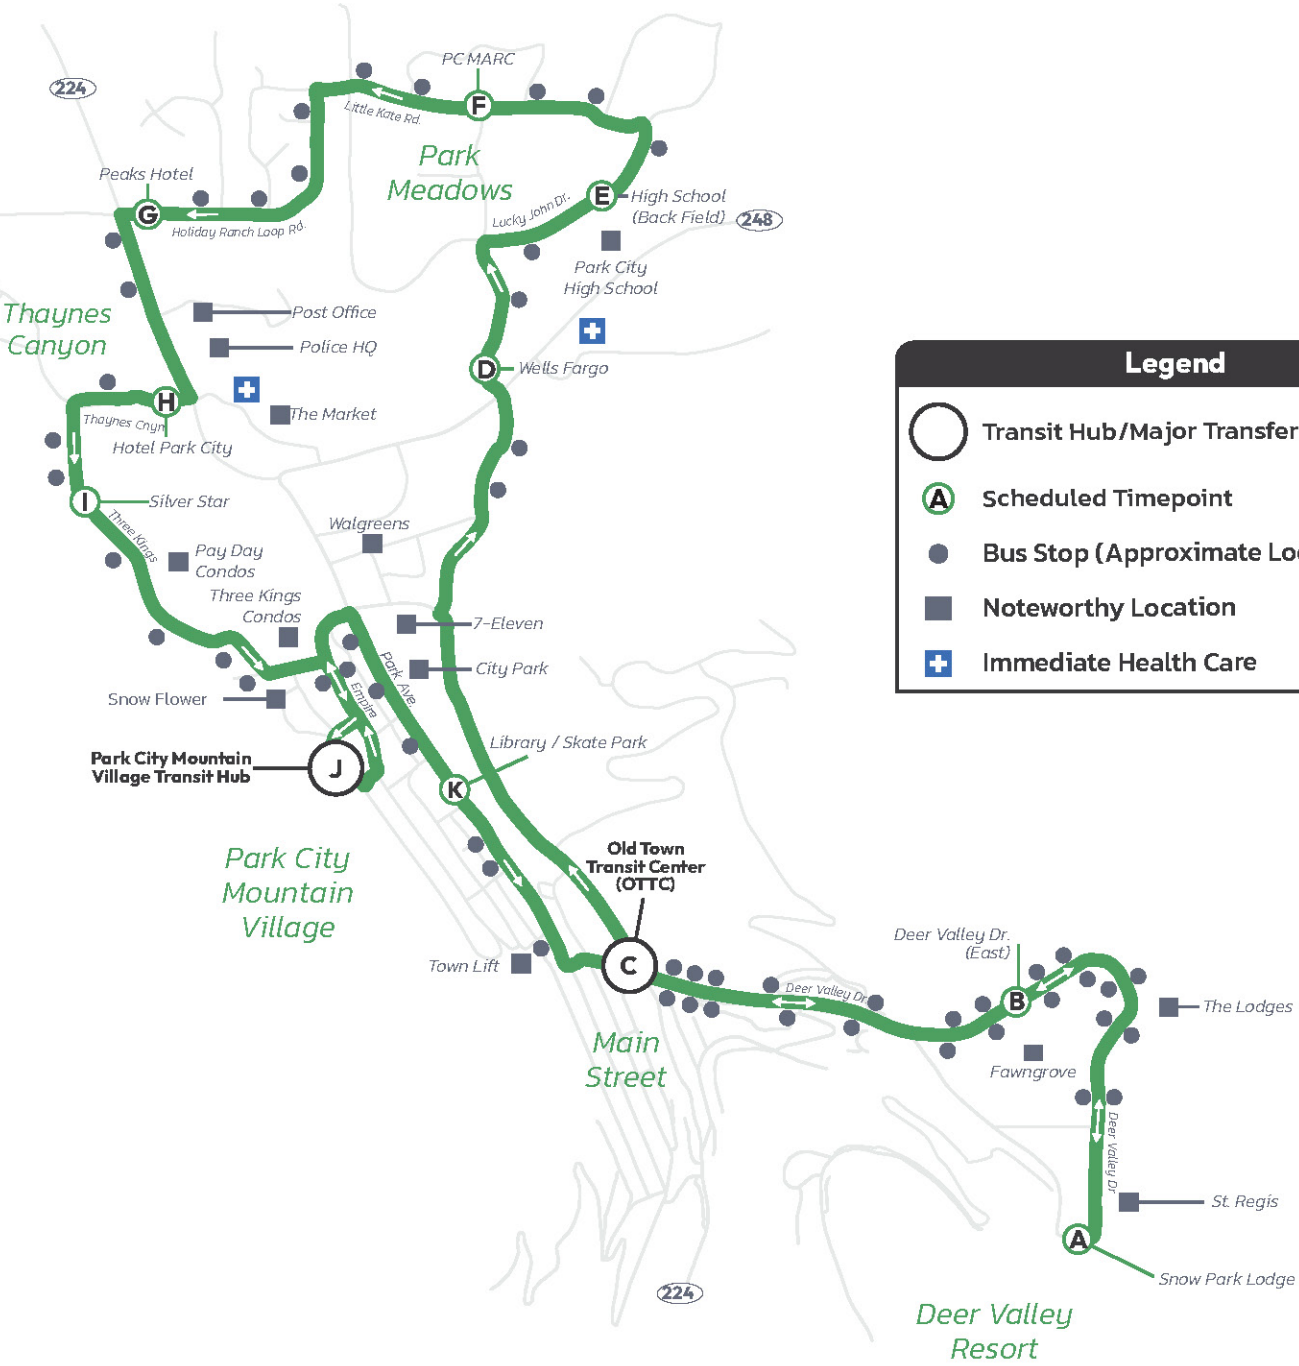

Hours: 7:00 AM–11:00 PM

From Old Town Transit Center (OTTC)

Seven days a week

Prospector Square— Deer Valley Resort

Every 20–30 Minutes

Legend

- Transit Hub/Major Transfer Point
- Scheduled Timepoint
- Bus Stop (Approximate Location)
- Noteworthy Location
- Immediate Health Care