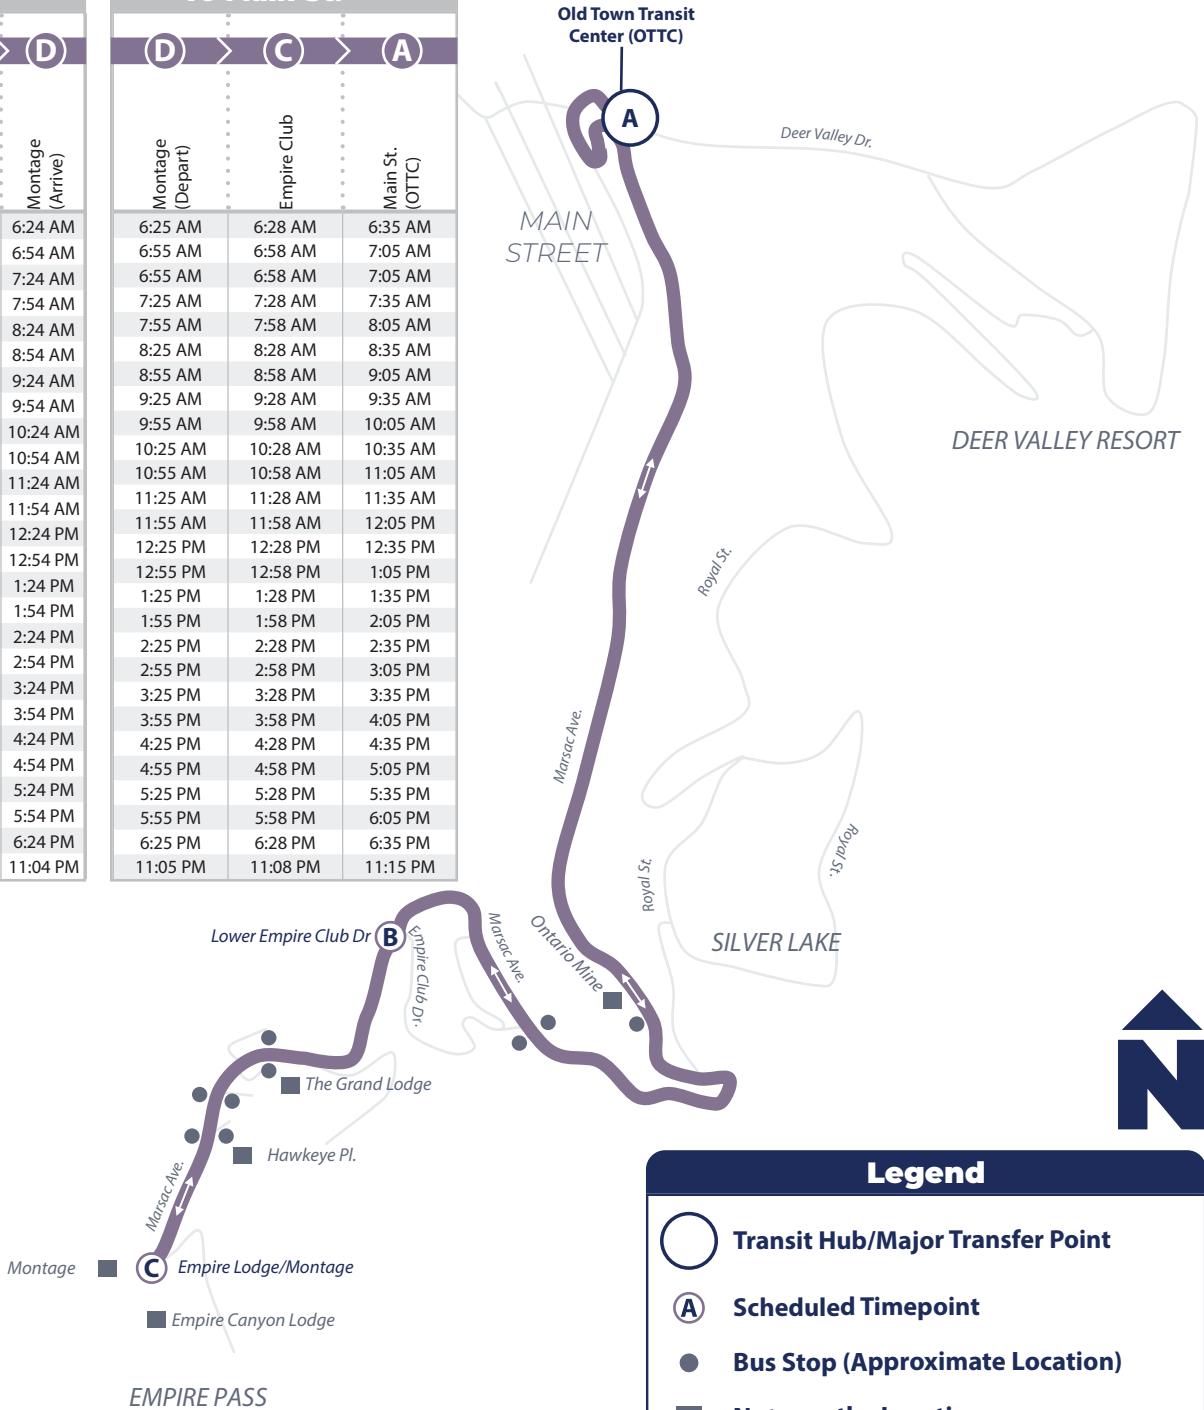

Hours: 6:14 AM—6:14 PM; one trip at 10:55 PM
 From Old Town Transit Center (OTTC)
 Seven days a week

**Main St. —
 Montage Deer Valley**
 Every 30 Minutes

To Montage			
A	B	C	D
Main St. (OTTC)	Ontario Parking	Empire Club	Montage (Arrive)
6:14 AM	6:19 AM	6:21 AM	6:24 AM
6:44 AM	6:49 AM	6:51 AM	6:54 AM
7:14 AM	7:19 AM	7:21 AM	7:24 AM
7:44 AM	7:49 AM	7:51 AM	7:54 AM
8:14 AM	8:19 AM	8:21 AM	8:24 AM
8:44 AM	8:49 AM	8:51 AM	8:54 AM
9:14 AM	9:19 AM	9:21 AM	9:24 AM
9:44 AM	9:49 AM	9:51 AM	9:54 AM
10:14 AM	10:19 AM	10:21 AM	10:24 AM
10:44 AM	10:49 AM	10:51 AM	10:54 AM
11:14 AM	11:19 AM	11:21 AM	11:24 AM
11:44 AM	11:49 AM	11:51 AM	11:54 AM
12:14 PM	12:19 PM	12:21 PM	12:24 PM
12:44 PM	12:49 PM	12:51 PM	12:54 PM
1:14 PM	1:19 PM	1:21 PM	1:24 PM
1:44 PM	1:49 PM	1:51 PM	1:54 PM
2:14 PM	2:19 PM	2:21 PM	2:24 PM
2:44 PM	2:49 PM	2:51 PM	2:54 PM
3:14 PM	3:19 PM	3:21 PM	3:24 PM
3:44 PM	3:49 PM	3:51 PM	3:54 PM
4:14 PM	4:19 PM	4:21 PM	4:24 PM
4:44 PM	4:49 PM	4:51 PM	4:54 PM
5:14 PM	5:19 PM	5:21 PM	5:24 PM
5:44 PM	5:49 PM	5:51 PM	5:54 PM
6:14 PM	6:19 PM	6:21 PM	6:24 PM
10:55 PM	11:00 PM	11:01 PM	11:04 PM

To Main St.		
D	C	A
Montage (Depart)	Empire Club	Main St. (OTTC)
6:25 AM	6:28 AM	6:35 AM
6:55 AM	6:58 AM	7:05 AM
6:55 AM	6:58 AM	7:05 AM
7:25 AM	7:28 AM	7:35 AM
7:55 AM	7:58 AM	8:05 AM
8:25 AM	8:28 AM	8:35 AM
8:55 AM	8:58 AM	9:05 AM
9:25 AM	9:28 AM	9:35 AM
9:55 AM	9:58 AM	10:05 AM
10:25 AM	10:28 AM	10:35 AM
10:55 AM	10:58 AM	11:05 AM
11:25 AM	11:28 AM	11:35 AM
11:55 AM	11:58 AM	12:05 PM
12:25 PM	12:28 PM	12:35 PM
12:55 PM	12:58 PM	1:05 PM
1:25 PM	1:28 PM	1:35 PM
1:55 PM	1:58 PM	2:05 PM
2:25 PM	2:28 PM	2:35 PM
2:55 PM	2:58 PM	3:05 PM
3:25 PM	3:28 PM	3:35 PM
3:55 PM	3:58 PM	4:05 PM
4:25 PM	4:28 PM	4:35 PM
4:55 PM	4:58 PM	5:05 PM
5:25 PM	5:28 PM	5:35 PM
5:55 PM	5:58 PM	6:05 PM
6:25 PM	6:28 PM	6:35 PM
11:05 PM	11:08 PM	11:15 PM

Legend

- Transit Hub/Major Transfer Point
- Scheduled Timepoint
- Bus Stop (Approximate Location)
- Noteworthy Location