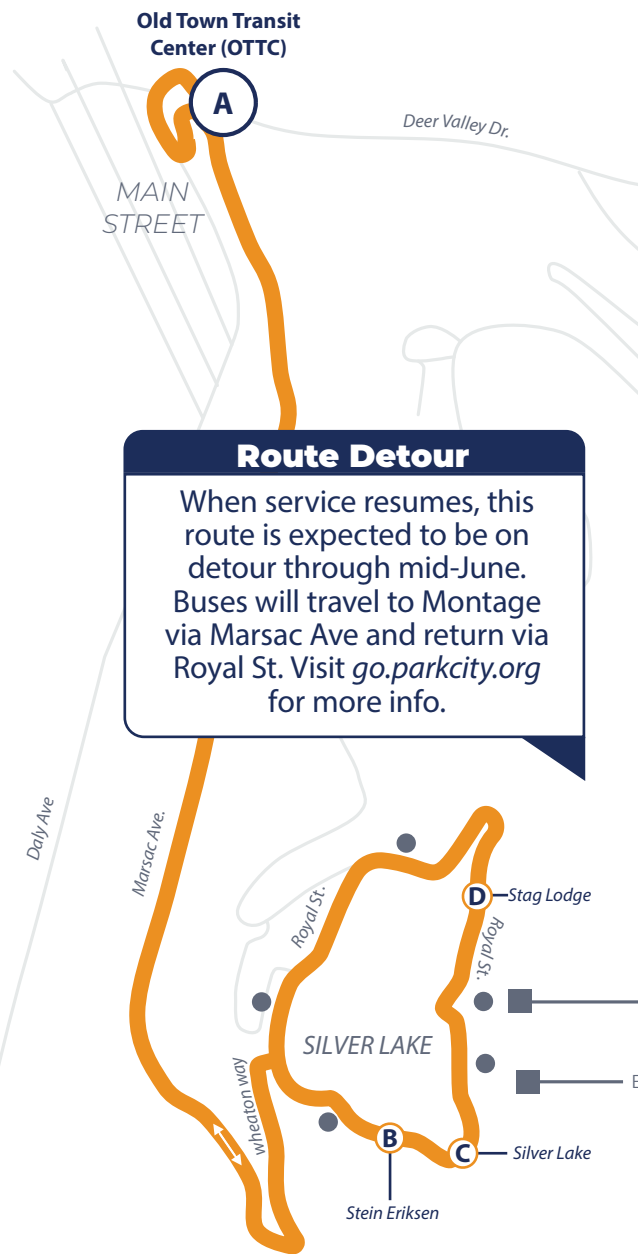

Hours: 6:14 AM-6:14 PM*
 From Old Town Transit Center (OTTC)
*Seven days a week***

**Main Street —
 Silver Lake Village**
 Every 30 Minutes

*One evening trip at 10:34 PM
 **Service Resumes Sunday, May 29, 2022.

Route Detour
 When service resumes, this route is expected to be on detour through mid-June. Buses will travel to Montage via Marsac Ave and return via Royal St. Visit go.parkcity.org for more info.

To Silver Lake		
A	B	C
Main St. (OTTC)	Stein Eriksen	Silver Lake
6:14 AM	6:20 AM	6:22 AM
6:44 AM	6:50 AM	6:52 AM
7:14 AM	7:20 AM	7:22 AM
7:44 AM	7:50 AM	7:52 AM
8:14 AM	8:20 AM	8:22 AM
8:44 AM	8:50 AM	8:52 AM
9:14 AM	9:20 AM	9:22 AM
9:44 AM	9:50 AM	9:52 AM
10:14 AM	10:20 AM	10:22 AM
10:44 AM	10:50 AM	10:52 AM
11:14 AM	11:20 AM	11:22 AM
11:44 AM	11:50 AM	11:52 AM
12:14 PM	12:20 PM	12:22 PM
12:44 PM	12:50 PM	12:52 PM
1:14 PM	1:20 PM	1:22 PM
1:44 PM	1:50 PM	1:52 PM
2:14 PM	2:20 PM	2:22 PM
2:44 PM	2:50 PM	2:52 PM
3:14 PM	3:20 PM	3:22 PM
3:44 PM	3:50 PM	3:52 PM
4:14 PM	4:20 PM	4:22 PM
4:44 PM	4:50 PM	4:52 PM
5:14 PM	5:20 PM	5:22 PM
5:44 PM	5:50 PM	5:52 PM
6:14 PM	6:20 PM	6:22 PM
10:34 PM	10:40 PM	10:42 PM

To Main St.		
C	D	A
Silver Lake	Stag Lodge	Main St. (OTTC)
6:22 AM	6:23 AM	6:32 AM
6:52 AM	6:53 AM	7:02 AM
7:22 AM	7:23 AM	7:32 AM
7:52 AM	7:53 AM	8:02 AM
8:22 AM	8:23 AM	8:32 AM
8:52 AM	8:53 AM	9:02 AM
9:22 AM	9:23 AM	9:32 AM
9:52 AM	9:53 AM	10:02 AM
10:22 AM	10:23 AM	10:32 AM
10:52 AM	10:53 AM	11:02 AM
11:22 AM	11:23 AM	11:32 AM
11:52 AM	11:53 AM	12:02 PM
12:22 PM	12:23 PM	12:32 PM
12:52 PM	12:53 PM	1:02 PM
1:22 PM	1:23 PM	1:32 PM
1:52 PM	1:53 PM	2:02 PM
2:22 PM	2:23 PM	2:32 PM
2:52 PM	2:53 PM	3:02 PM
3:22 PM	3:23 PM	3:32 PM
3:52 PM	3:53 PM	4:02 PM
4:22 PM	4:23 PM	4:32 PM
4:52 PM	4:53 PM	5:02 PM
5:22 PM	5:23 PM	5:32 PM
5:52 PM	5:53 PM	6:02 PM
6:22 PM	6:23 PM	6:32 PM
10:42 PM	10:43 PM	10:52 PM

Legend

- Transit Hub/Major Transfer Point
- Scheduled Timepoint
- Bus Stop (Approximate Location)
- Noteworthy Location