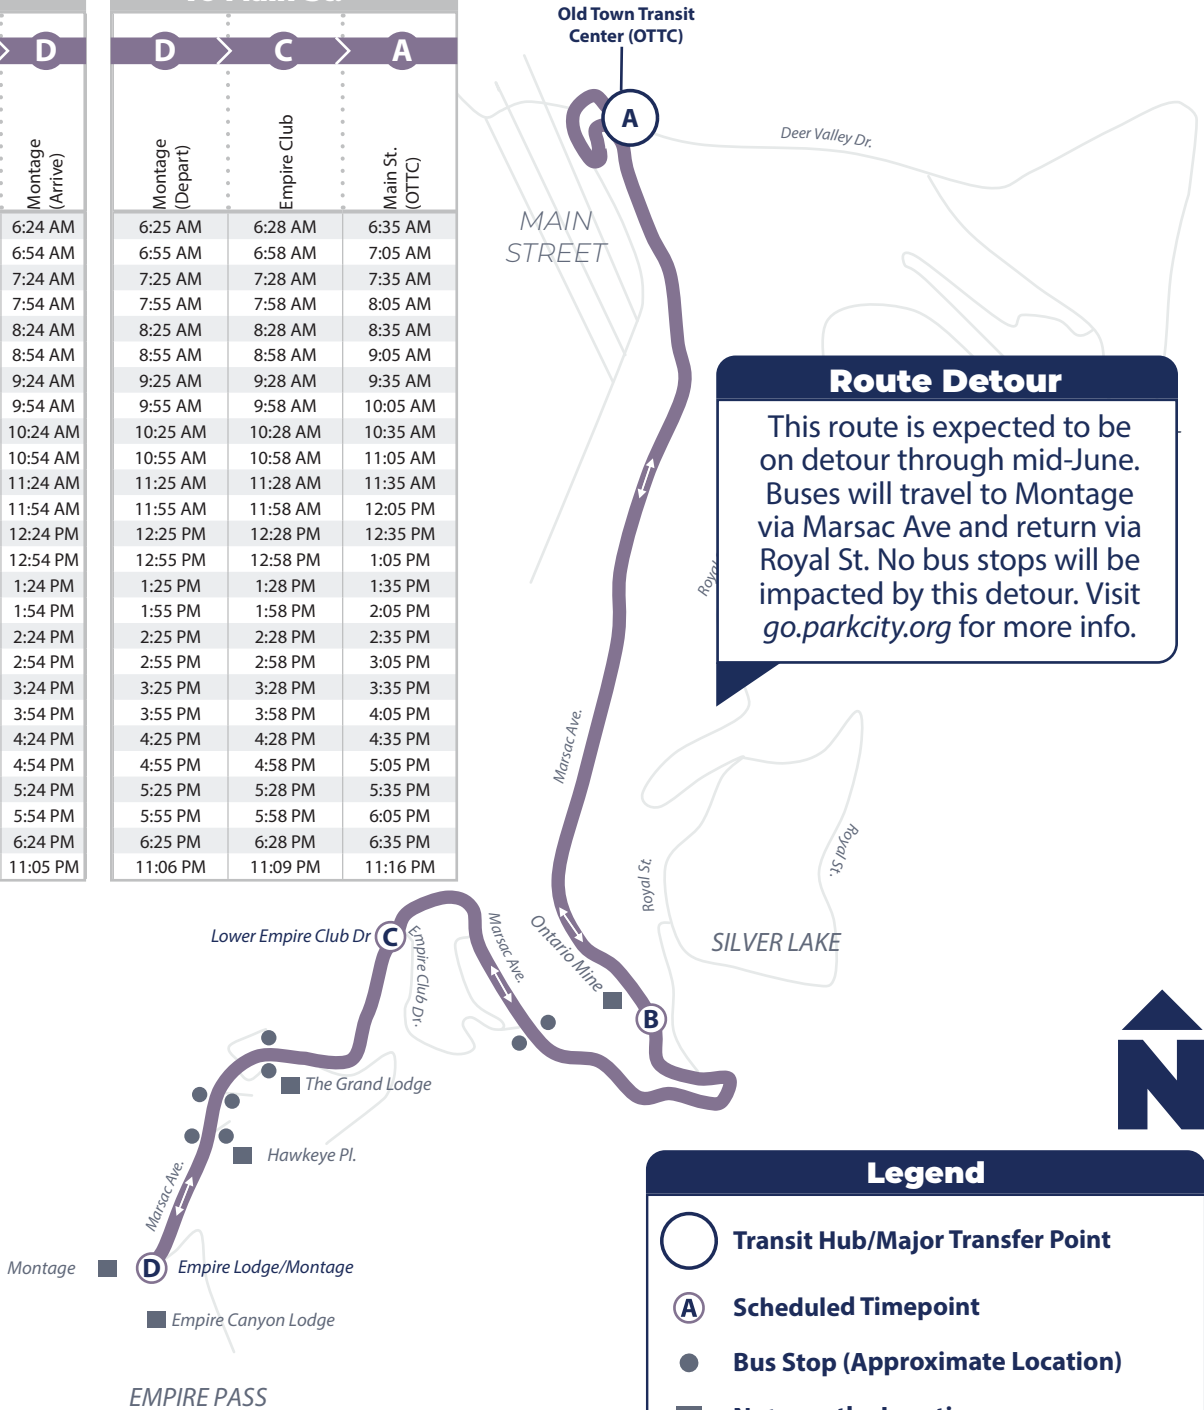

Hours: 6:14 AM-6:14 PM*
 From Old Town Transit Center (OTTC)
Seven days a week

**Main Street —
 Montage Deer Valley**
 Every 30 Minutes

*One evening trip at 10:55 PM

To Montage			
A	B	C	D
Main St. (OTTC)	Ontario Parking	Empire Club	Montage (Arrive)
6:14 AM	6:19 AM	6:21 AM	6:24 AM
6:44 AM	6:49 AM	6:51 AM	6:54 AM
7:14 AM	7:19 AM	7:21 AM	7:24 AM
7:44 AM	7:49 AM	7:51 AM	7:54 AM
8:14 AM	8:19 AM	8:21 AM	8:24 AM
8:44 AM	8:49 AM	8:51 AM	8:54 AM
9:14 AM	9:19 AM	9:21 AM	9:24 AM
9:44 AM	9:49 AM	9:51 AM	9:54 AM
10:14 AM	10:19 AM	10:21 AM	10:24 AM
10:44 AM	10:49 AM	10:51 AM	10:54 AM
11:14 AM	11:19 AM	11:21 AM	11:24 AM
11:44 AM	11:49 AM	11:51 AM	11:54 AM
12:14 PM	12:19 PM	12:21 PM	12:24 PM
12:44 PM	12:49 PM	12:51 PM	12:54 PM
1:14 PM	1:19 PM	1:21 PM	1:24 PM
1:44 PM	1:49 PM	1:51 PM	1:54 PM
2:14 PM	2:19 PM	2:21 PM	2:24 PM
2:44 PM	2:49 PM	2:51 PM	2:54 PM
3:14 PM	3:19 PM	3:21 PM	3:24 PM
3:44 PM	3:49 PM	3:51 PM	3:54 PM
4:14 PM	4:19 PM	4:21 PM	4:24 PM
4:44 PM	4:49 PM	4:51 PM	4:54 PM
5:14 PM	5:19 PM	5:21 PM	5:24 PM
5:44 PM	5:49 PM	5:51 PM	5:54 PM
6:14 PM	6:19 PM	6:21 PM	6:24 PM
10:55 PM	11:00 PM	11:02 PM	11:05 PM

To Main St.		
D	C	A
Montage (Depart)	Empire Club	Main St. (OTTC)
6:25 AM	6:28 AM	6:35 AM
6:55 AM	6:58 AM	7:05 AM
7:25 AM	7:28 AM	7:35 AM
7:55 AM	7:58 AM	8:05 AM
8:25 AM	8:28 AM	8:35 AM
8:55 AM	8:58 AM	9:05 AM
9:25 AM	9:28 AM	9:35 AM
9:55 AM	9:58 AM	10:05 AM
10:25 AM	10:28 AM	10:35 AM
10:55 AM	10:58 AM	11:05 AM
11:25 AM	11:28 AM	11:35 AM
11:55 AM	11:58 AM	12:05 PM
12:25 PM	12:28 PM	12:35 PM
12:55 PM	12:58 PM	1:05 PM
1:25 PM	1:28 PM	1:35 PM
1:55 PM	1:58 PM	2:05 PM
2:25 PM	2:28 PM	2:35 PM
2:55 PM	2:58 PM	3:05 PM
3:25 PM	3:28 PM	3:35 PM
3:55 PM	3:58 PM	4:05 PM
4:25 PM	4:28 PM	4:35 PM
4:55 PM	4:58 PM	5:05 PM
5:25 PM	5:28 PM	5:35 PM
5:55 PM	5:58 PM	6:05 PM
6:25 PM	6:28 PM	6:35 PM
11:06 PM	11:09 PM	11:16 PM

EMPIRE PASS