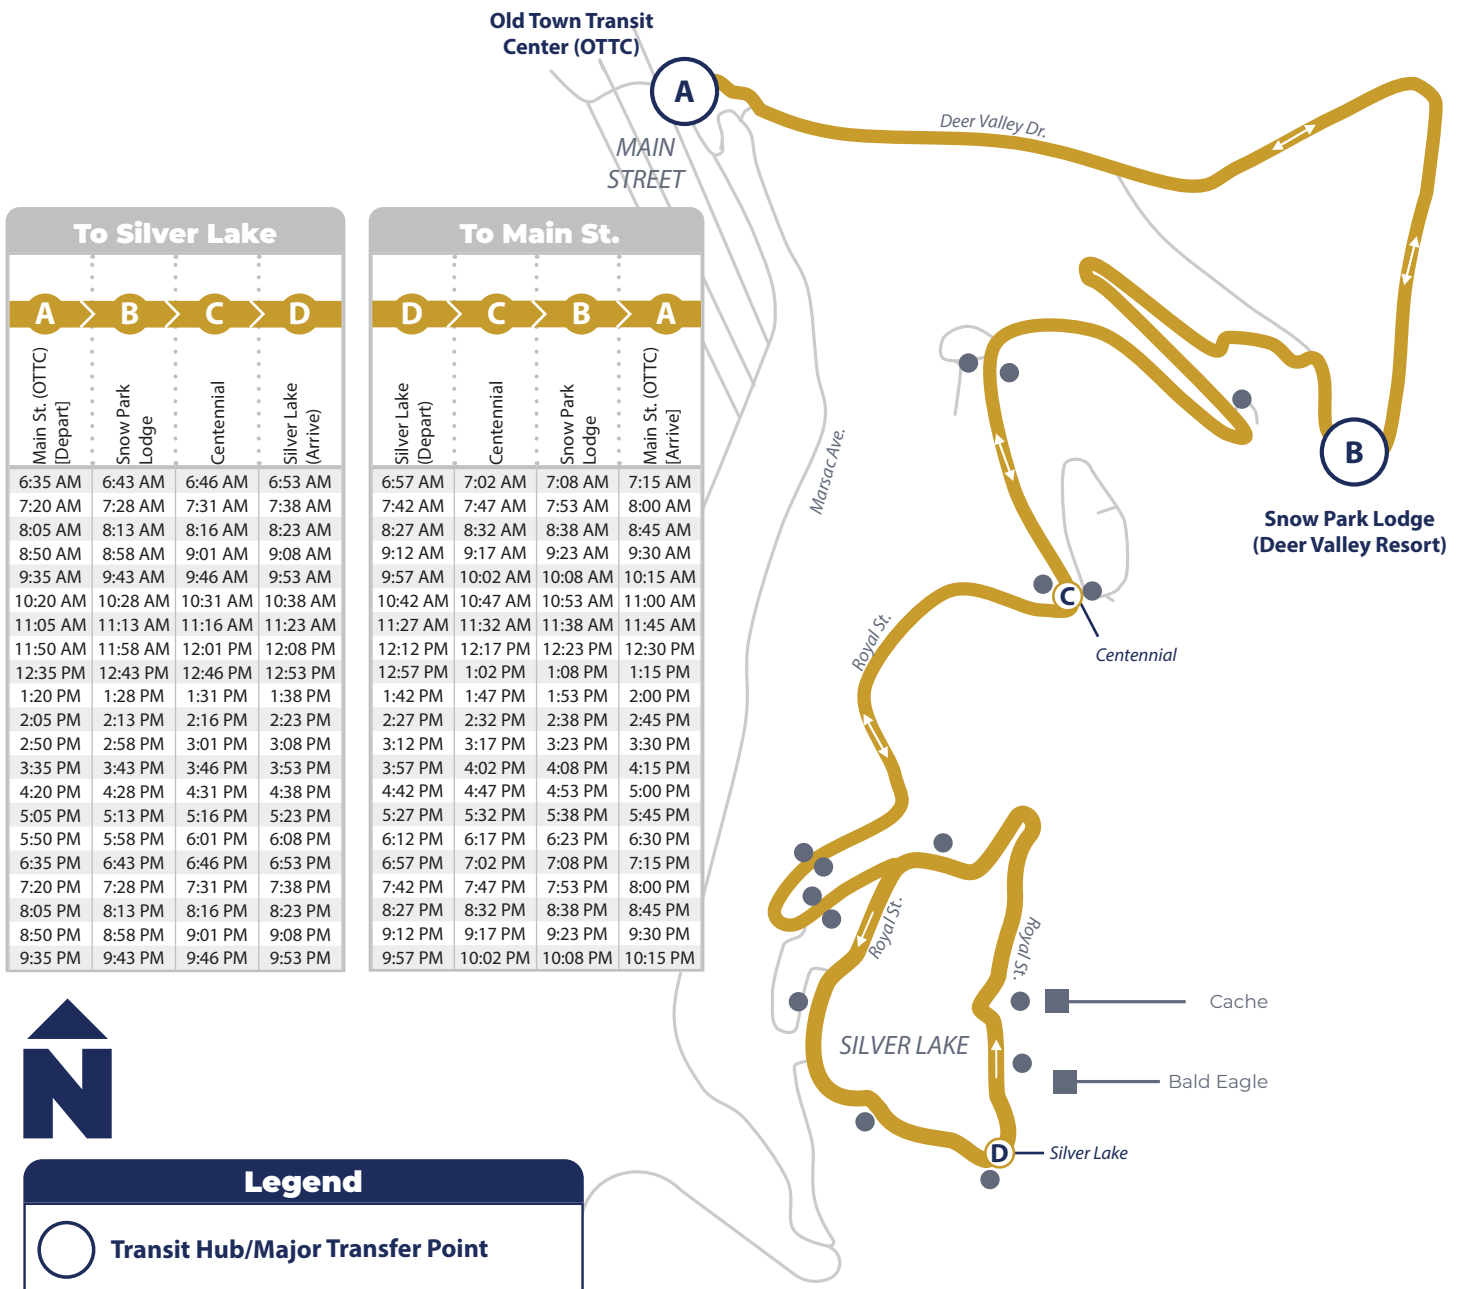

Hours: 6:35 AM - 9:35 PM
 From Old Town Transit Center (OTTC)
Seven days a week

**Main Street —
 Silver Lake Village**
 Every 45 Minutes

To Silver Lake			
A	B	C	D
Main St. (OTTC) [Depart]	Snow Park Lodge	Centennial	Silver Lake (Arrive)
6:35 AM	6:43 AM	6:46 AM	6:53 AM
7:20 AM	7:28 AM	7:31 AM	7:38 AM
8:05 AM	8:13 AM	8:16 AM	8:23 AM
8:50 AM	8:58 AM	9:01 AM	9:08 AM
9:35 AM	9:43 AM	9:46 AM	9:53 AM
10:20 AM	10:28 AM	10:31 AM	10:38 AM
11:05 AM	11:13 AM	11:16 AM	11:23 AM
11:50 AM	11:58 AM	12:01 PM	12:08 PM
12:35 PM	12:43 PM	12:46 PM	12:53 PM
1:20 PM	1:28 PM	1:31 PM	1:38 PM
2:05 PM	2:13 PM	2:16 PM	2:23 PM
2:50 PM	2:58 PM	3:01 PM	3:08 PM
3:35 PM	3:43 PM	3:46 PM	3:53 PM
4:20 PM	4:28 PM	4:31 PM	4:38 PM
5:05 PM	5:13 PM	5:16 PM	5:23 PM
5:50 PM	5:58 PM	6:01 PM	6:08 PM
6:35 PM	6:43 PM	6:46 PM	6:53 PM
7:20 PM	7:28 PM	7:31 PM	7:38 PM
8:05 PM	8:13 PM	8:16 PM	8:23 PM
8:50 PM	8:58 PM	9:01 PM	9:08 PM
9:35 PM	9:43 PM	9:46 PM	9:53 PM

To Main St.			
D	C	B	A
Silver Lake (Depart)	Centennial	Snow Park Lodge	Main St. (OTTC) (Arrive)
6:57 AM	7:02 AM	7:08 AM	7:15 AM
7:42 AM	7:47 AM	7:53 AM	8:00 AM
8:27 AM	8:32 AM	8:38 AM	8:45 AM
9:12 AM	9:17 AM	9:23 AM	9:30 AM
9:57 AM	10:02 AM	10:08 AM	10:15 AM
10:42 AM	10:47 AM	10:53 AM	11:00 AM
11:27 AM	11:32 AM	11:38 AM	11:45 AM
12:12 PM	12:17 PM	12:23 PM	12:30 PM
12:57 PM	1:02 PM	1:08 PM	1:15 PM
1:42 PM	1:47 PM	1:53 PM	2:00 PM
2:27 PM	2:32 PM	2:38 PM	2:45 PM
3:12 PM	3:17 PM	3:23 PM	3:30 PM
3:57 PM	4:02 PM	4:08 PM	4:15 PM
4:42 PM	4:47 PM	4:53 PM	5:00 PM
5:27 PM	5:32 PM	5:38 PM	5:45 PM
6:12 PM	6:17 PM	6:23 PM	6:30 PM
6:57 PM	7:02 PM	7:08 PM	7:15 PM
7:42 PM	7:47 PM	7:53 PM	8:00 PM
8:27 PM	8:32 PM	8:38 PM	8:45 PM
9:12 PM	9:17 PM	9:23 PM	9:30 PM
9:57 PM	10:02 PM	10:08 PM	10:15 PM

Legend

- Transit Hub/Major Transfer Point
- Scheduled Timepoint
- Bus Stop (Approximate Location)
- Noteworthy Location

- Cache
- Bald Eagle
- Silver Lake