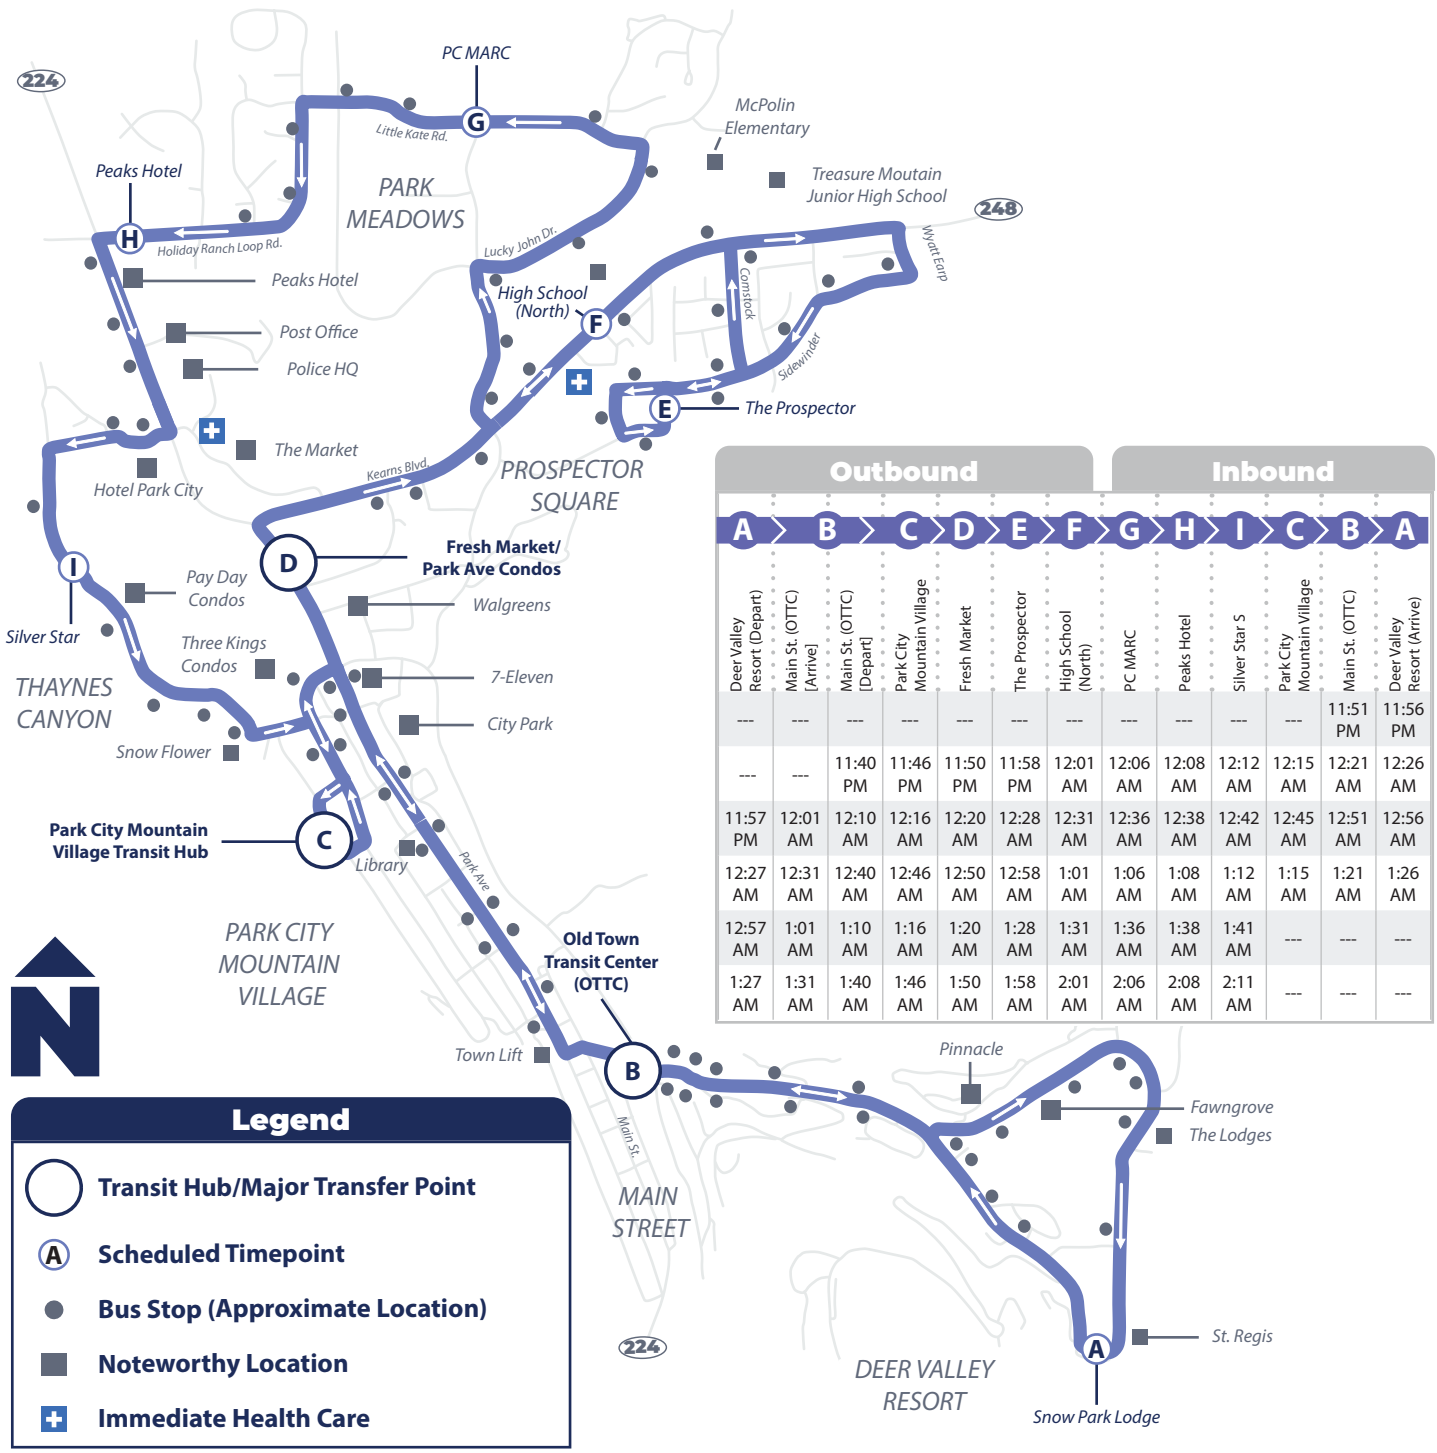

**Hours: 11:40 PM—1:40 AM**  
 From Old Town Transit Center (OTTC)  
*Seven days a week*

**Late Night  
 City-Wide**  
 Every 30 Minutes

Outbound						Inbound						
A	B	C	D	E	F	G	H	I	C	B	A	
Deer Valley Resort (Depart)	Main St. (OTTC) (Arrive)	Main St. (OTTC) (Depart)	Park City Mountain Village	Fresh Market	The Prospector	High School (North)	PC MARC	Peaks Hotel	Silver Star 5	Park City Mountain Village	Main St. (OTTC)	Deer Valley Resort (Arrive)
---	---	---	---	---	---	---	---	---	---	---	11:51 PM	11:56 PM
---	---	11:40 PM	11:46 PM	11:50 PM	11:58 PM	12:01 AM	12:06 AM	12:08 AM	12:12 AM	12:15 AM	12:21 AM	12:26 AM
11:57 PM	12:01 AM	12:10 AM	12:16 AM	12:20 AM	12:28 AM	12:31 AM	12:36 AM	12:38 AM	12:42 AM	12:45 AM	12:51 AM	12:56 AM
12:27 AM	12:31 AM	12:40 AM	12:46 AM	12:50 AM	12:58 AM	1:01 AM	1:06 AM	1:08 AM	1:12 AM	1:15 AM	1:21 AM	1:26 AM
12:57 AM	1:01 AM	1:10 AM	1:16 AM	1:20 AM	1:28 AM	1:31 AM	1:36 AM	1:38 AM	1:41 AM	---	---	---
1:27 AM	1:31 AM	1:40 AM	1:46 AM	1:50 AM	1:58 AM	2:01 AM	2:06 AM	2:08 AM	2:11 AM	---	---	---

**Legend**

- Transit Hub/Major Transfer Point
- Scheduled Timepoint
- Bus Stop (Approximate Location)
- Noteworthy Location
- Immediate Health Care