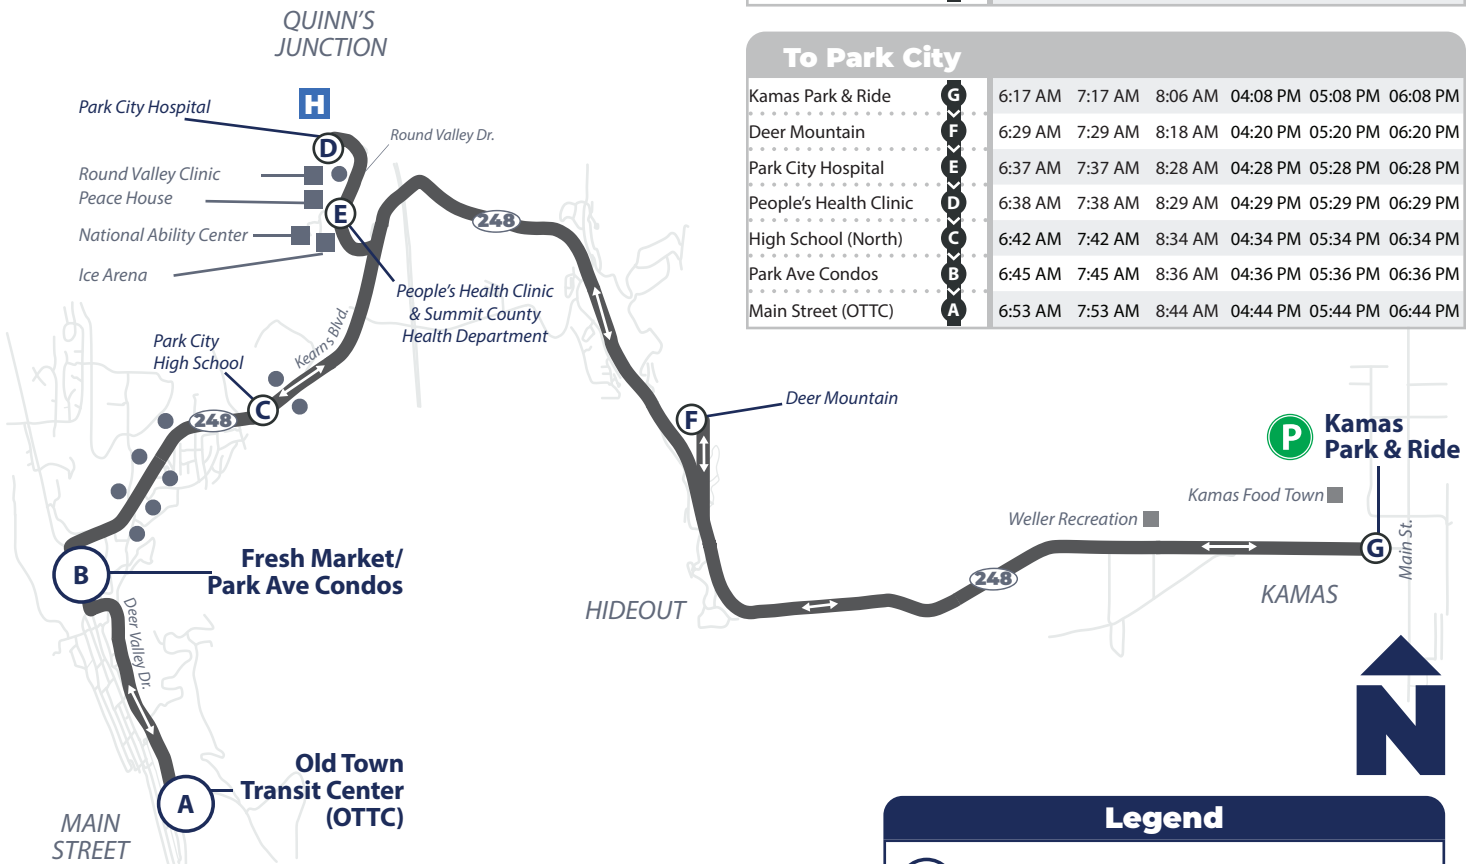

Hours: **5:42 AM - 5:35 PM**
 From Old Town Transit Center (OTTC)

Park City — Kamas Commuter

6 Trips Daily

To Kamas						
Main Street (OTTC)	A	5:42 AM	6:42 AM	7:30 AM	03:35 PM	04:35 PM 05:35 PM
Fresh Market	B	5:46 AM	6:46 AM	7:34 AM	03:39 PM	04:39 PM 05:39 PM
High School (South)	C	5:48 AM	6:48 AM	7:36 AM	03:41 PM	04:41 PM 05:41 PM
Park City Hospital	D	5:55 AM	6:55 AM	7:43 AM	03:48 PM	04:48 PM 05:48 PM
People's Health Clinic	E	5:56 AM	6:56 AM	7:44 AM	03:49 PM	04:49 PM 05:49 PM
Deer Mountain	F	6:04 AM	7:04 AM	7:52 AM	03:57 PM	04:57 PM 05:57 PM
Kamas Park & Ride	G	6:17 AM	7:17 AM	8:06 AM	04:08 PM	05:08 PM 06:08 PM

To Park City						
Kamas Park & Ride	G	6:17 AM	7:17 AM	8:06 AM	04:08 PM	05:08 PM 06:08 PM
Deer Mountain	F	6:29 AM	7:29 AM	8:18 AM	04:20 PM	05:20 PM 06:20 PM
Park City Hospital	E	6:37 AM	7:37 AM	8:28 AM	04:28 PM	05:28 PM 06:28 PM
People's Health Clinic	D	6:38 AM	7:38 AM	8:29 AM	04:29 PM	05:29 PM 06:29 PM
High School (North)	C	6:42 AM	7:42 AM	8:34 AM	04:34 PM	05:34 PM 06:34 PM
Park Ave Condos	B	6:45 AM	7:45 AM	8:36 AM	04:36 PM	05:36 PM 06:36 PM
Main Street (OTTC)	A	6:53 AM	7:53 AM	8:44 AM	04:44 PM	05:44 PM 06:44 PM

Legend

- Transit Hub/Major Transfer Point
- Scheduled Timepoint
- Bus Stop (Approximate Location)
- Noteworthy Location
- Park & Ride
- Hospital