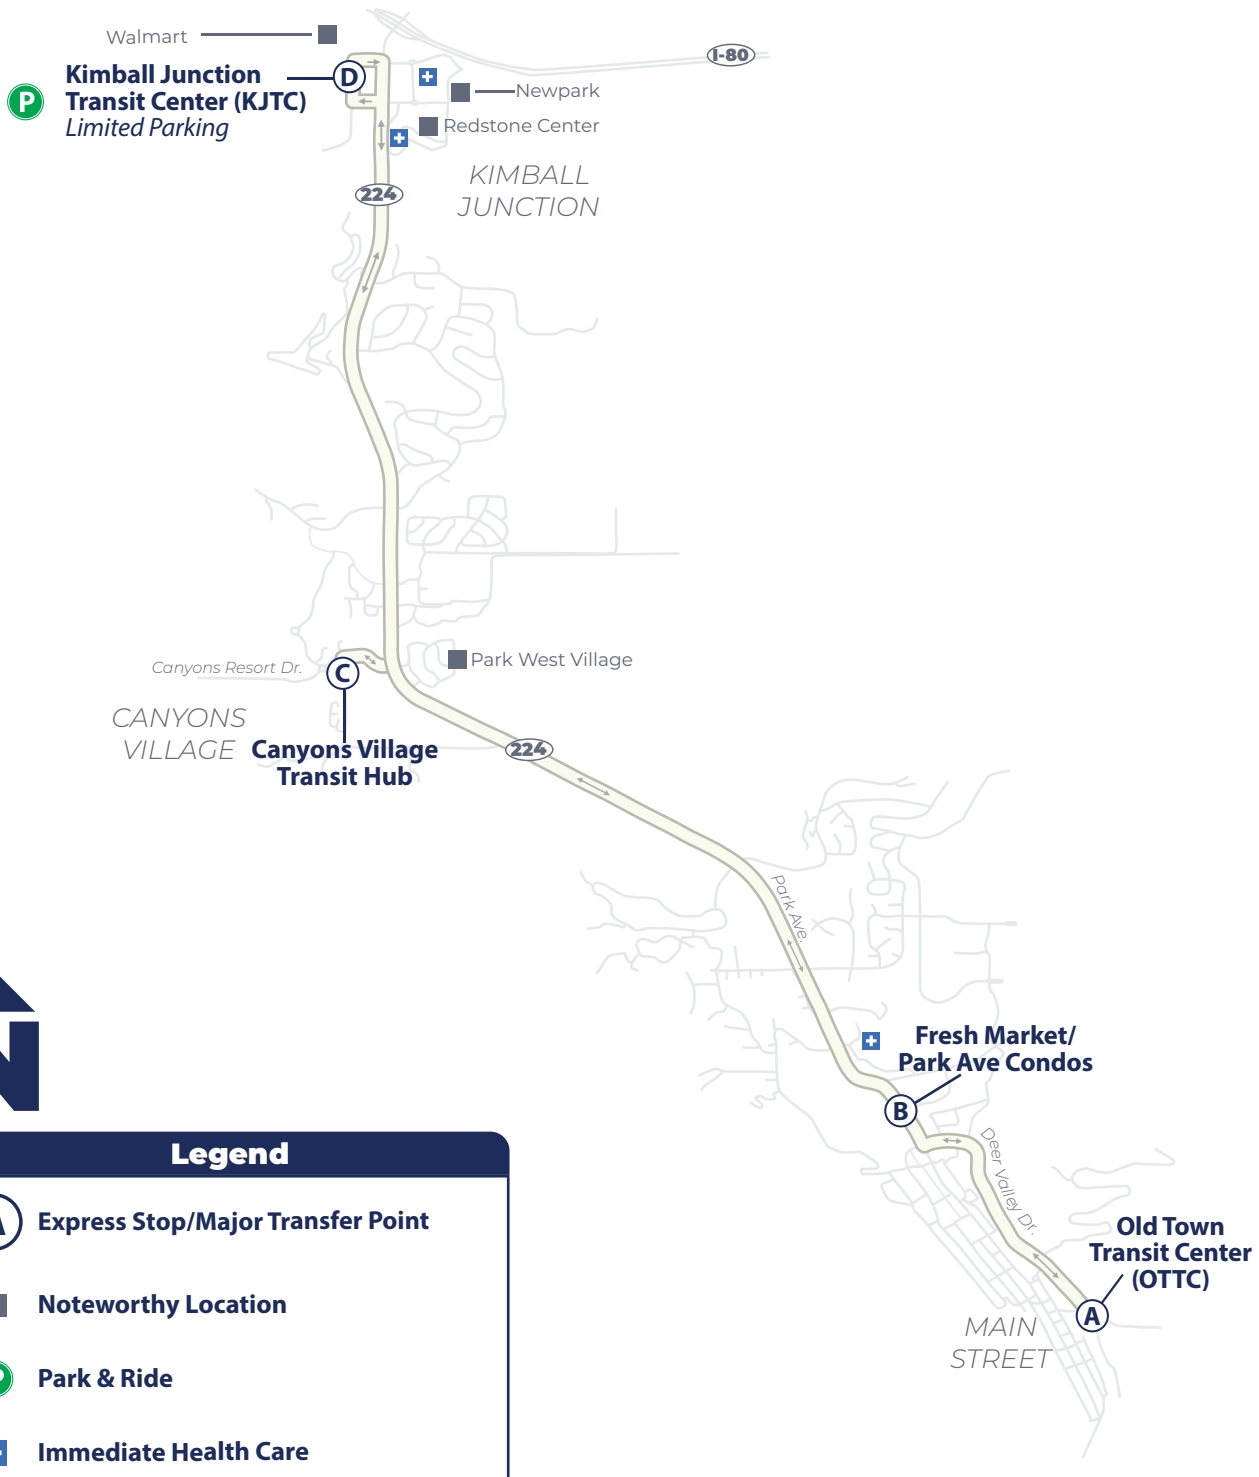

Hours: **6:40 AM—11:10 PM**
From Old Town Transit Center (OTTC)

Kimball Junction — Main Street Express

Every 15-30 Minutes

10
WHITE

6:40 AM—7:00 PM: Service every 15 Minutes

7:00 PM—11:10 PM Service every 30 Minutes