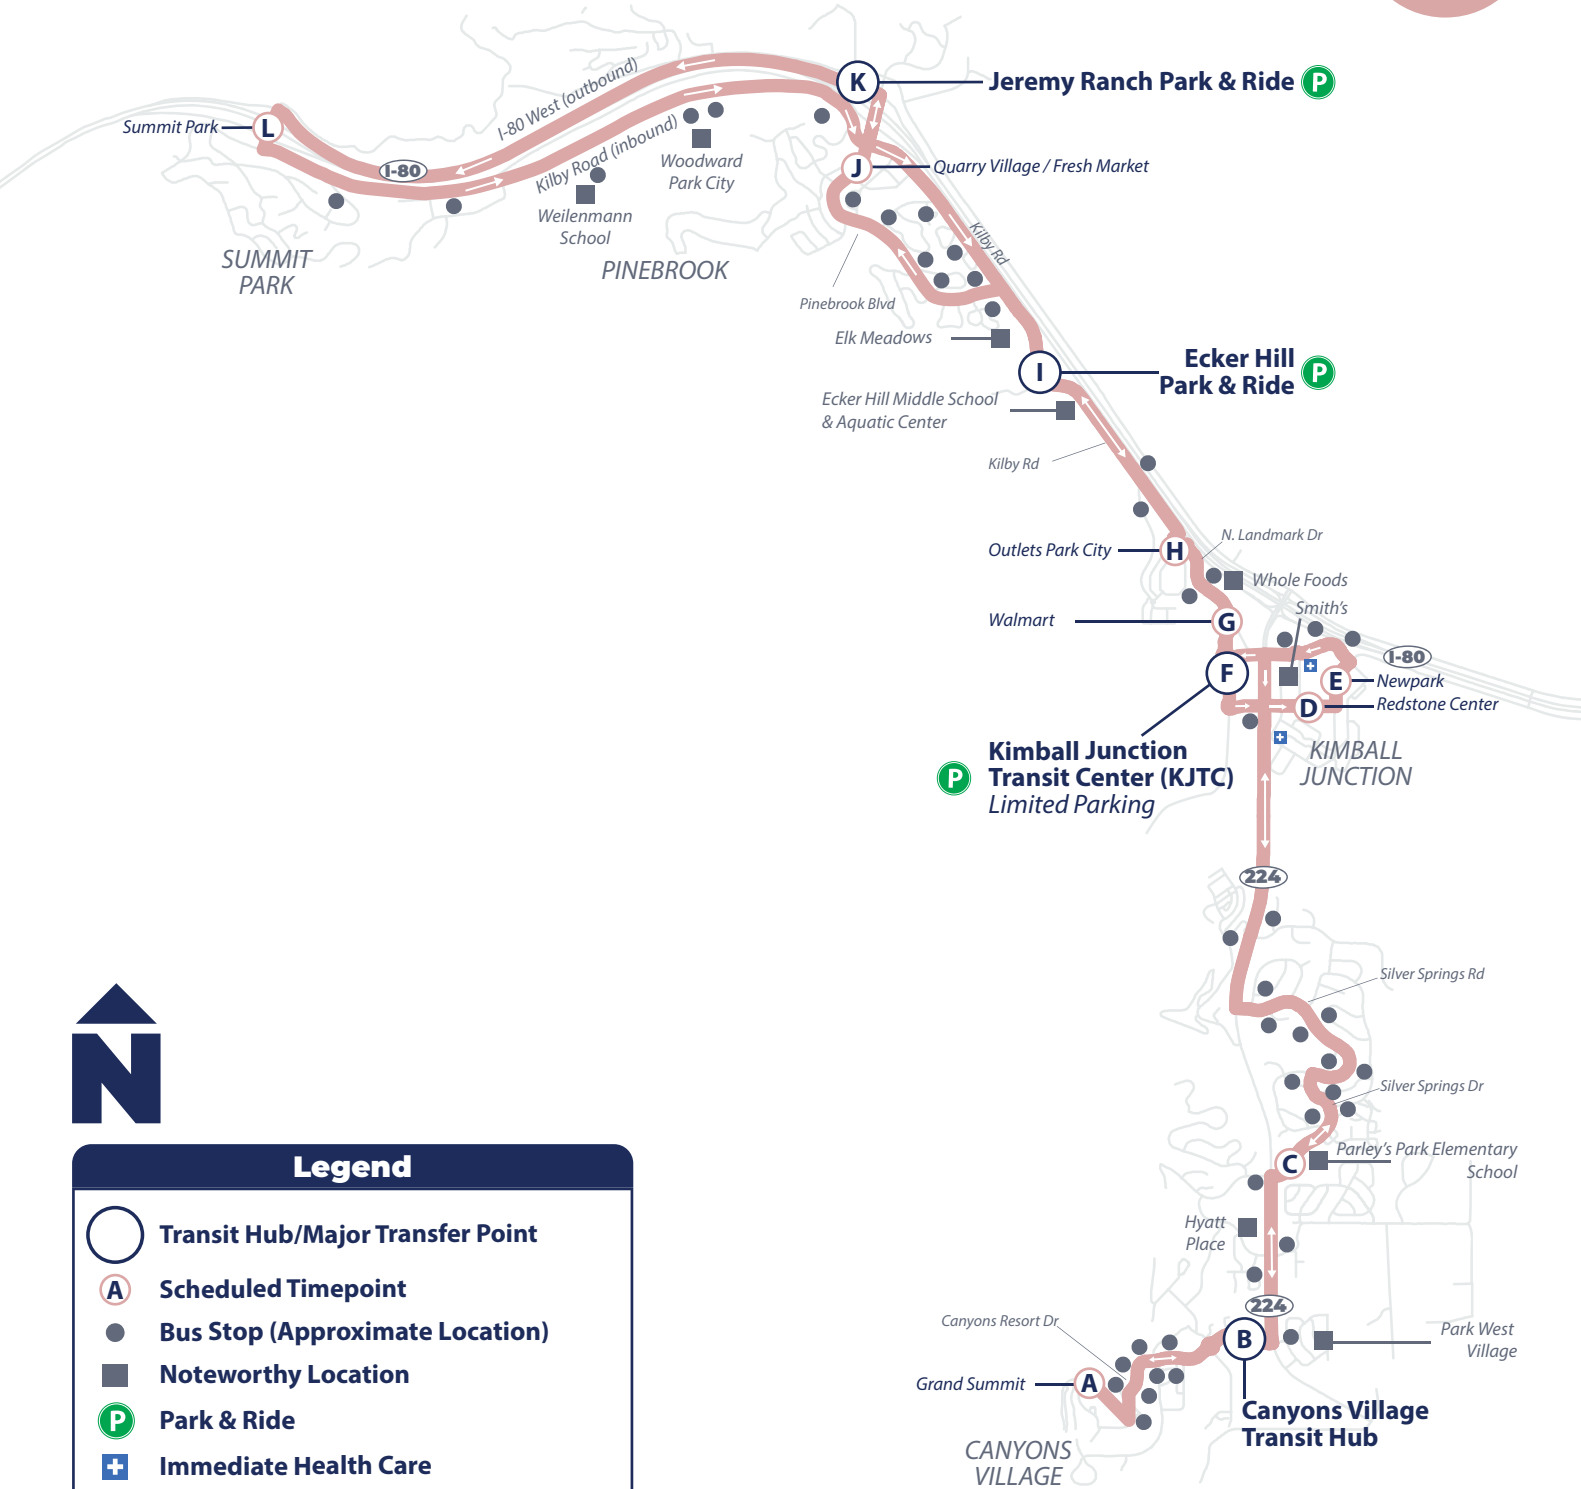

Hours: **5:45 AM—10:45 PM**
From Grand Summit

Summit Park — Canyons Village

Every 30 Minutes

Legend

- Transit Hub/Major Transfer Point
- Scheduled Timepoint
- Bus Stop (Approximate Location)
- Noteworthy Location
- Park & Ride
- Immediate Health Care