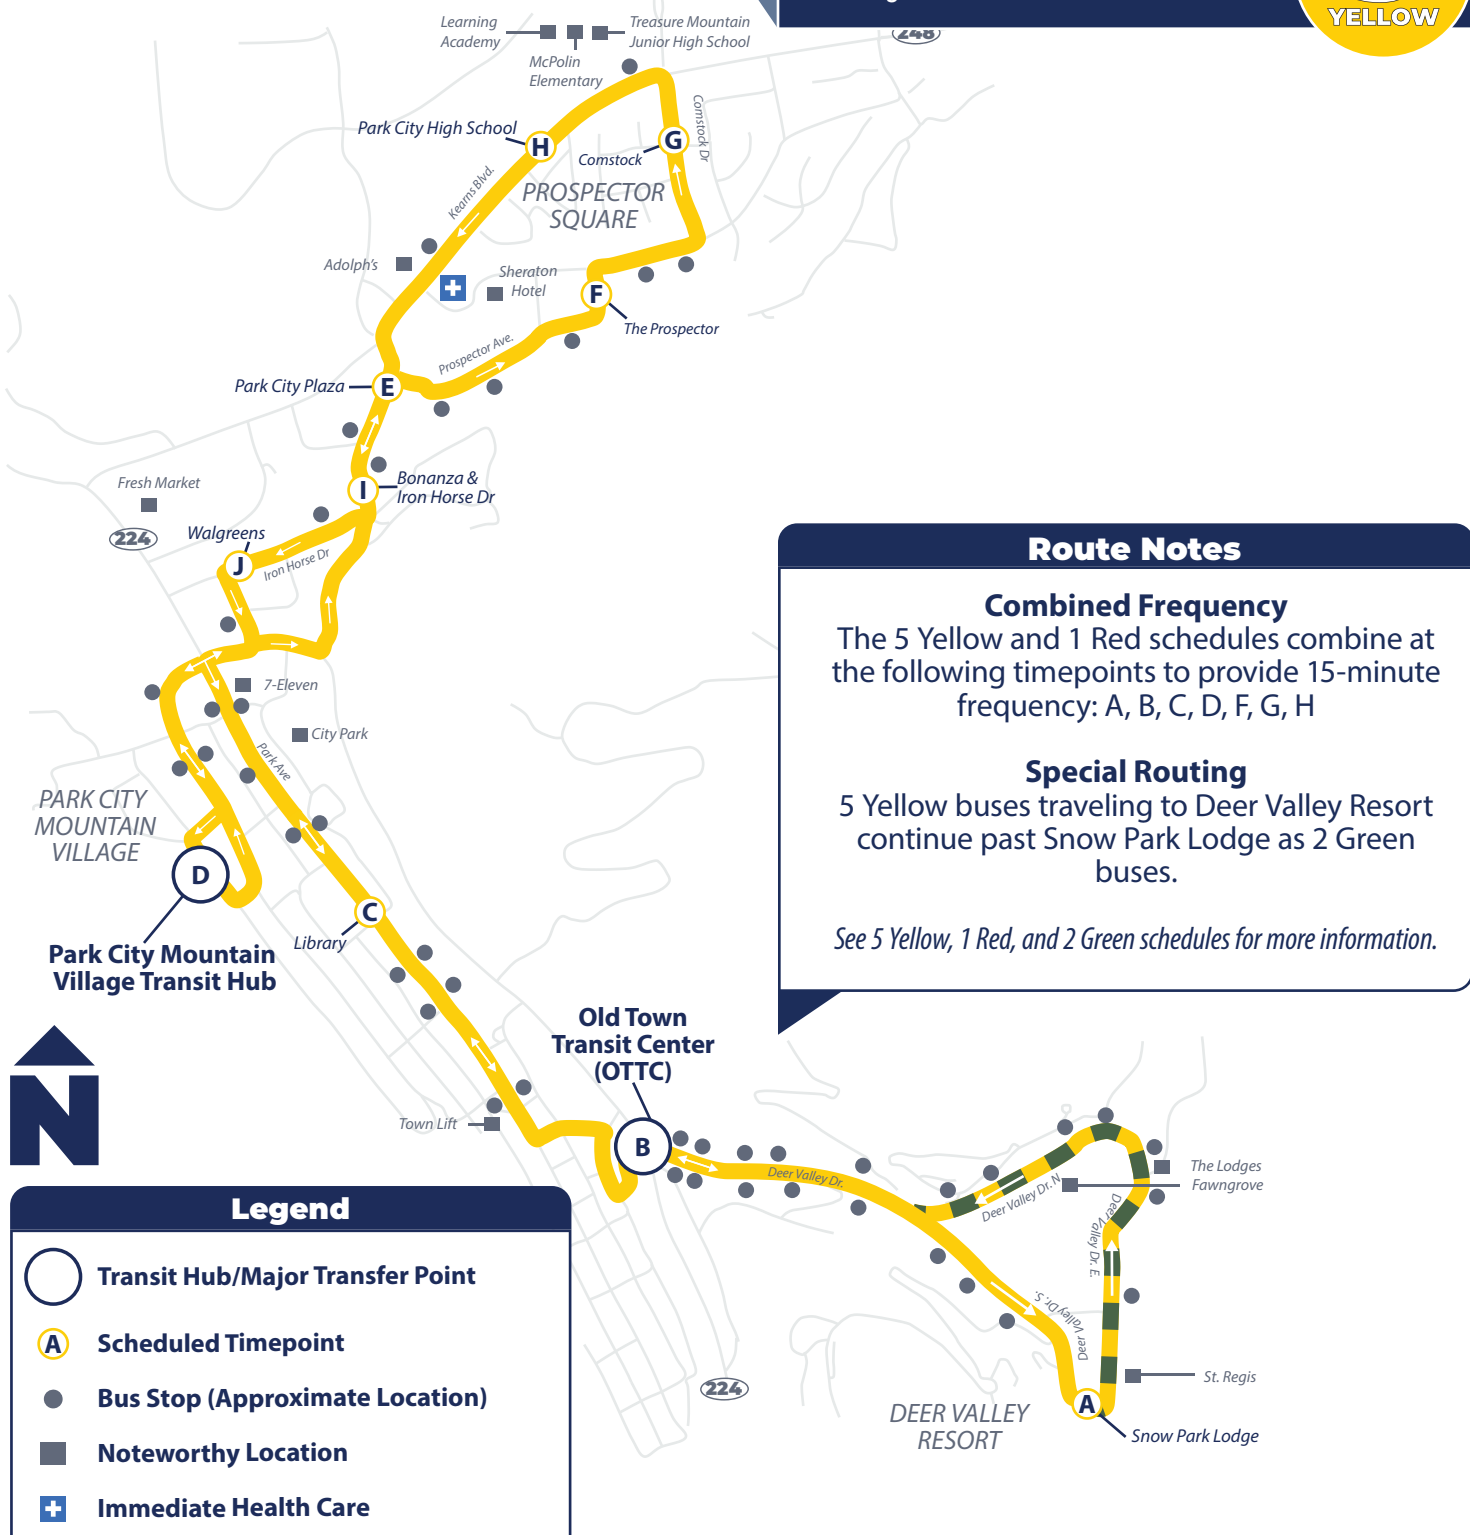

Hours: **6:50 AM—11:20 PM**
 From Old Town Transit Center (OTTC)

Prospector Square— Deer Valley Resort Every 30 Minutes

Route Notes

Combined Frequency

The 5 Yellow and 1 Red schedules combine at the following timepoints to provide 15-minute frequency: A, B, C, D, F, G, H