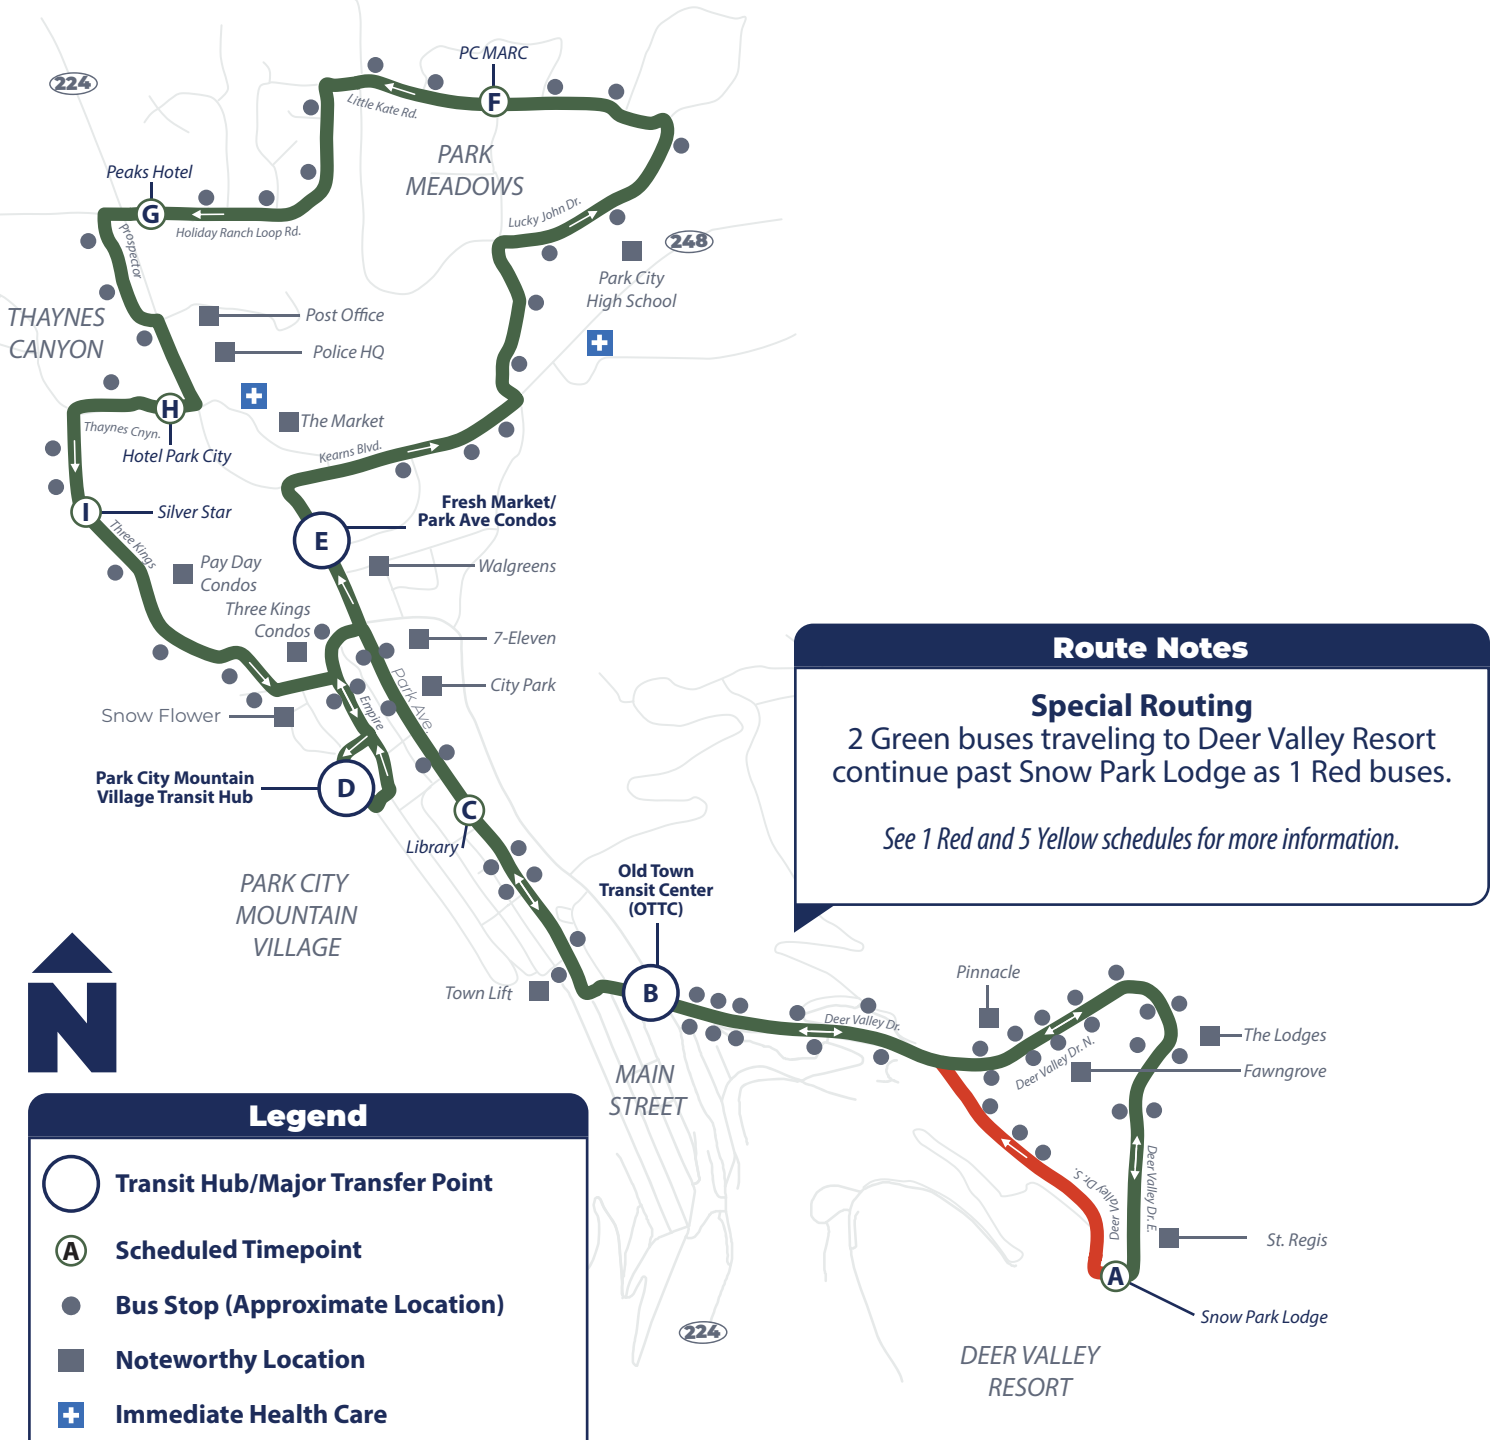

Hours: **7:07 AM—11:07 PM**
 From Old Town Transit Center (OTTC)

Park Meadows/Thaynes Canyon—Deer Valley Resort
 Every 30 Minutes

Route Notes

Special Routing
 2 Green buses traveling to Deer Valley Resort continue past Snow Park Lodge as 1 Red buses.

See 1 Red and 5 Yellow schedules for more information.

Legend

- Transit Hub/Major Transfer Point
- Scheduled Timepoint
- Bus Stop (Approximate Location)
- Noteworthy Location
- Immediate Health Care

Hours: **7:07 AM—11:07 PM**
From Old Town Transit Center (OTTC)