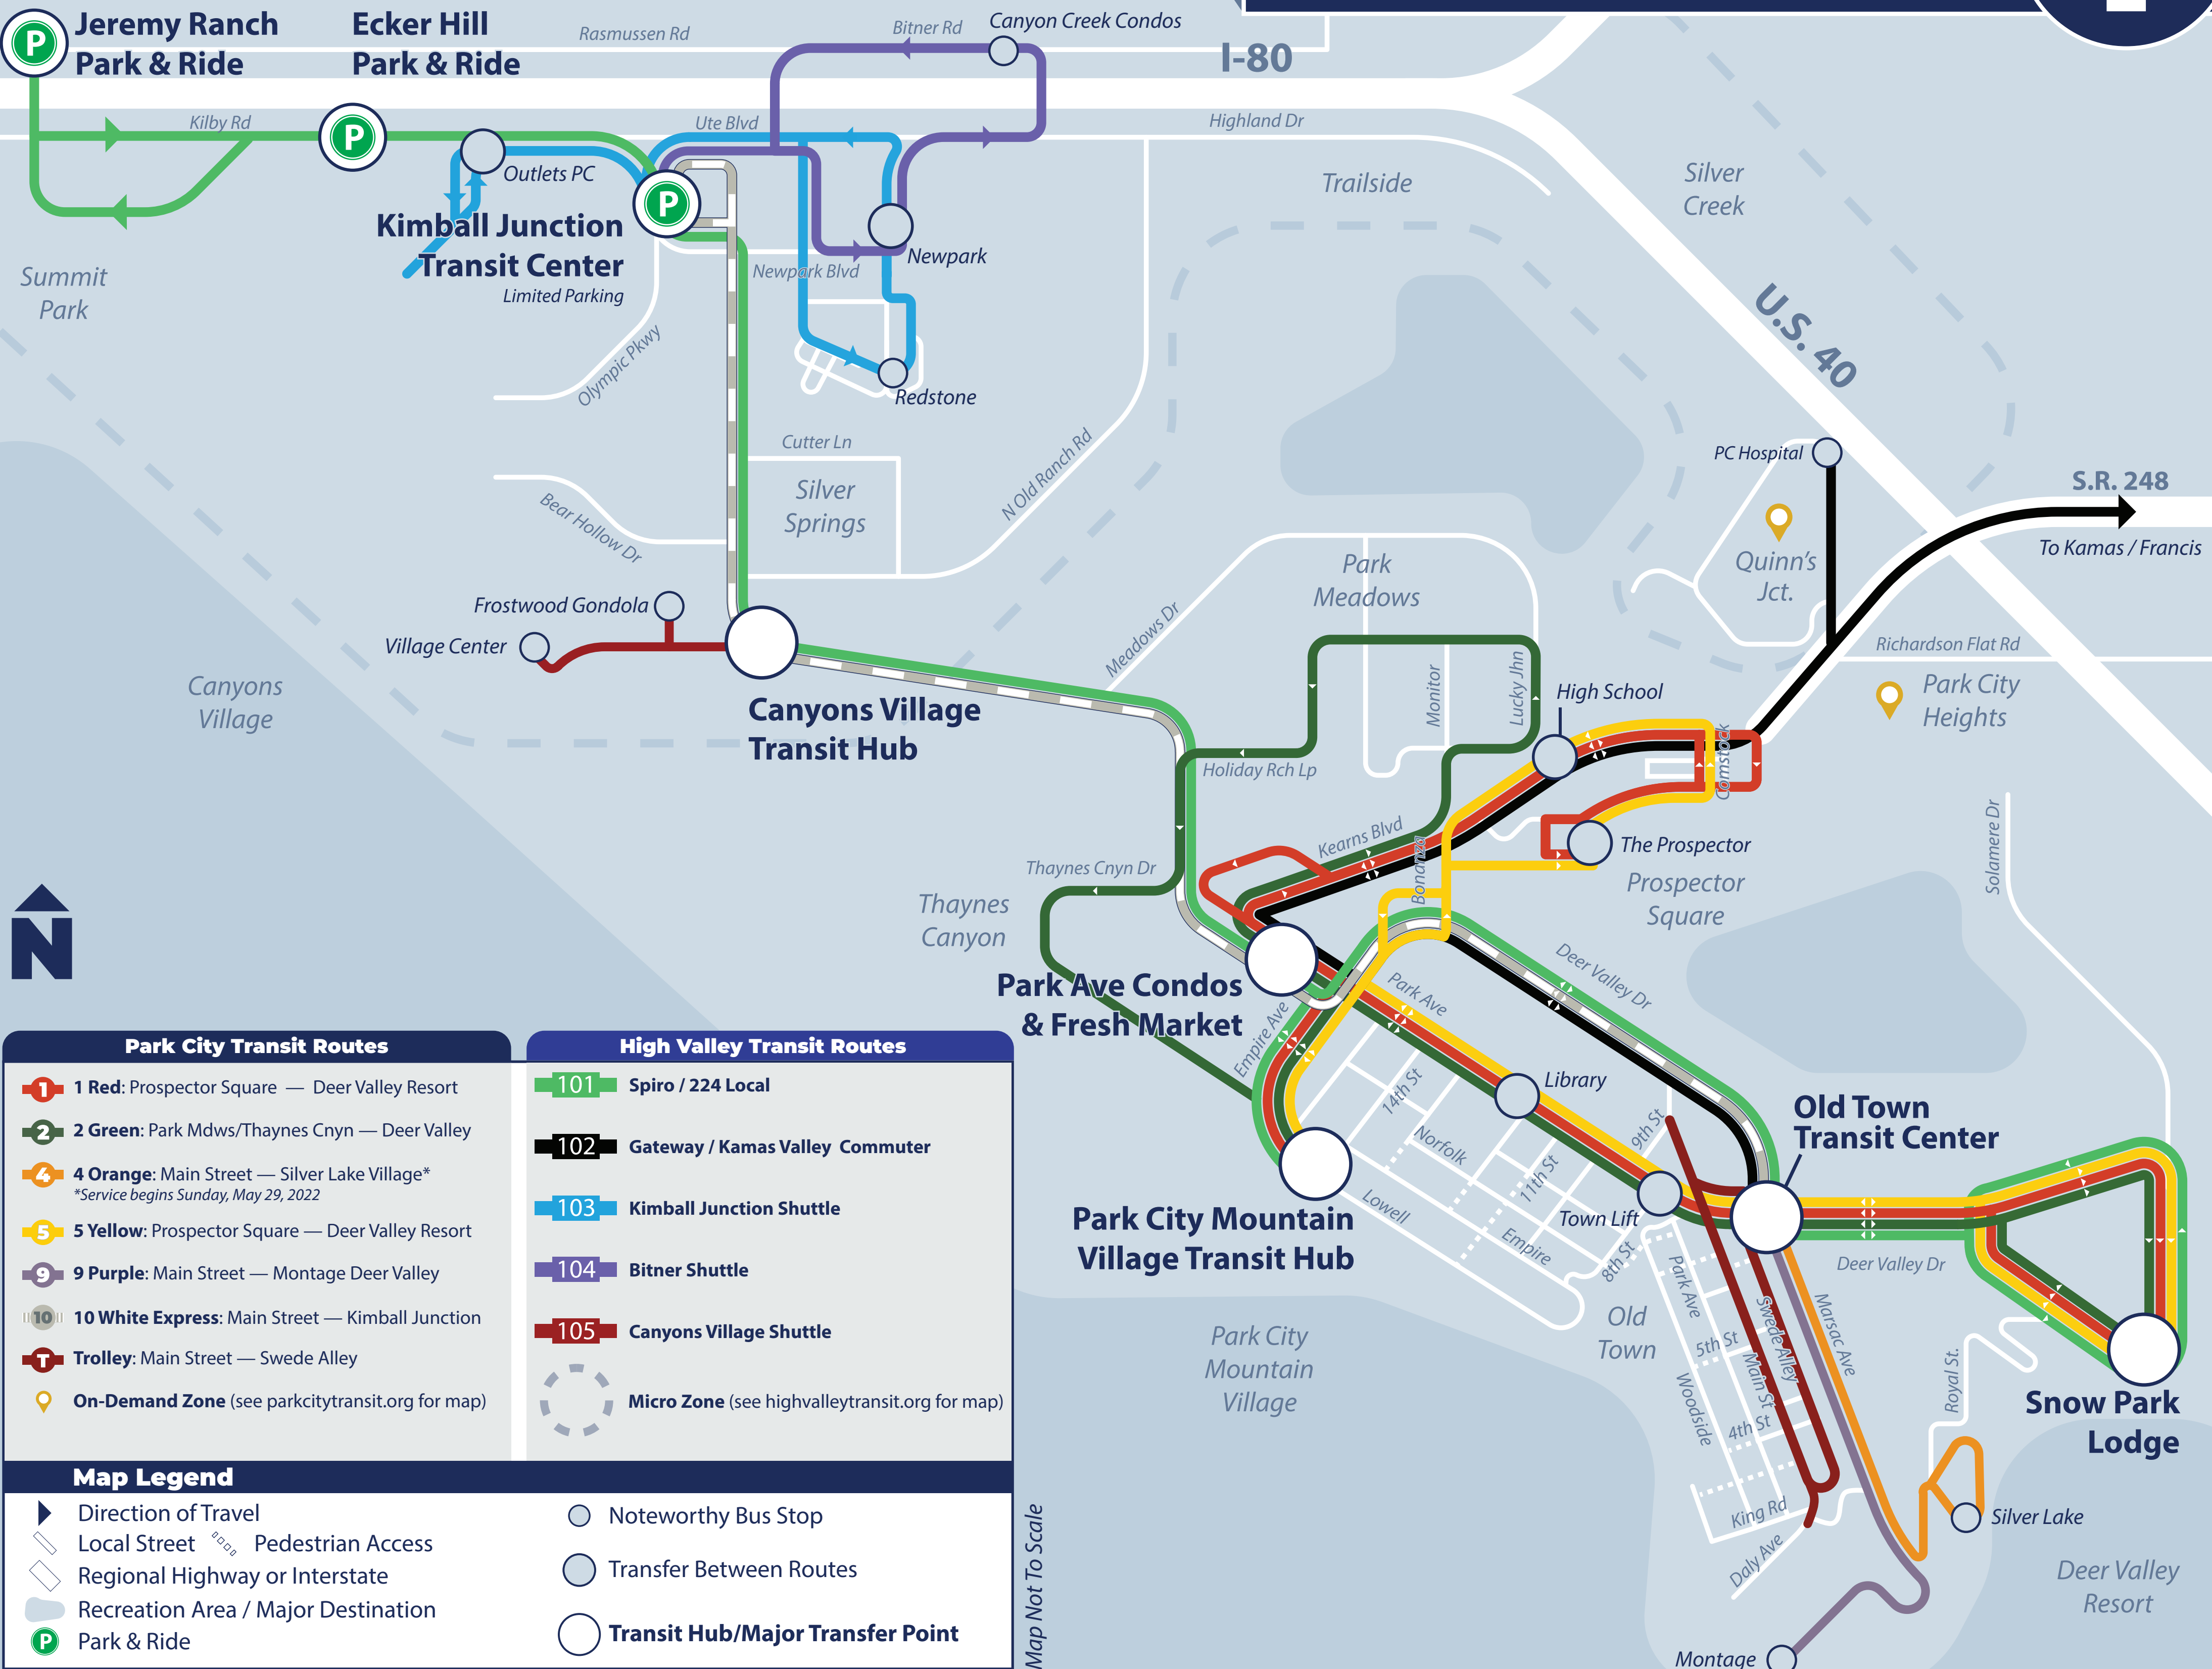

# Regional Transit Map

Park City Transit Routes	
	<b>1 Red:</b> Prospector Square — Deer Valley Resort
	<b>2 Green:</b> Park Mdws/Thaynes Cnyn — Deer Valley
	<b>4 Orange:</b> Main Street — Silver Lake Village* <small>*Service begins Sunday, May 29, 2022</small>
	<b>5 Yellow:</b> Prospector Square — Deer Valley Resort
	<b>9 Purple:</b> Main Street — Montage Deer Valley
	<b>10 White Express:</b> Main Street — Kimball Junction
	<b>Trolley:</b> Main Street — Swede Alley
	<b>On-Demand Zone</b> (see parkcitytransit.org for map)

High Valley Transit Routes	
	<b>101 Spiro / 224 Local</b>
	<b>102 Gateway / Kamas Valley Commuter</b>
	<b>103 Kimball Junction Shuttle</b>
	<b>104 Bitner Shuttle</b>
	<b>105 Canyons Village Shuttle</b>
	<b>Micro Zone</b> (see highvalleytransit.org for map)

Map Legend	
	Direction of Travel
	Local Street
	Pedestrian Access
	Regional Highway or Interstate
	Recreation Area / Major Destination
	Park & Ride
	Noteworthy Bus Stop
	Transfer Between Routes
	Transit Hub/Major Transfer Point

Map Not To Scale