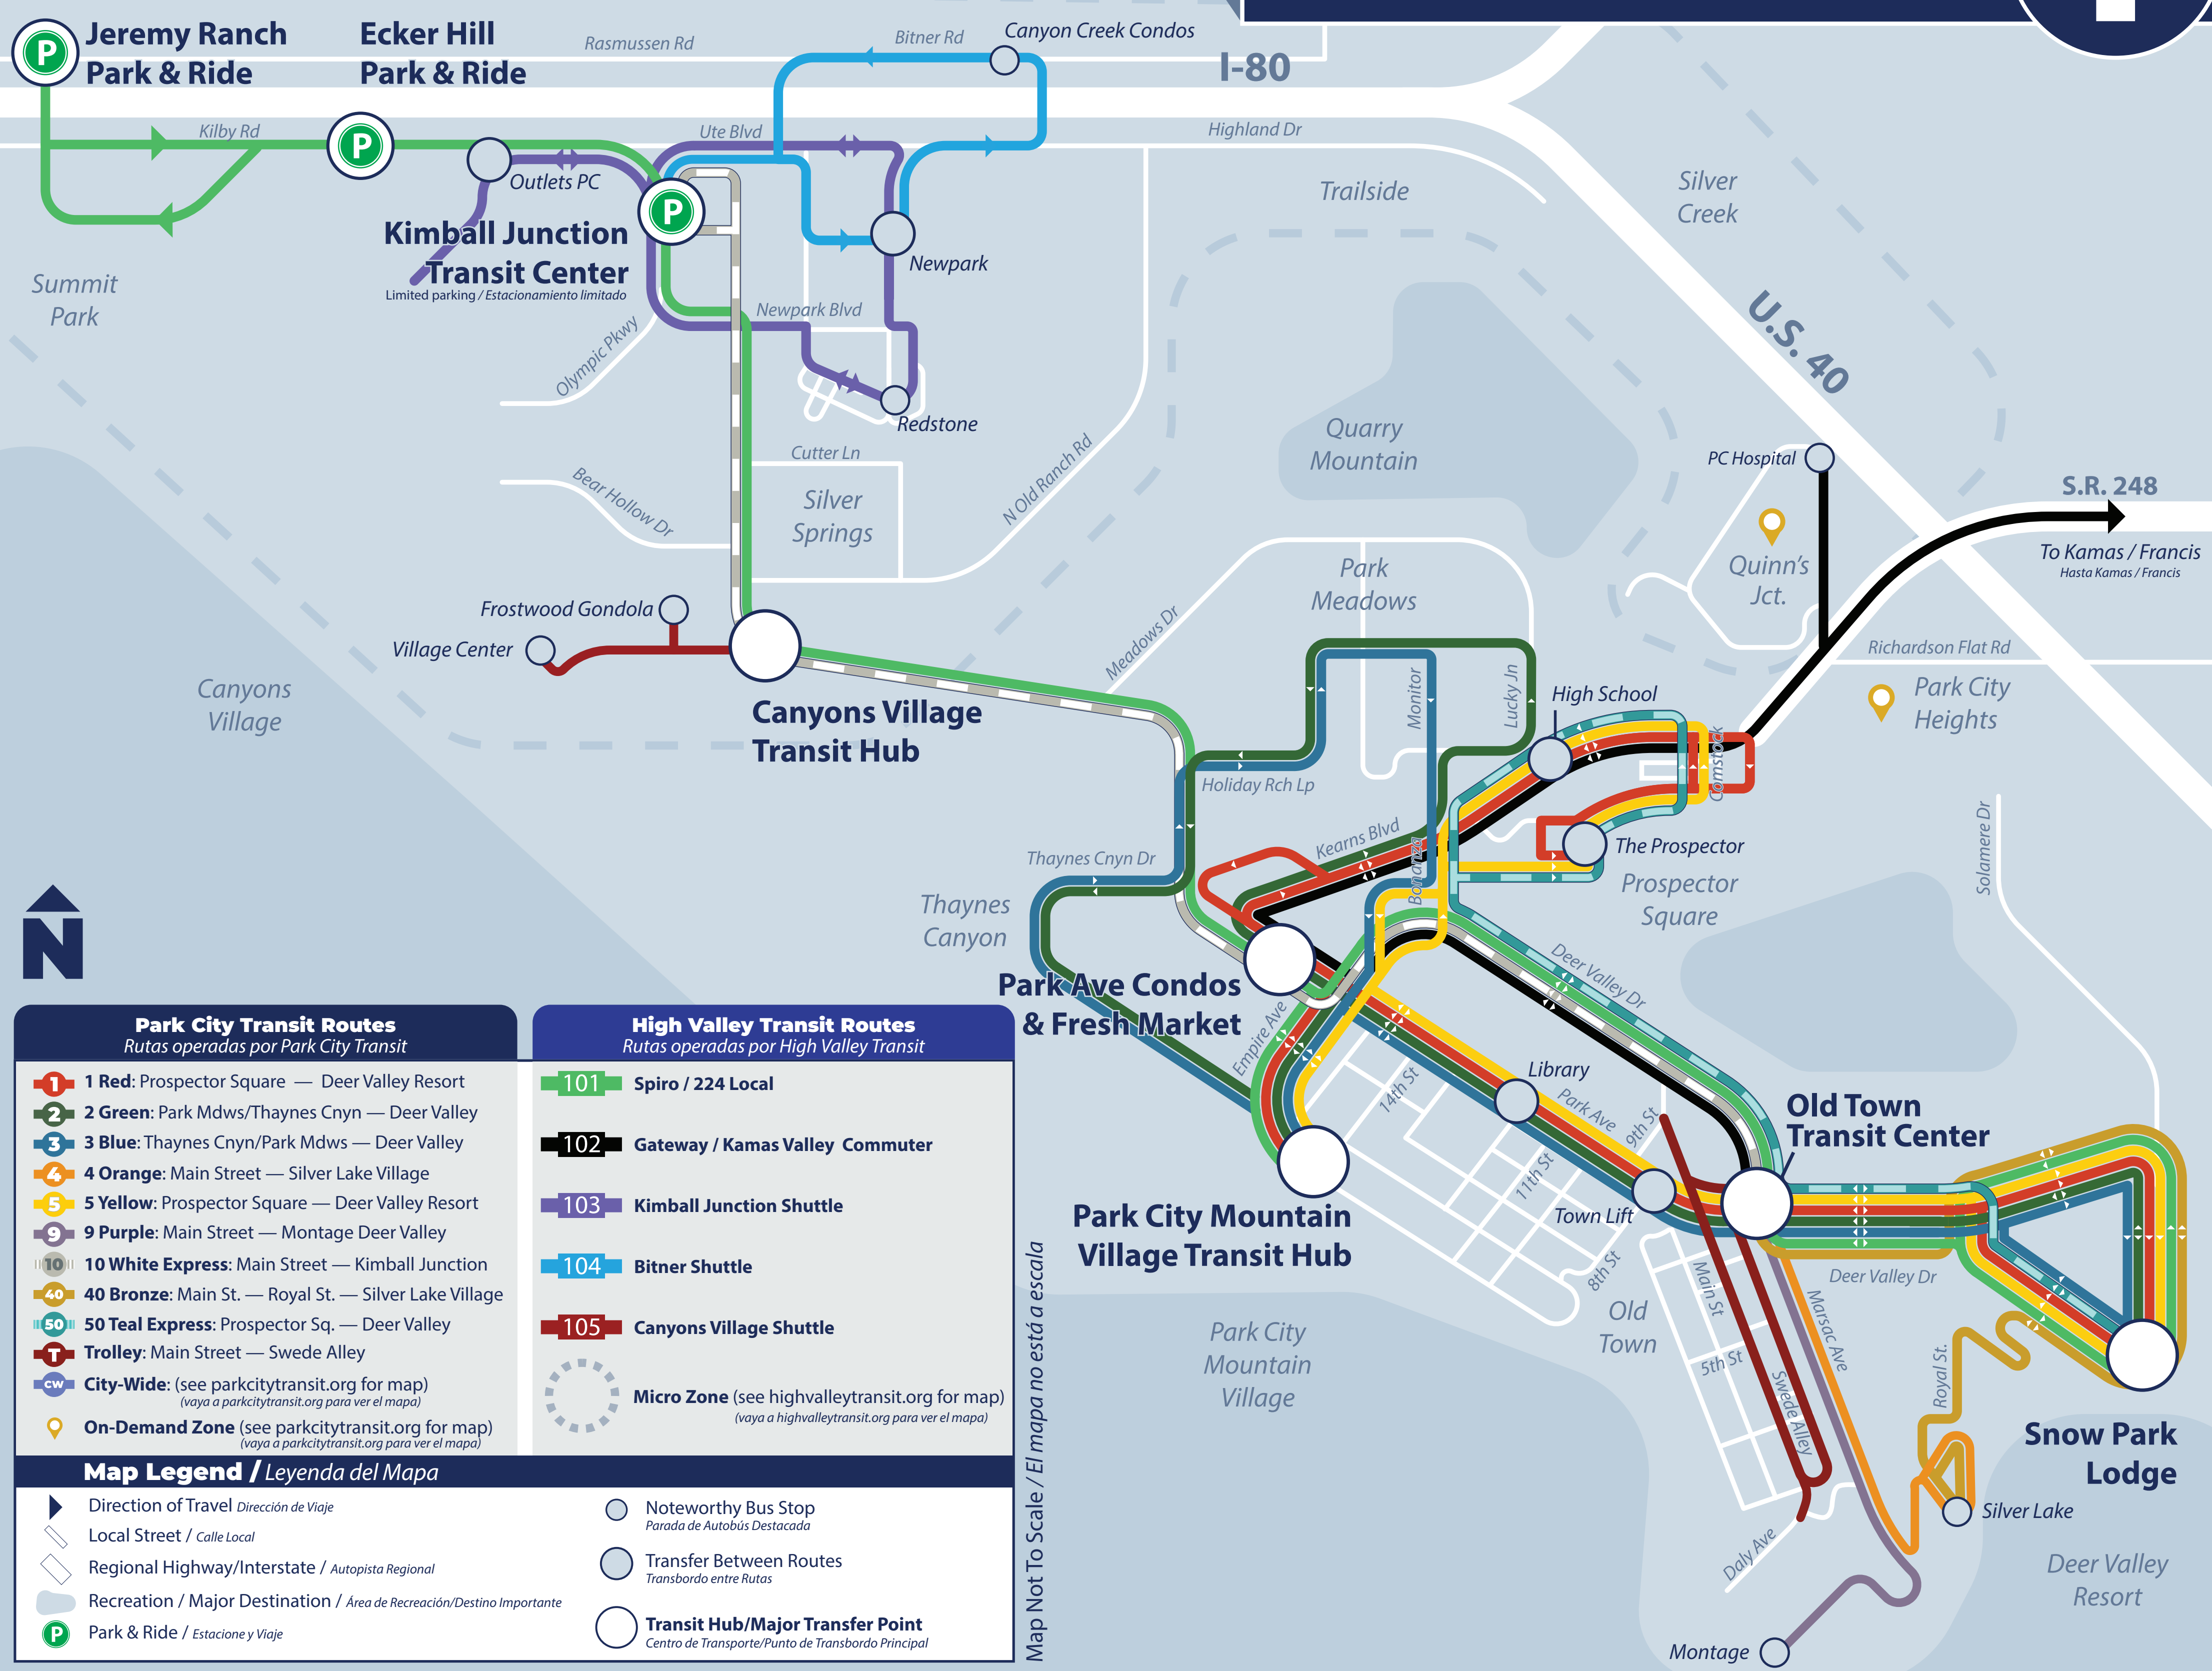

Regional Transit Map

Mapa de Transporte Público Regional

Park City Transit Routes <i>Rutas operadas por Park City Transit</i>	
1 Red:	Prospector Square — Deer Valley Resort
2 Green:	Park Mdws/Thaynes Cyn — Deer Valley
3 Blue:	Thaynes Cyn/Park Mdws — Deer Valley
4 Orange:	Main Street — Silver Lake Village
5 Yellow:	Prospector Square — Deer Valley Resort
9 Purple:	Main Street — Montage Deer Valley
10 White Express:	Main Street — Kimball Junction
40 Bronze:	Main St. — Royal St. — Silver Lake Village
50 Teal Express:	Prospector Sq. — Deer Valley
Trolley:	Main Street — Swede Alley
City-Wide:	(see parkcitytransit.org for map) <i>(vaya a parkcitytransit.org para ver el mapa)</i>
On-Demand Zone:	(see parkcitytransit.org for map) <i>(vaya a parkcitytransit.org para ver el mapa)</i>

High Valley Transit Routes <i>Rutas operadas por High Valley Transit</i>	
101 Spiro / 224 Local	
102 Gateway / Kamas Valley Commuter	
103 Kimball Junction Shuttle	
104 Bitner Shuttle	
105 Canyons Village Shuttle	
Micro Zone	(see highvalleytransit.org for map) <i>(vaya a highvalleytransit.org para ver el mapa)</i>

Map Legend / Leyenda del Mapa	
	Direction of Travel / <i>Dirección de Viaje</i>
	Local Street / <i>Calle Local</i>
	Regional Highway/Interstate / <i>Autopista Regional</i>
	Recreation / Major Destination / <i>Área de Recreación/Destino Importante</i>
	Park & Ride / <i>Estacione y Viaje</i>
	Noteworthy Bus Stop / <i>Parada de Autobús Destacada</i>
	Transfer Between Routes / <i>Transbordo entre Rutas</i>
	Transit Hub/Major Transfer Point / <i>Centro de Transporte/Punto de Transbordo Principal</i>

Map Not To Scale / El mapa no está a escala