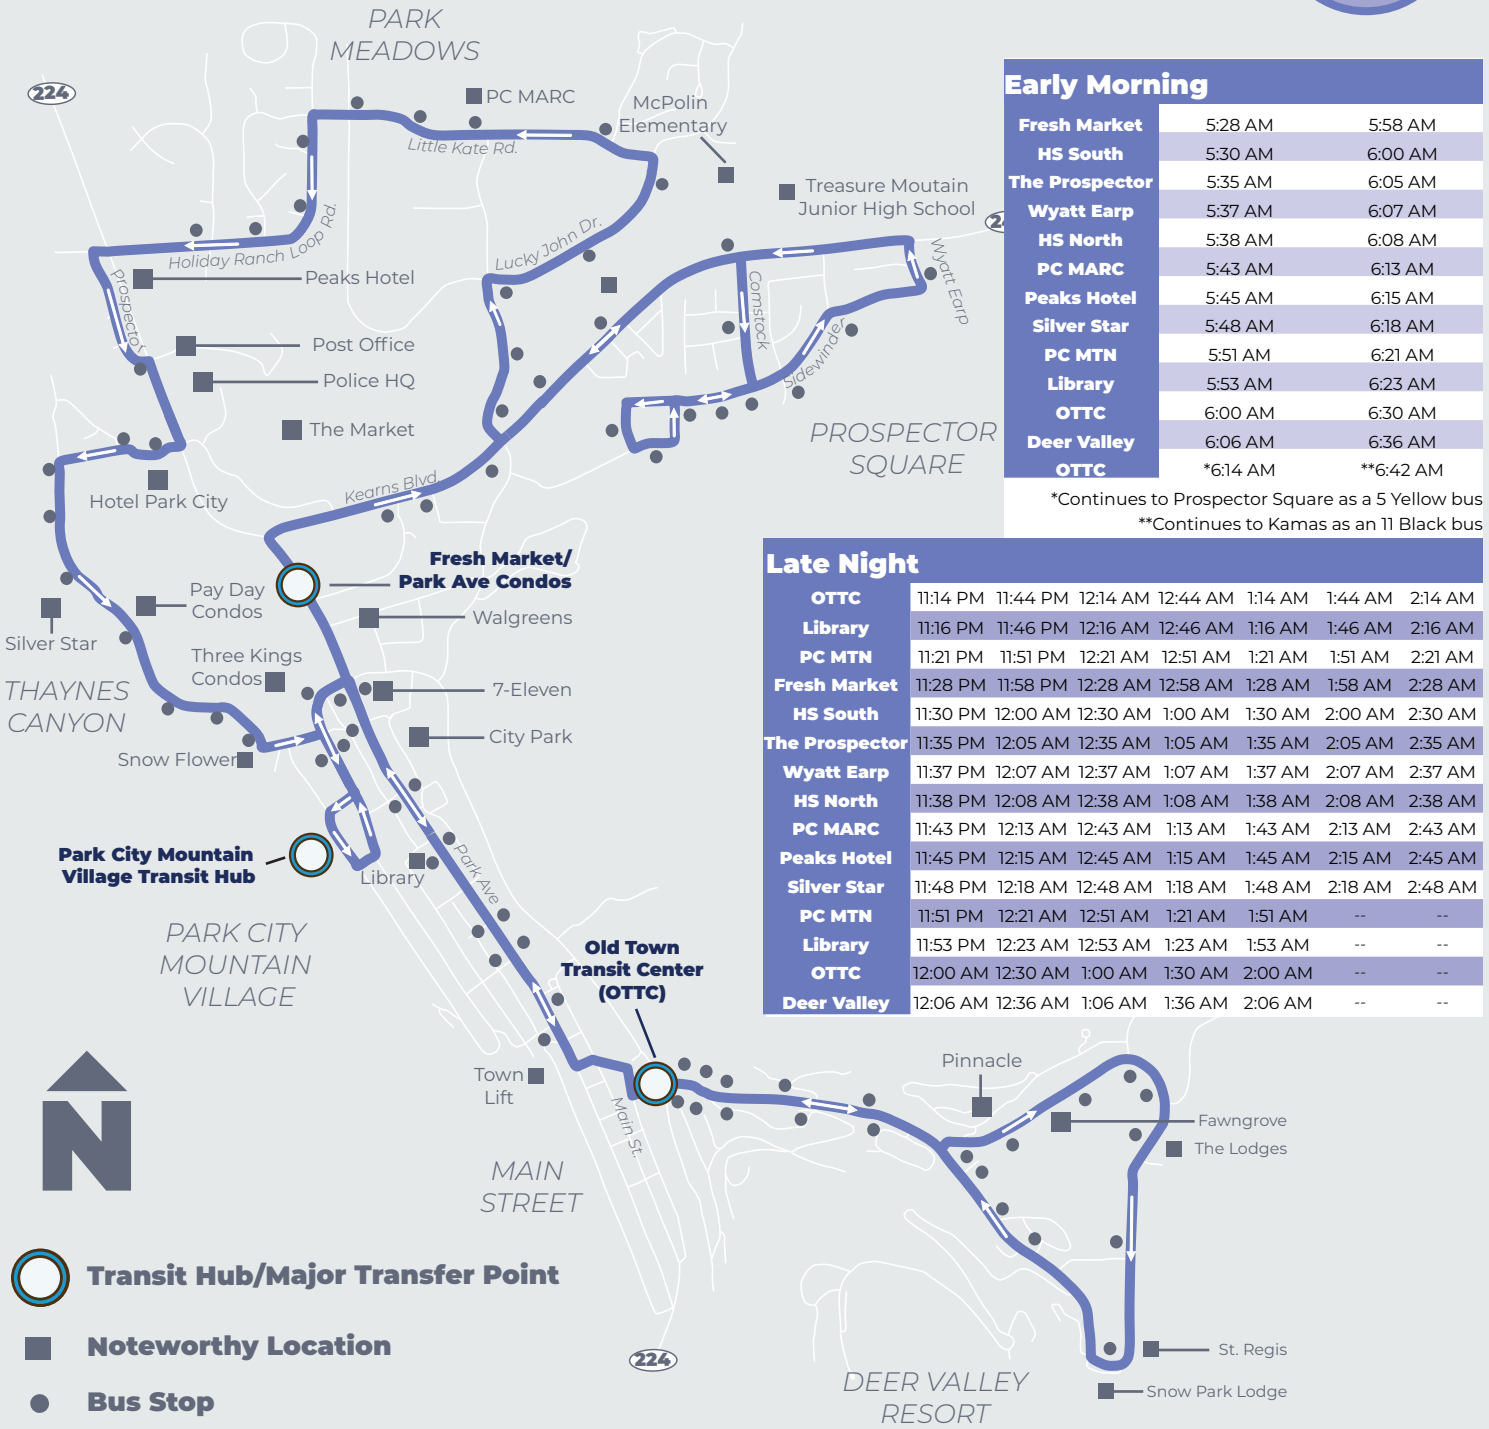

Early Morning Hours: **5:28 AM—6:36 AM**  
 Late Night Hours: **11:14 PM—2:14 AM**  
 From Fresh Market/Old Town Transit Center (OTTC)

# Early Morning/ Late Night City-Wide

Every 30 Minutes

### Late Night

OTTC	11:14 PM	11:44 PM	12:14 AM	12:44 AM	1:14 AM	1:44 AM	2:14 AM
Library	11:16 PM	11:46 PM	12:16 AM	12:46 AM	1:16 AM	1:46 AM	2:16 AM
PC MTN	11:21 PM	11:51 PM	12:21 AM	12:51 AM	1:21 AM	1:51 AM	2:21 AM
Fresh Market	11:28 PM	11:58 PM	12:28 AM	12:58 AM	1:28 AM	1:58 AM	2:28 AM
HS South	11:30 PM	12:00 AM	12:30 AM	1:00 AM	1:30 AM	2:00 AM	2:30 AM
The Prospector	11:35 PM	12:05 AM	12:35 AM	1:05 AM	1:35 AM	2:05 AM	2:35 AM
Wyatt Earp	11:37 PM	12:07 AM	12:37 AM	1:07 AM	1:37 AM	2:07 AM	2:37 AM
HS North	11:38 PM	12:08 AM	12:38 AM	1:08 AM	1:38 AM	2:08 AM	2:38 AM
PC MARC	11:43 PM	12:13 AM	12:43 AM	1:13 AM	1:43 AM	2:13 AM	2:43 AM
Peaks Hotel	11:45 PM	12:15 AM	12:45 AM	1:15 AM	1:45 AM	2:15 AM	2:45 AM
Silver Star	11:48 PM	12:18 AM	12:48 AM	1:18 AM	1:48 AM	2:18 AM	2:48 AM
PC MTN	11:51 PM	12:21 AM	12:51 AM	1:21 AM	1:51 AM	--	--
Library	11:53 PM	12:23 AM	12:53 AM	1:23 AM	1:53 AM	--	--
OTTC	12:00 AM	12:30 AM	1:00 AM	1:30 AM	2:00 AM	--	--
Deer Valley	12:06 AM	12:36 AM	1:06 AM	1:36 AM	2:06 AM	--	--

- Transit Hub/Major Transfer Point
- Noteworthy Location
- Bus Stop
- Immediate Health Care