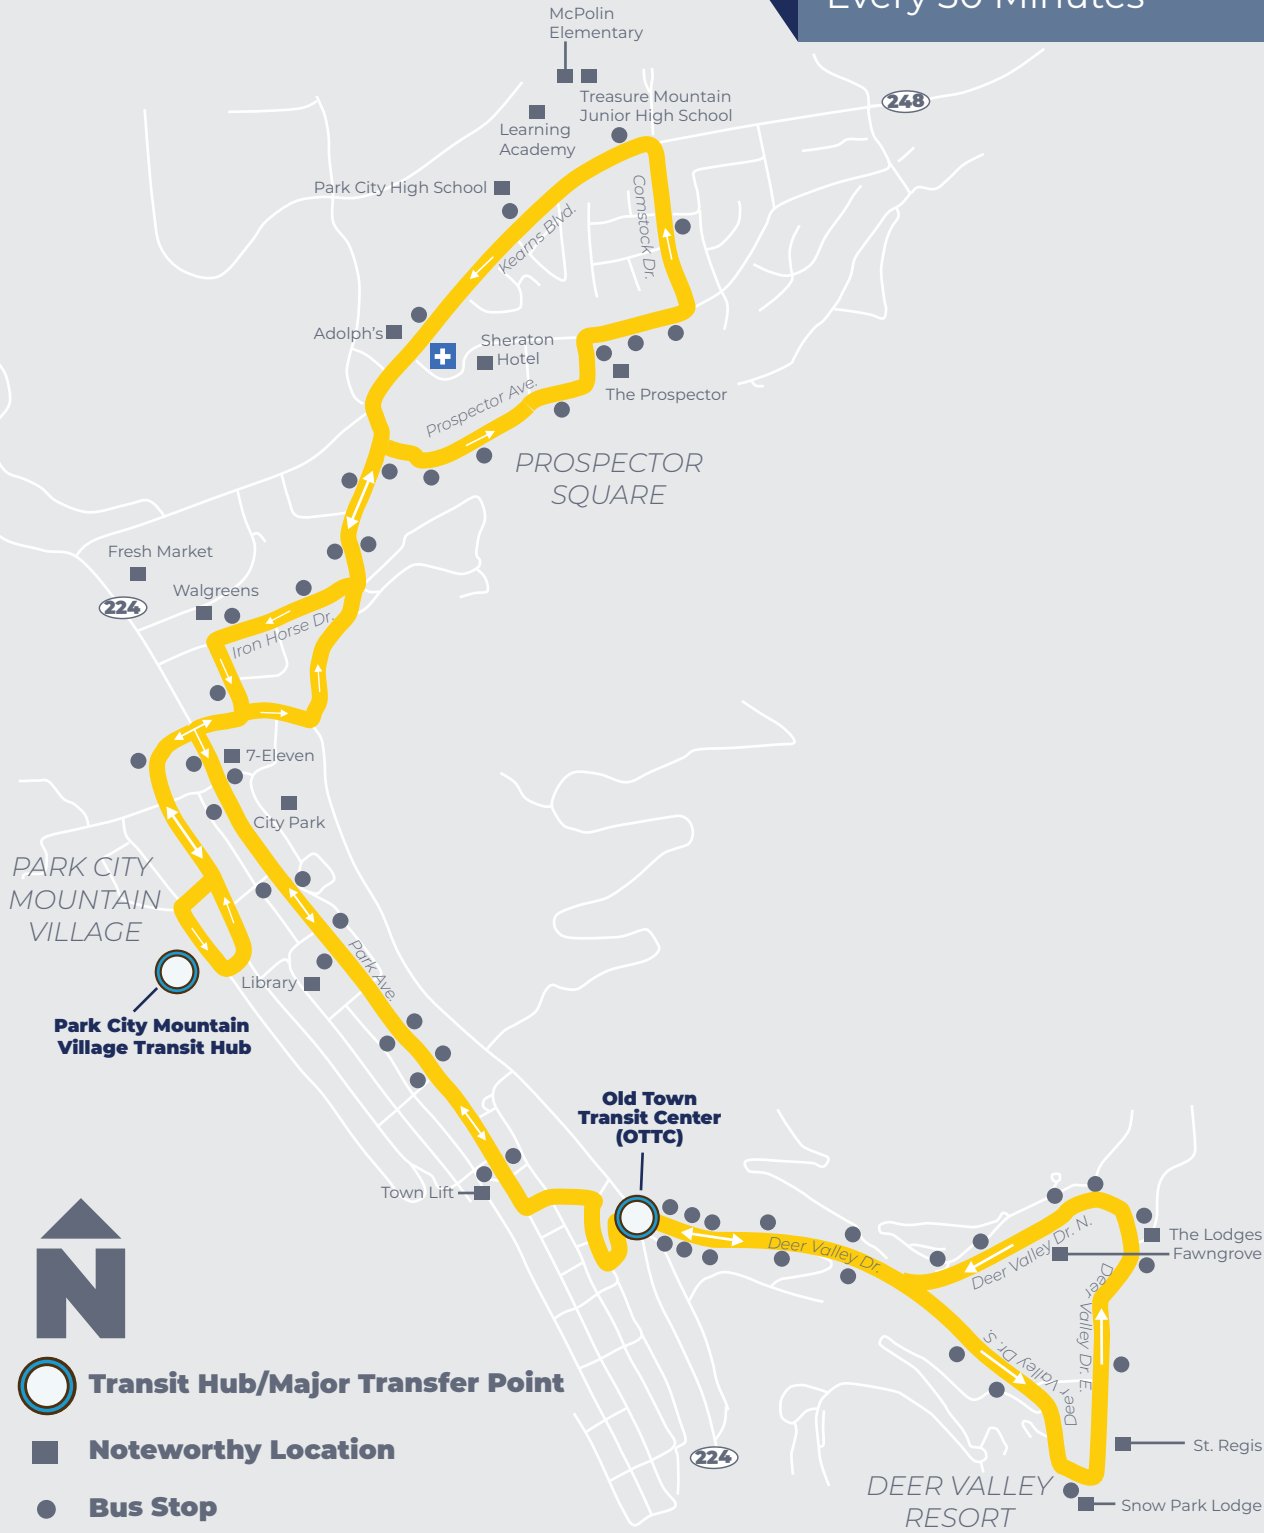

Hours: **6:20 AM—11:20 PM**
From Old Town Transit Center (OTTC)

Prospector Square— Deer Valley Resort Every 30 Minutes

- Transit Hub/Major Transfer Point**
- Noteworthy Location**
- Bus Stop**
- Immediate Health Care**