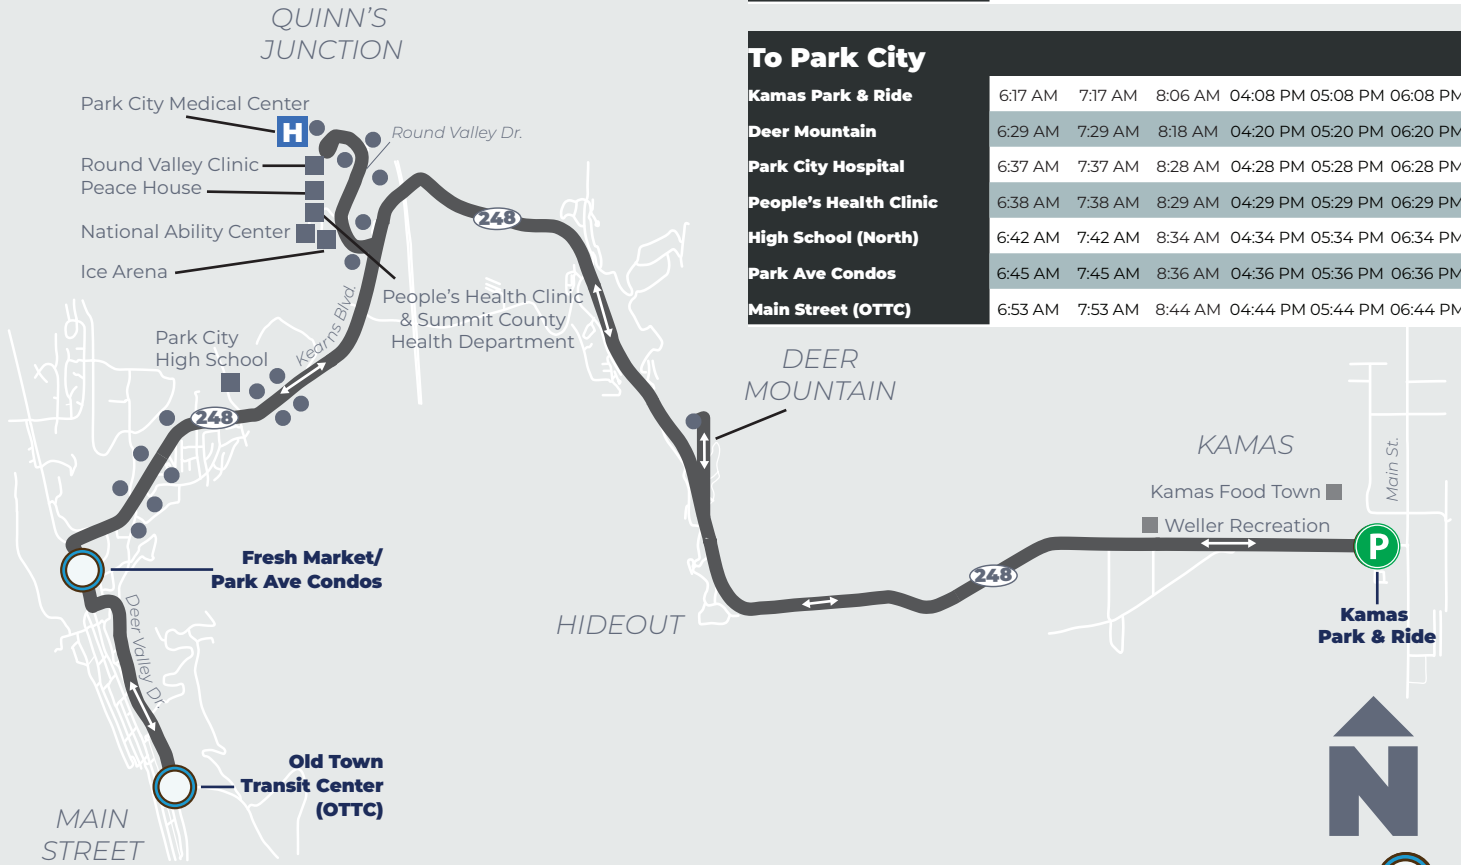

Hours: **5:42 AM - 5:35 PM**  
 From Old Town Transit Center (OTTC)

## To Kamas

<b>Main Street (OTTC)</b>	5:42 AM	6:42 AM	7:30 AM	03:35 PM	04:35 PM	05:35 PM
<b>Fresh Market</b>	5:46 AM	6:46 AM	7:34 AM	03:39 PM	04:39 PM	05:39 PM
<b>High School (South)</b>	5:48 AM	6:48 AM	7:36 AM	03:41 PM	04:41 PM	05:41 PM
<b>Park City Hospital</b>	5:55 AM	6:55 AM	7:43 AM	03:48 PM	04:48 PM	05:48 PM
<b>People's Health Clinic</b>	5:56 AM	6:56 AM	7:44 AM	03:49 PM	04:49 PM	05:49 PM
<b>Deer Mountain</b>	6:04 AM	7:04 AM	7:52 AM	03:57 PM	04:57 PM	05:57 PM
<b>Kamas Park &amp; Ride</b>	6:17 AM	7:17 AM	8:06 AM	04:08 PM	05:08 PM	06:08 PM

## To Park City

<b>Kamas Park &amp; Ride</b>	6:17 AM	7:17 AM	8:06 AM	04:08 PM	05:08 PM	06:08 PM
<b>Deer Mountain</b>	6:29 AM	7:29 AM	8:18 AM	04:20 PM	05:20 PM	06:20 PM
<b>Park City Hospital</b>	6:37 AM	7:37 AM	8:28 AM	04:28 PM	05:28 PM	06:28 PM
<b>People's Health Clinic</b>	6:38 AM	7:38 AM	8:29 AM	04:29 PM	05:29 PM	06:29 PM
<b>High School (North)</b>	6:42 AM	7:42 AM	8:34 AM	04:34 PM	05:34 PM	06:34 PM
<b>Park Ave Condos</b>	6:45 AM	7:45 AM	8:36 AM	04:36 PM	05:36 PM	06:36 PM
<b>Main Street (OTTC)</b>	6:53 AM	7:53 AM	8:44 AM	04:44 PM	05:44 PM	06:44 PM

**Transit Hub/Major Transfer Point**

**Noteworthy Location**

**Bus Stop**

**Park & Ride**

**Hospital**