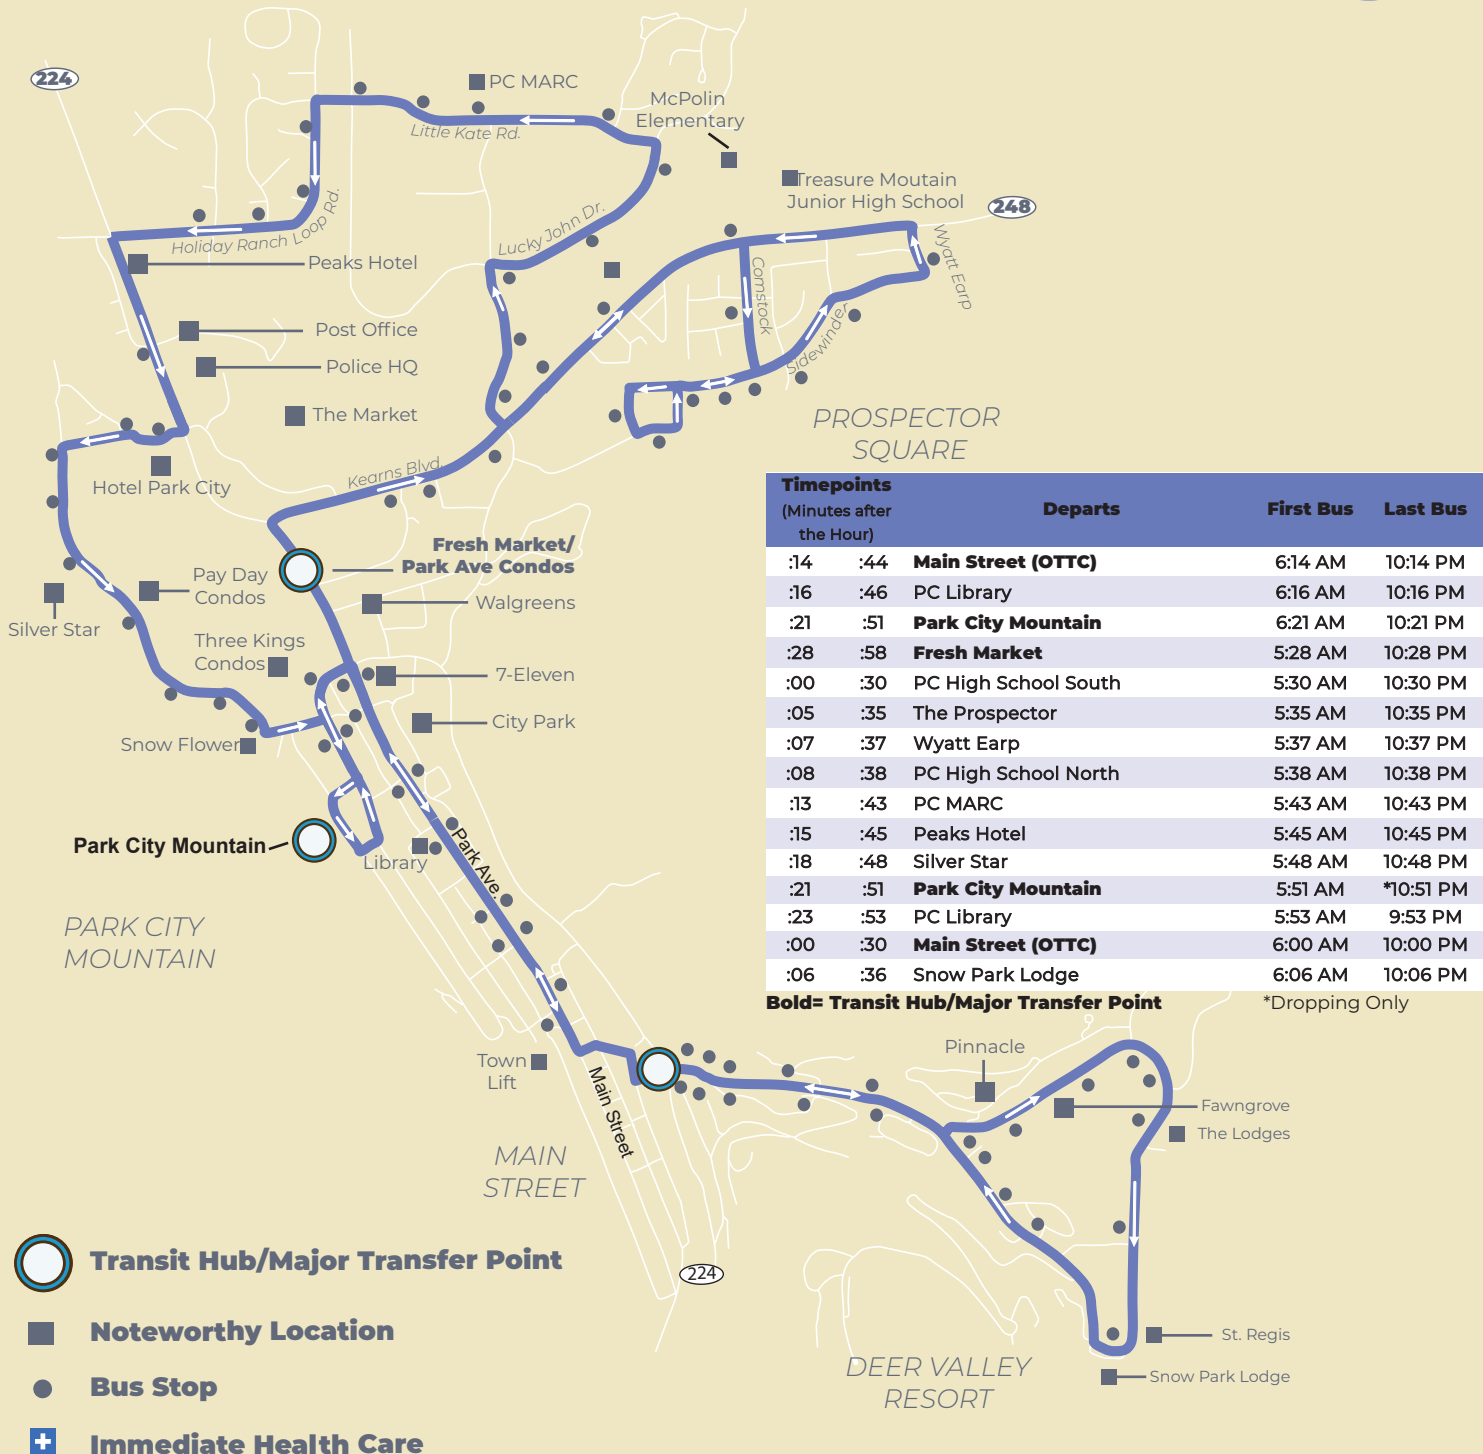

Hours: **6:14 AM- 10:14 PM**
 Departing Old Town Transit Center (OTTC)

City-Wide 30-Minute Frequency

Timepoints (Minutes after the Hour)		Departs	First Bus	Last Bus
:14	:44	Main Street (OTTC)	6:14 AM	10:14 PM
:16	:46	PC Library	6:16 AM	10:16 PM
:21	:51	Park City Mountain	6:21 AM	10:21 PM
:28	:58	Fresh Market	5:28 AM	10:28 PM
:00	:30	PC High School South	5:30 AM	10:30 PM
:05	:35	The Prospector	5:35 AM	10:35 PM
:07	:37	Wyatt Earp	5:37 AM	10:37 PM
:08	:38	PC High School North	5:38 AM	10:38 PM
:13	:43	PC MARC	5:43 AM	10:43 PM
:15	:45	Peaks Hotel	5:45 AM	10:45 PM
:18	:48	Silver Star	5:48 AM	10:48 PM
:21	:51	Park City Mountain	5:51 AM	*10:51 PM
:23	:53	PC Library	5:53 AM	9:53 PM
:00	:30	Main Street (OTTC)	6:00 AM	10:00 PM
:06	:36	Snow Park Lodge	6:06 AM	10:06 PM

Bold= Transit Hub/Major Transfer Point *Dropping Only

- Transit Hub/Major Transfer Point**
- Noteworthy Location**
- Bus Stop**
- Immediate Health Care**