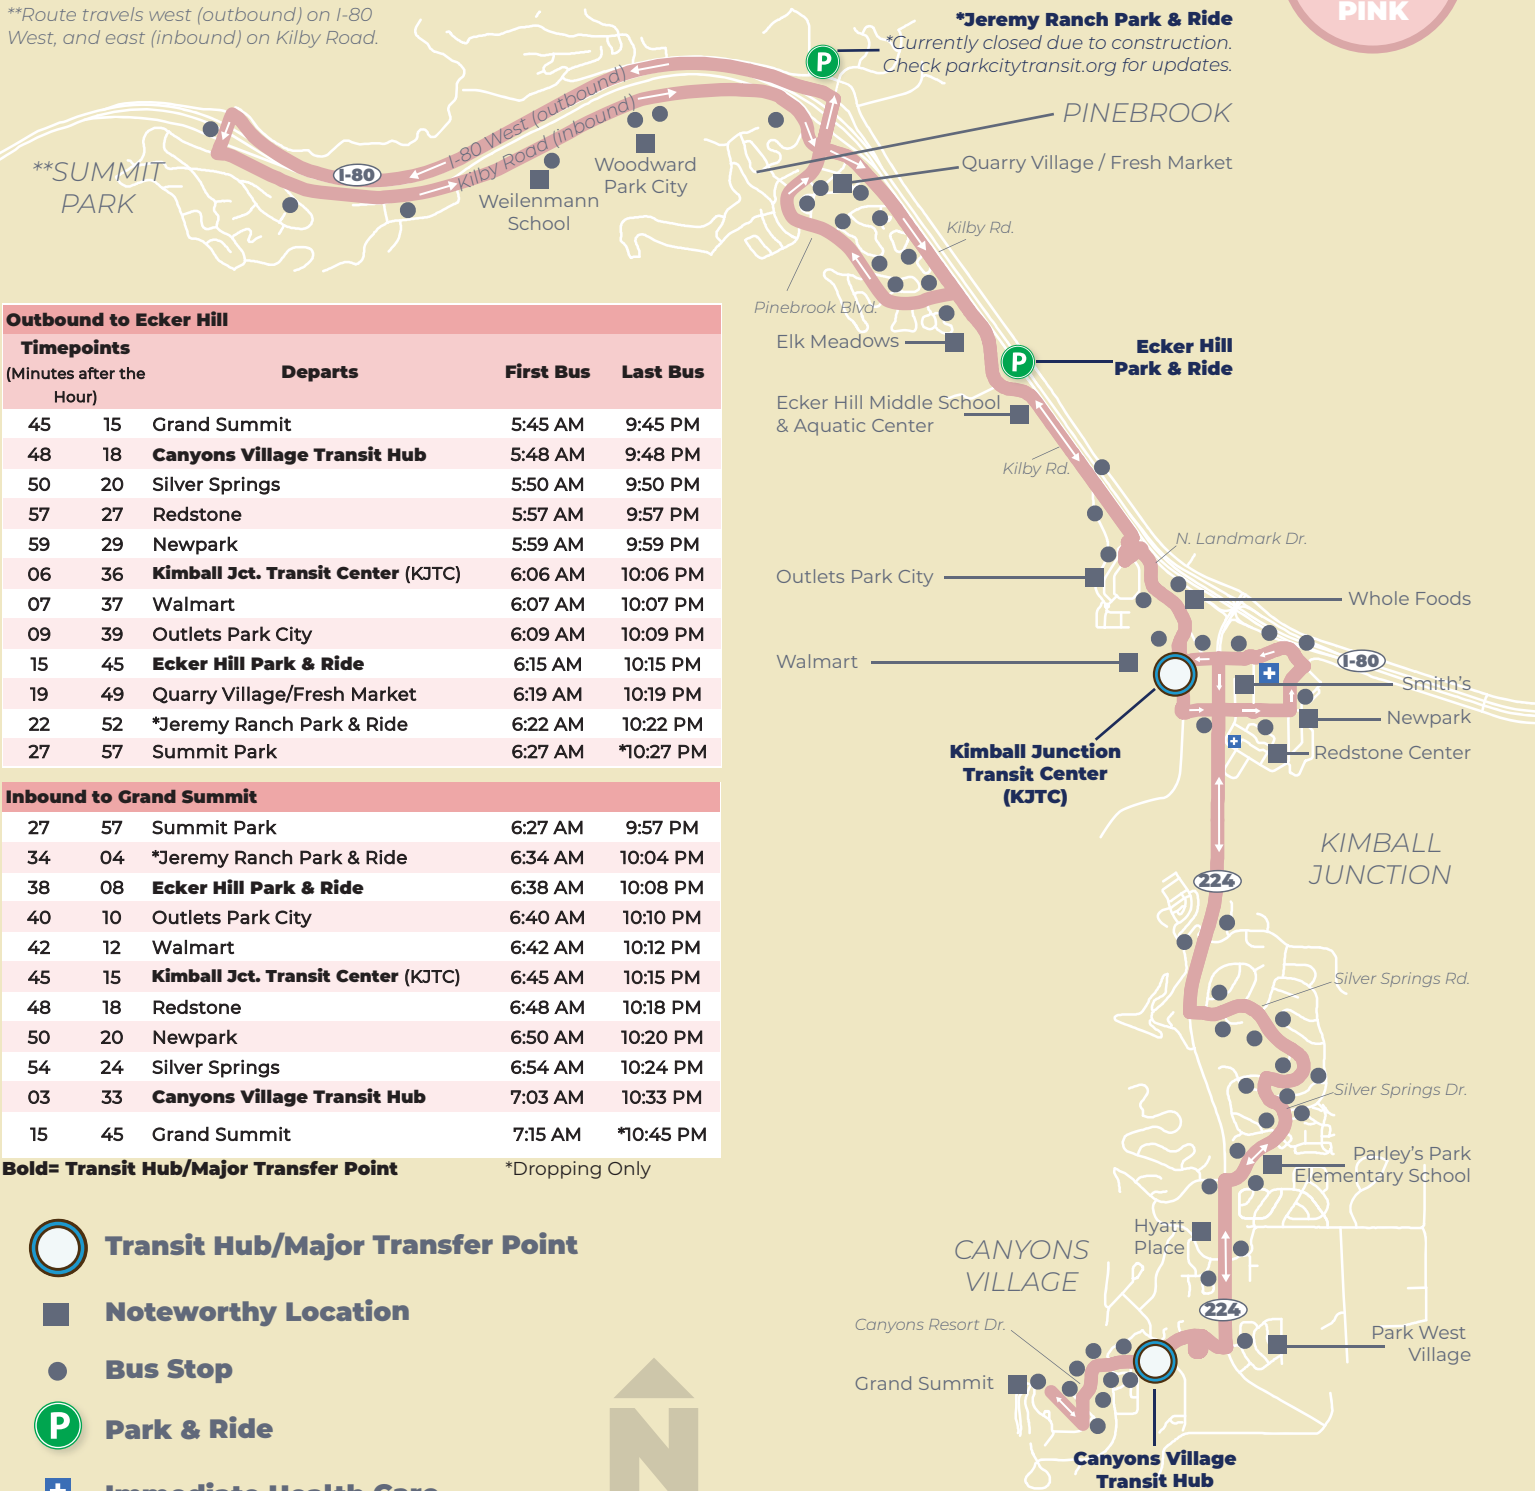

Hours: **5:45 AM - 9:45 PM**
 Departing Grand Summit

Summit Park — Canyons Village 30-Minute Frequency

**Route travels west (outbound) on I-80 West, and east (inbound) on Kilby Road.

Outbound to Ecker Hill				
Timepoints (Minutes after the Hour)	Departs	First Bus	Last Bus	
45	15 Grand Summit	5:45 AM	9:45 PM	
48	18 Canyons Village Transit Hub	5:48 AM	9:48 PM	
50	20 Silver Springs	5:50 AM	9:50 PM	
57	27 Redstone	5:57 AM	9:57 PM	
59	29 Newport	5:59 AM	9:59 PM	
06	36 Kimball Jct. Transit Center (KJTC)	6:06 AM	10:06 PM	
07	37 Walmart	6:07 AM	10:07 PM	
09	39 Outlets Park City	6:09 AM	10:09 PM	
15	45 Ecker Hill Park & Ride	6:15 AM	10:15 PM	
19	49 Quarry Village/Fresh Market	6:19 AM	10:19 PM	
22	52 *Jeremy Ranch Park & Ride	6:22 AM	10:22 PM	
27	57 Summit Park	6:27 AM	*10:27 PM	

Inbound to Grand Summit				
Timepoints (Minutes after the Hour)	Departs	First Bus	Last Bus	
27	57 Summit Park	6:27 AM	9:57 PM	
34	04 *Jeremy Ranch Park & Ride	6:34 AM	10:04 PM	
38	08 Ecker Hill Park & Ride	6:38 AM	10:08 PM	
40	10 Outlets Park City	6:40 AM	10:10 PM	
42	12 Walmart	6:42 AM	10:12 PM	
45	15 Kimball Jct. Transit Center (KJTC)	6:45 AM	10:15 PM	
48	18 Redstone	6:48 AM	10:18 PM	
50	20 Newport	6:50 AM	10:20 PM	
54	24 Silver Springs	6:54 AM	10:24 PM	
03	33 Canyons Village Transit Hub	7:03 AM	10:33 PM	
15	45 Grand Summit	7:15 AM	*10:45 PM	

Bold= Transit Hub/Major Transfer Point *Dropping Only

- Transit Hub/Major Transfer Point**
- Noteworthy Location**
- Bus Stop**
- Park & Ride**
- Immediate Health Care**