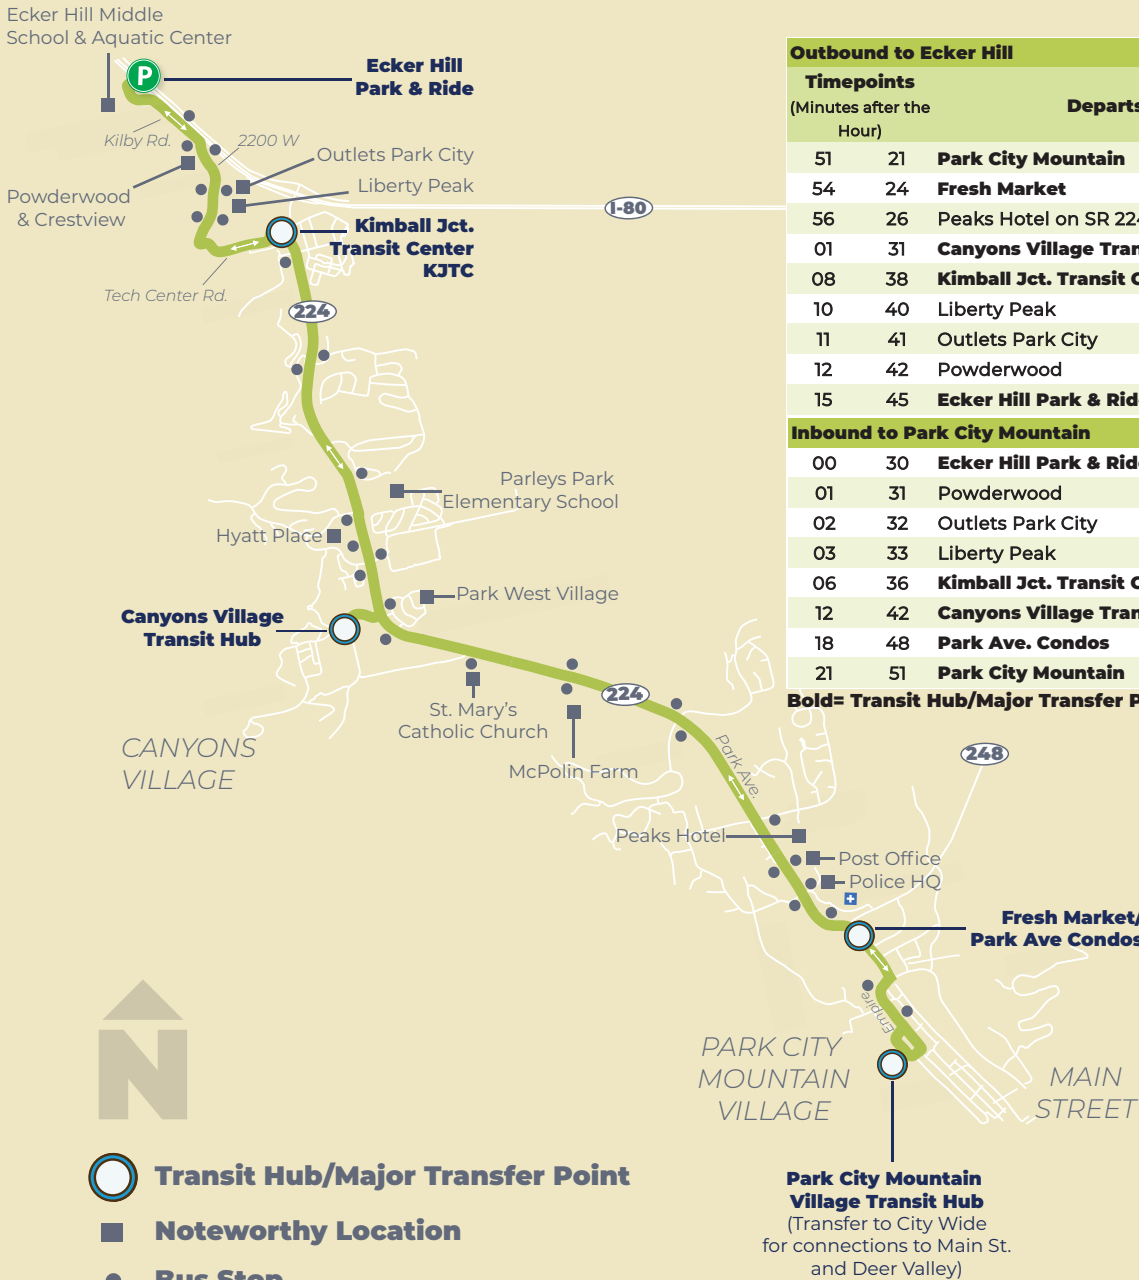

Hours: **5:51 AM - 9:51 PM**
 Departing Park City Mountain

Ecker Hill — Park City Mountain 30-Minute Frequency

Outbound to Ecker Hill				
Timepoints		Departs	First Bus	Last Bus
(Minutes after the Hour)				
51	21	Park City Mountain	5:51 AM	9:51 PM
54	24	Fresh Market	5:54 AM	9:54 PM
56	26	Peaks Hotel on SR 224	5:56 AM	9:56 PM
01	31	Canyons Village Transit Hub	6:01 AM	10:01 PM
08	38	Kimball Jct. Transit Center (KJTC)	6:08 AM	10:08 PM
10	40	Liberty Peak	6:10 AM	10:10 PM
11	41	Outlets Park City	6:11 AM	10:11 PM
12	42	Powderwood	6:12 AM	10:12 PM
15	45	Ecker Hill Park & Ride	6:15 AM	*10:15 PM
Inbound to Park City Mountain				
00	30	Ecker Hill Park & Ride	6:00 AM	10:00 PM
01	31	Powderwood	6:01 AM	10:01 PM
02	32	Outlets Park City	6:02 AM	10:02 PM
03	33	Liberty Peak	6:03 AM	10:03 PM
06	36	Kimball Jct. Transit Center (KJTC)	6:06 AM	10:06 PM
12	42	Canyons Village Transit Hub	6:12 AM	10:12 PM
18	48	Park Ave. Condos	6:18 AM	10:18 PM
21	51	Park City Mountain	6:21 AM	*10:21 PM

Bold= Transit Hub/Major Transfer Point

*Dropping Only

- Transit Hub/Major Transfer Point**
- Noteworthy Location**
- Bus Stop**
- Park & Ride**
- Immediate Health Care**

Park City Mountain Village Transit Hub
 (Transfer to City Wide for connections to Main St. and Deer Valley)