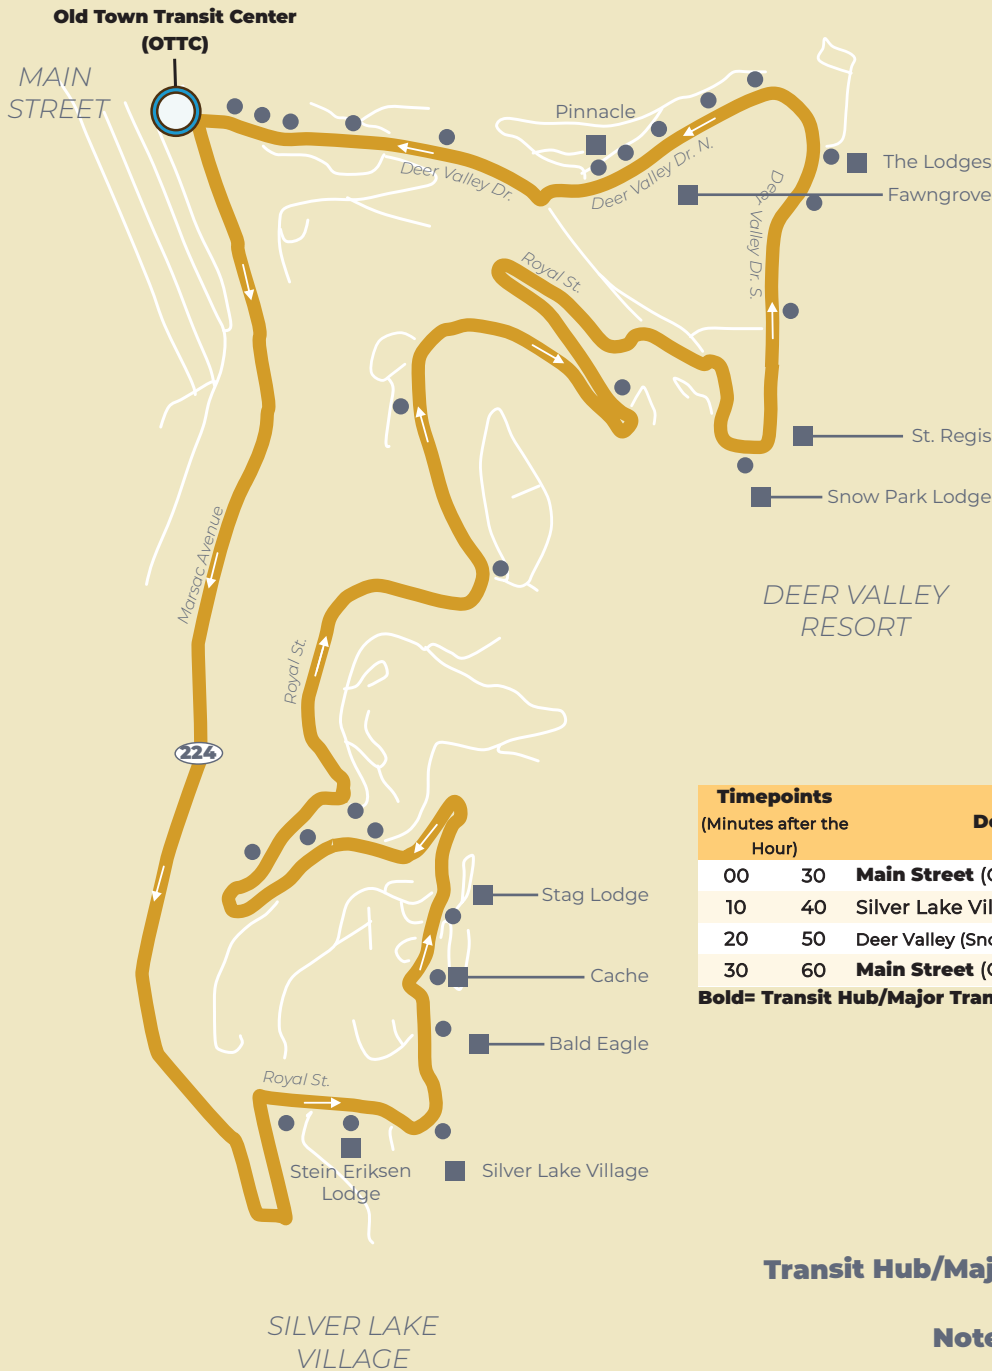

Spring/Fall Hours: **NOT IN SERVICE SPRING/FALL**
 Summer Hours: **10:00 AM - 5:30 PM**
 Departing Old Town Transit Center (OTTC)

Deer Valley Resort Via Silver Lake

30 Minute Frequency

Timepoints (Minutes after the Hour)		Departs	First Bus	Last Bus
00	30	Main Street (OTTC)	10:00 AM	5:30 PM
10	40	Silver Lake Village	10:10 AM	5:40 PM
20	50	Deer Valley (Snow Park Lodge)	10:20 AM	5:50 PM
30	60	Main Street (OTTC)	10:00 AM	*6:00 PM

Bold= Transit Hub/Major Transfer Point *Dropping Only

Transit Hub/Major Transfer Point

Noteworthy Location

Bus Stop