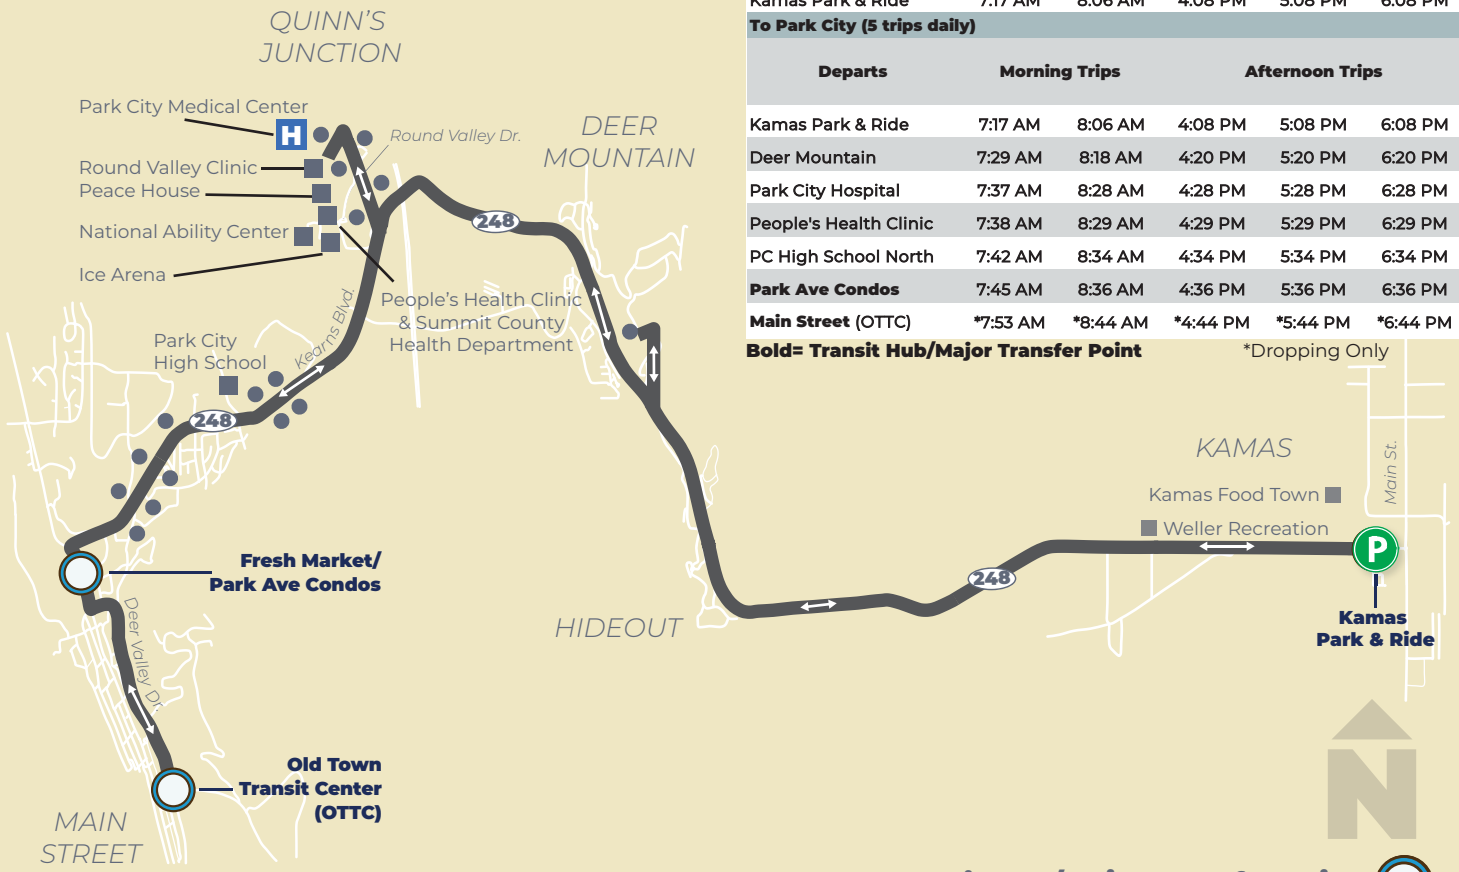

Hours: **6:42 AM - 5:35 PM**
 Departing Old Town Transit Center (OTTC)

Kamas Commuter 7 Days a Week

To Kamas (5 trips daily)

Departs	Morning Trips		Afternoon Trips		
Main Street (OTTC)	6:42 AM	7:30 AM	3:35 PM	4:35 PM	5:35 PM
Fresh Market	6:46 AM	7:34 AM	3:39 PM	4:39 PM	5:39 PM
PC High School South	6:48 AM	7:36 AM	3:41 PM	4:41 PM	5:41 PM
Park City Hospital	6:55 AM	7:43 AM	3:48 PM	4:48 PM	5:48 PM
People's Health Clinic	6:56 AM	7:44 AM	3:49 PM	4:49 PM	5:49 PM
Deer Mountain	7:04 AM	7:52 AM	3:57 PM	4:57 PM	5:57 PM
Kamas Park & Ride	7:17 AM	8:06 AM	4:08 PM	5:08 PM	6:08 PM

To Park City (5 trips daily)

Departs	Morning Trips		Afternoon Trips		
Kamas Park & Ride	7:17 AM	8:06 AM	4:08 PM	5:08 PM	6:08 PM
Deer Mountain	7:29 AM	8:18 AM	4:20 PM	5:20 PM	6:20 PM
Park City Hospital	7:37 AM	8:28 AM	4:28 PM	5:28 PM	6:28 PM
People's Health Clinic	7:38 AM	8:29 AM	4:29 PM	5:29 PM	6:29 PM
PC High School North	7:42 AM	8:34 AM	4:34 PM	5:34 PM	6:34 PM
Park Ave Condos	7:45 AM	8:36 AM	4:36 PM	5:36 PM	6:36 PM
Main Street (OTTC)	*7:53 AM	*8:44 AM	*4:44 PM	*5:44 PM	*6:44 PM

Bold= Transit Hub/Major Transfer Point *Dropping Only

- Transit Hub/Major Transfer Point**
- Noteworthy Location**
- Bus Stop**
- Park & Ride**
- Hospital**