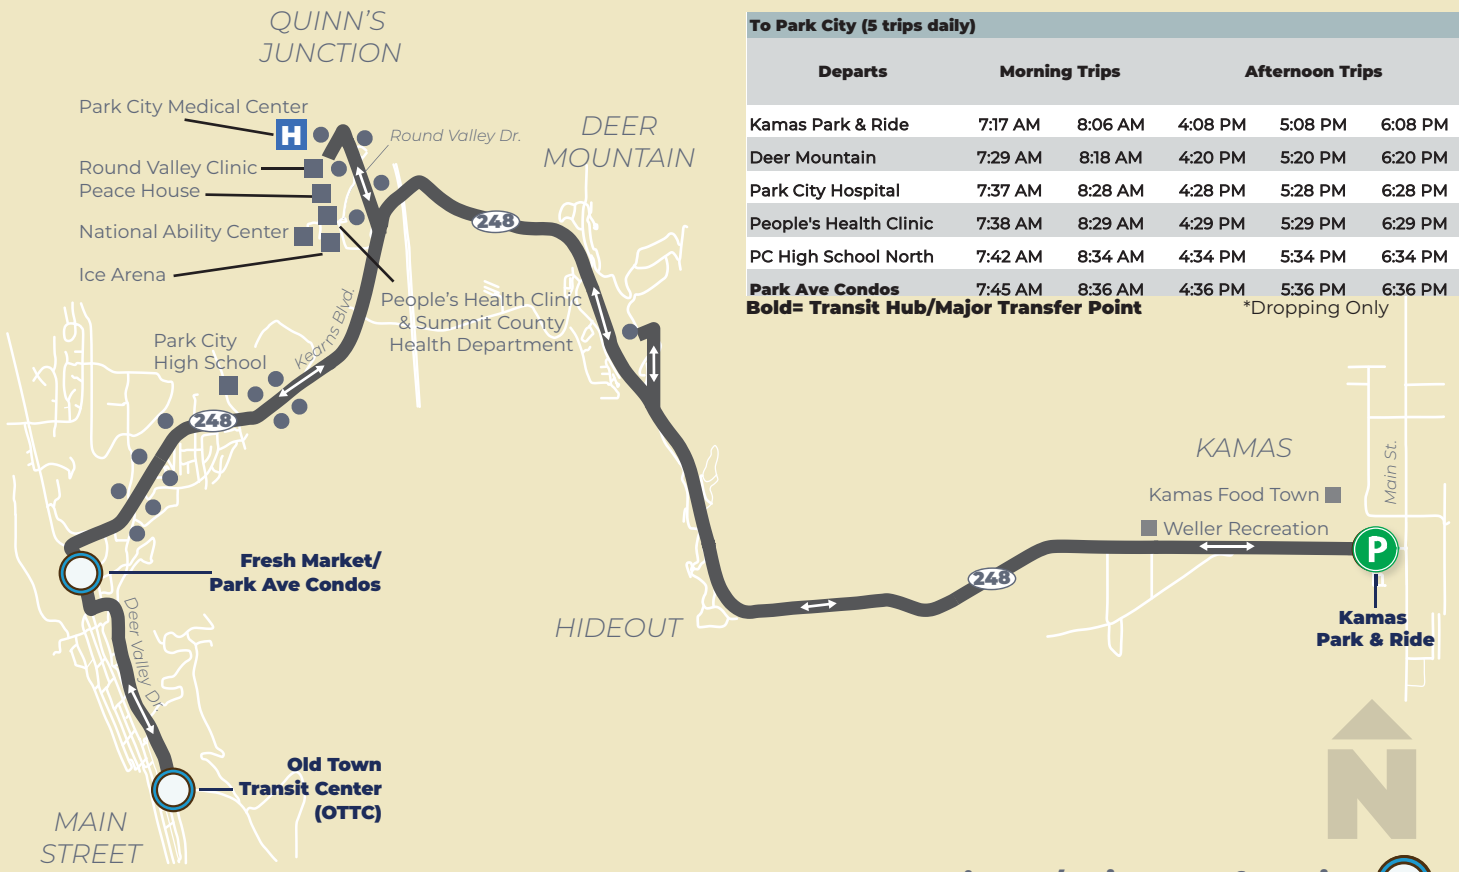

Hours: **6:42 AM - 5:35 PM**
 Departing Old Town Transit Center (OTTC)

Kamas Commuter 7 Days a Week

To Kamas (5 trips daily)

Departs	Morning Trips		Afternoon Trips		
Main Street (OTTC)	6:42 AM	7:30 AM	3:35 PM	4:35 PM	5:35 PM
Fresh Market	6:46 AM	7:34 AM	3:39 PM	4:39 PM	5:39 PM
PC High School South	6:48 AM	7:36 AM	3:41 PM	4:41 PM	5:41 PM
Park City Hospital	6:55 AM	7:43 AM	3:48 PM	4:48 PM	5:48 PM
People's Health Clinic	6:56 AM	7:44 AM	3:49 PM	4:49 PM	5:49 PM

To Park City (5 trips daily)

Departs	Morning Trips		Afternoon Trips		
Kamas Park & Ride	7:17 AM	8:06 AM	4:08 PM	5:08 PM	6:08 PM
Deer Mountain	7:29 AM	8:18 AM	4:20 PM	5:20 PM	6:20 PM
Park City Hospital	7:37 AM	8:28 AM	4:28 PM	5:28 PM	6:28 PM
People's Health Clinic	7:38 AM	8:29 AM	4:29 PM	5:29 PM	6:29 PM
PC High School North	7:42 AM	8:34 AM	4:34 PM	5:34 PM	6:34 PM
Park Ave Condos	7:45 AM	8:36 AM	4:36 PM	5:36 PM	6:36 PM

Bold = Transit Hub/Major Transfer Point *Dropping Only

- Transit Hub/Major Transfer Point**
- Noteworthy Location**
- Bus Stop**
- Park & Ride**
- Hospital**