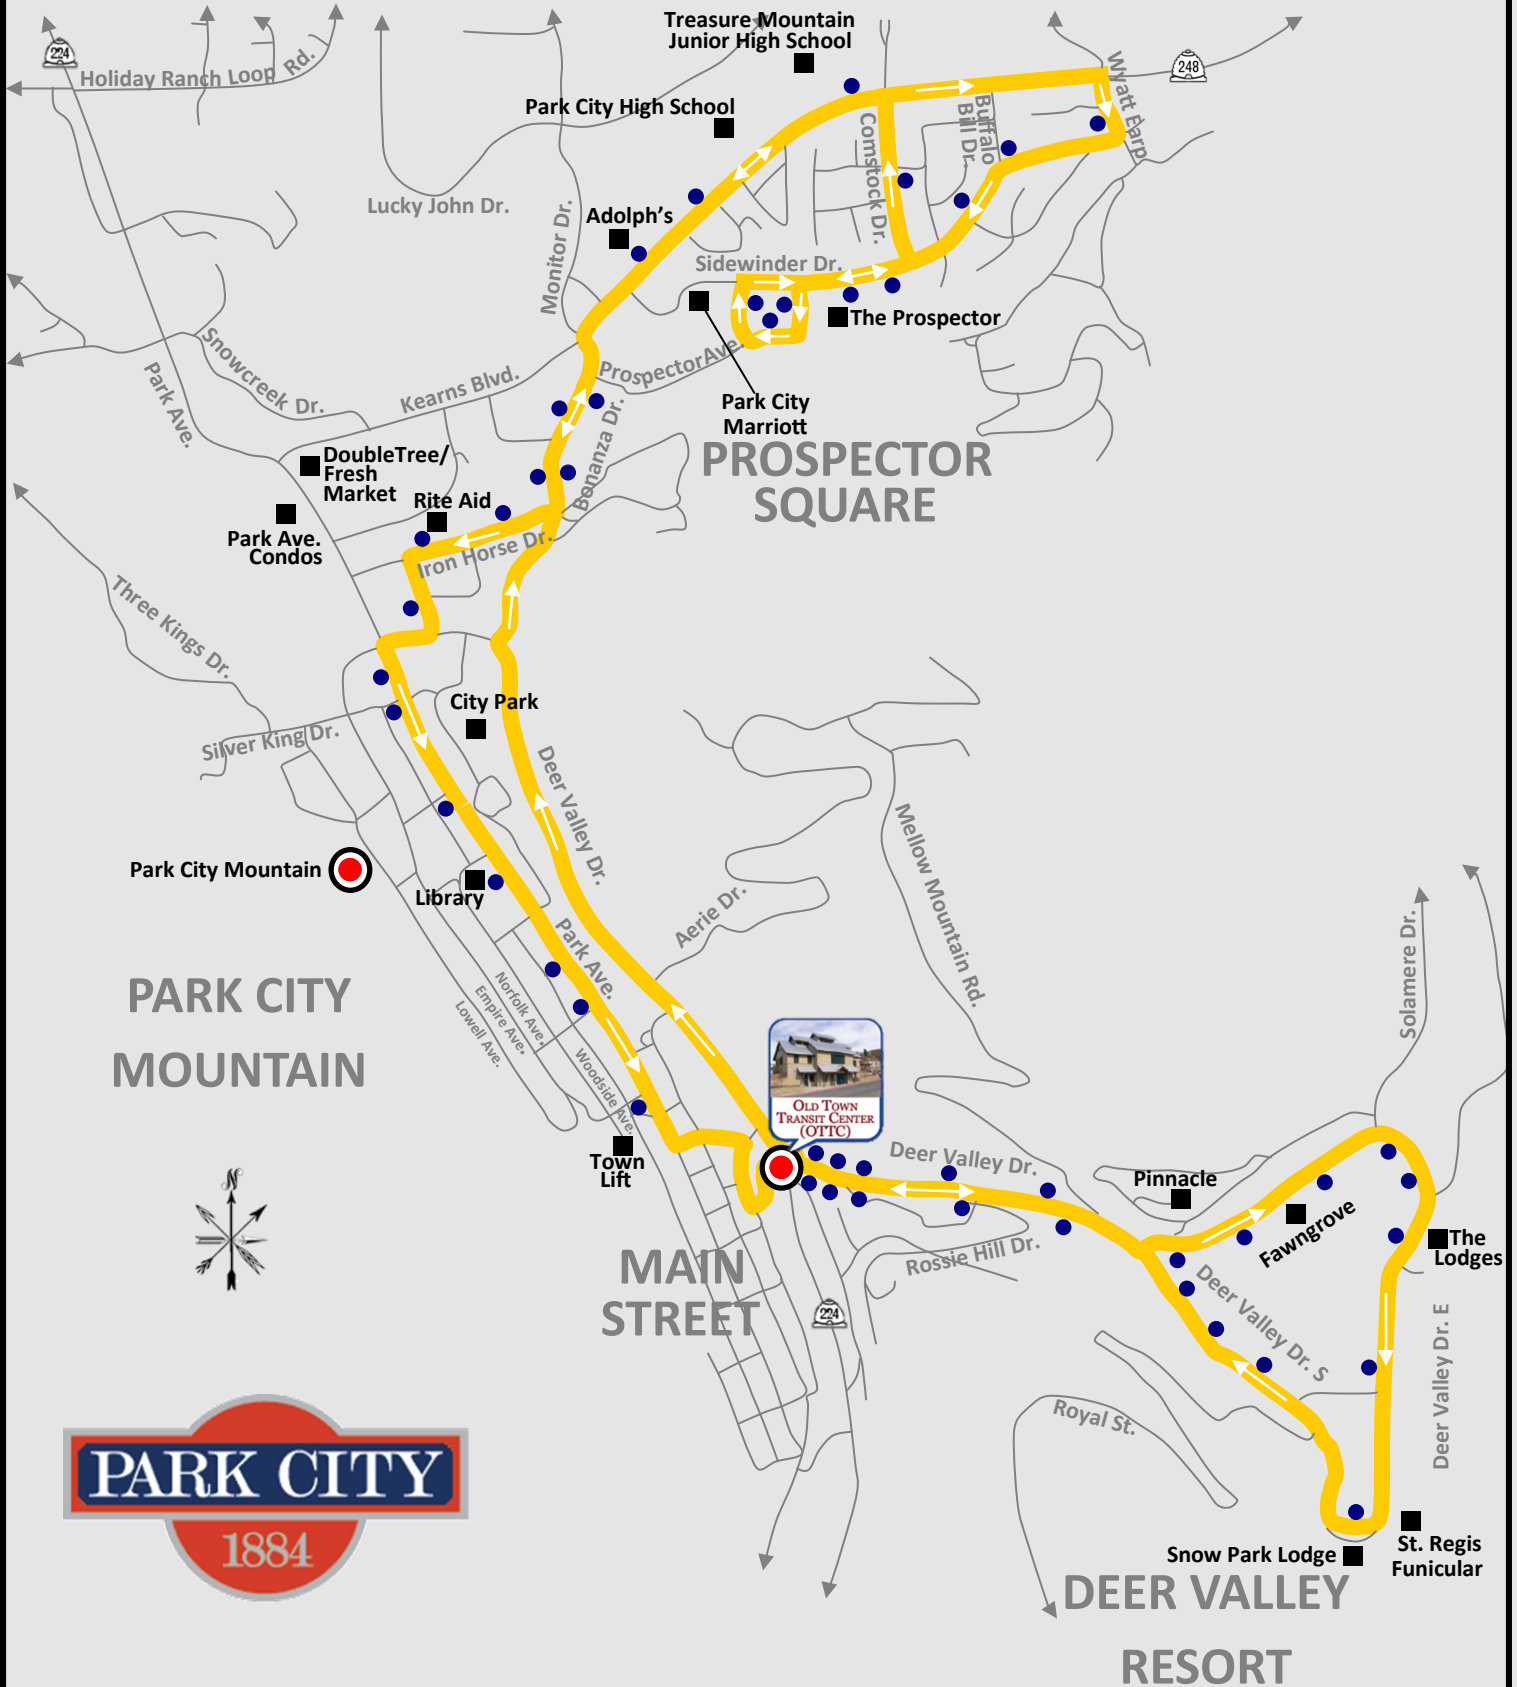

5 PROSPECTOR EXPRESS

HOURS 7:46 A.M. — 10:46 P.M.

20 MINUTE FREQUENCY