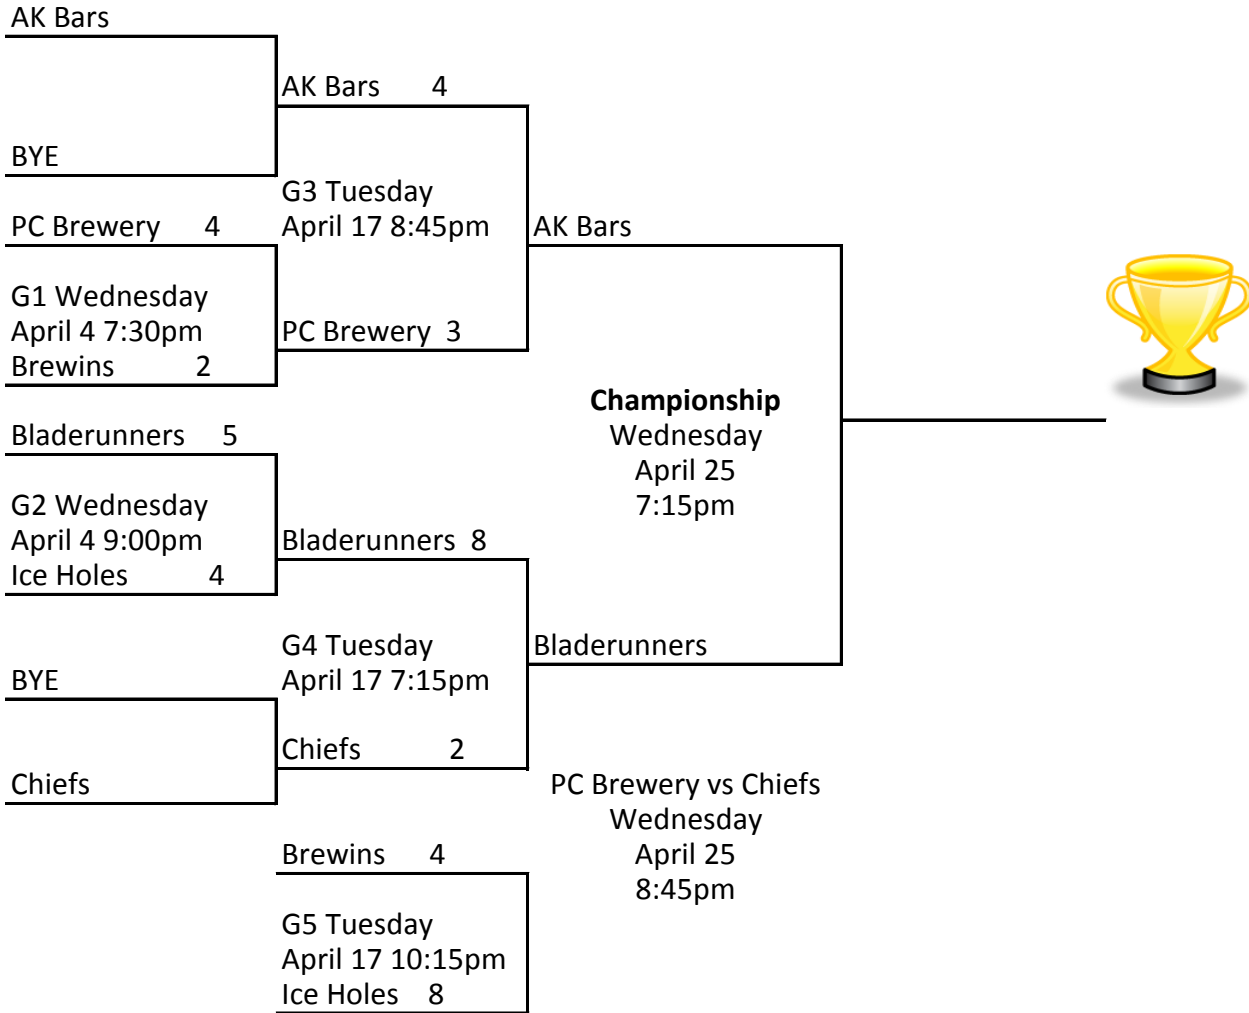

# Silver A Playoff Winter 2017-18

ST	Silver A	Wins	Losses	Ties	PTS
1	Chiefs	3	1	1	7
2	AK Bars	3	1	1	7
3	Park City Brewery	3	1	1	7
4	Bladerunners	2	2	1	5
5	Ice Holes	1	2	2	4
6	Brewins	0	5	0	0

# Silver B Playoff Winter 2017-18

Cutthroat

ST	Silver B	Wins	Losses	Ties	PTS
1	Maine Nordiques	4	0	1	9
2	Cutthroat	2	0	3	7
3	Bears	3	2	0	6
4	Mad Dogs	1	2	2	4
5	Fighting Sasquatch	1	2	2	4
6	UBS Moguls	1	3	1	3