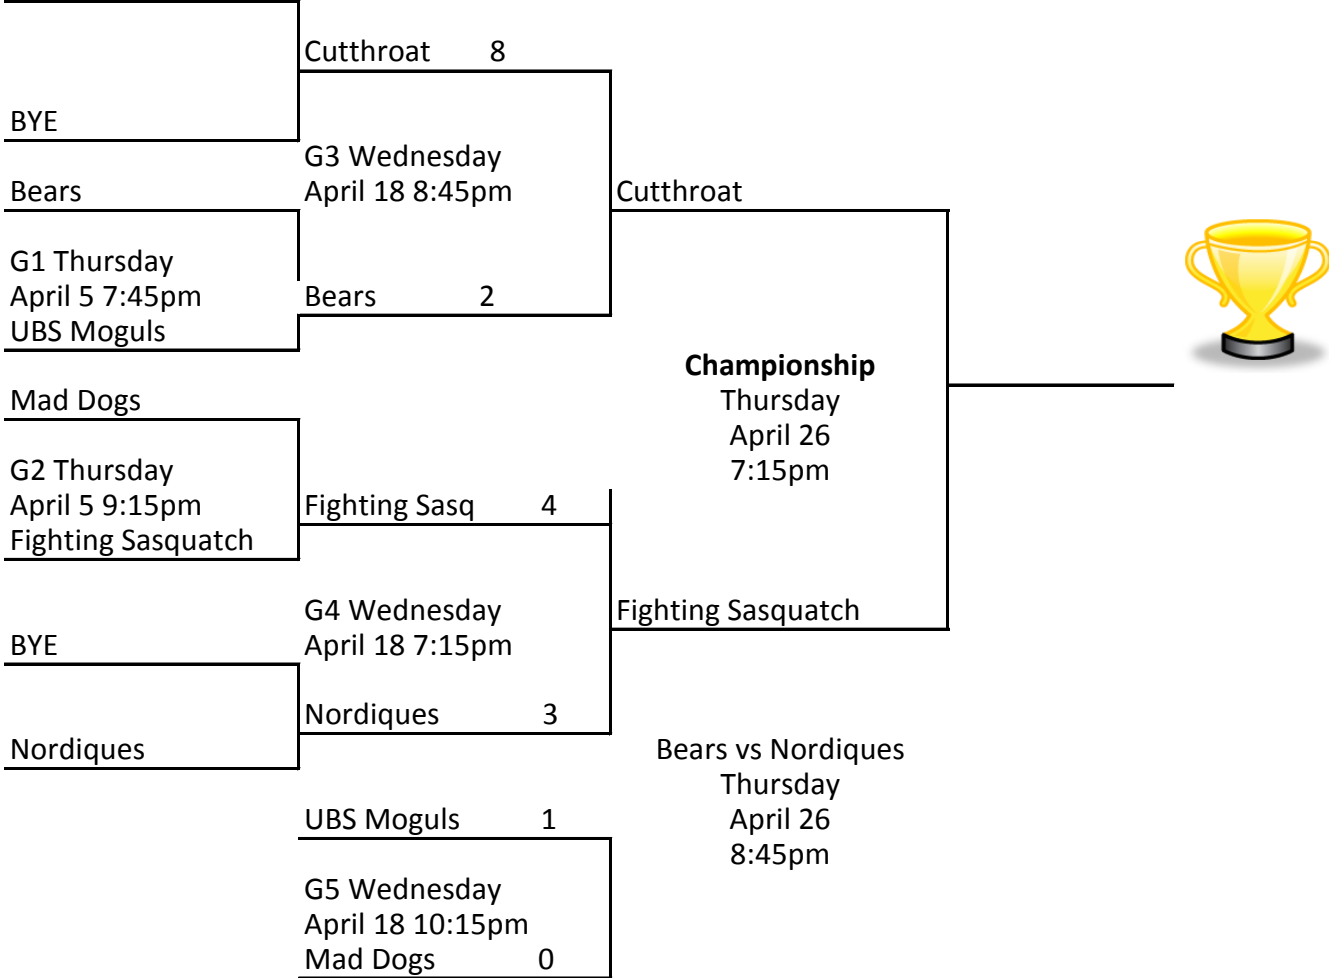

# Silver A Playoff Winter 2017-18

ST	Silver A	Wins	Losses	Ties	PTS
1	Chiefs	3	1	1	7
2	AK Bars	3	1	1	7
3	Park City Brewery	3	1	1	7
4	Bladerunners	2	2	1	5
5	Ice Holes	1	2	2	4
6	Brewins	0	5	0	0

# Silver B Playoff Winter 2017-18

Cutthroat

ST	Silver B	Wins	Losses	Ties	PTS
1	Maine Nordiques	4	0	1	9
2	Cutthroat	2	0	3	7
3	Bears	3	2	0	6
4	Mad Dogs	1	2	2	4
5	Fighting Sasquatch	1	2	2	4
6	UBS Moguls	1	3	1	3