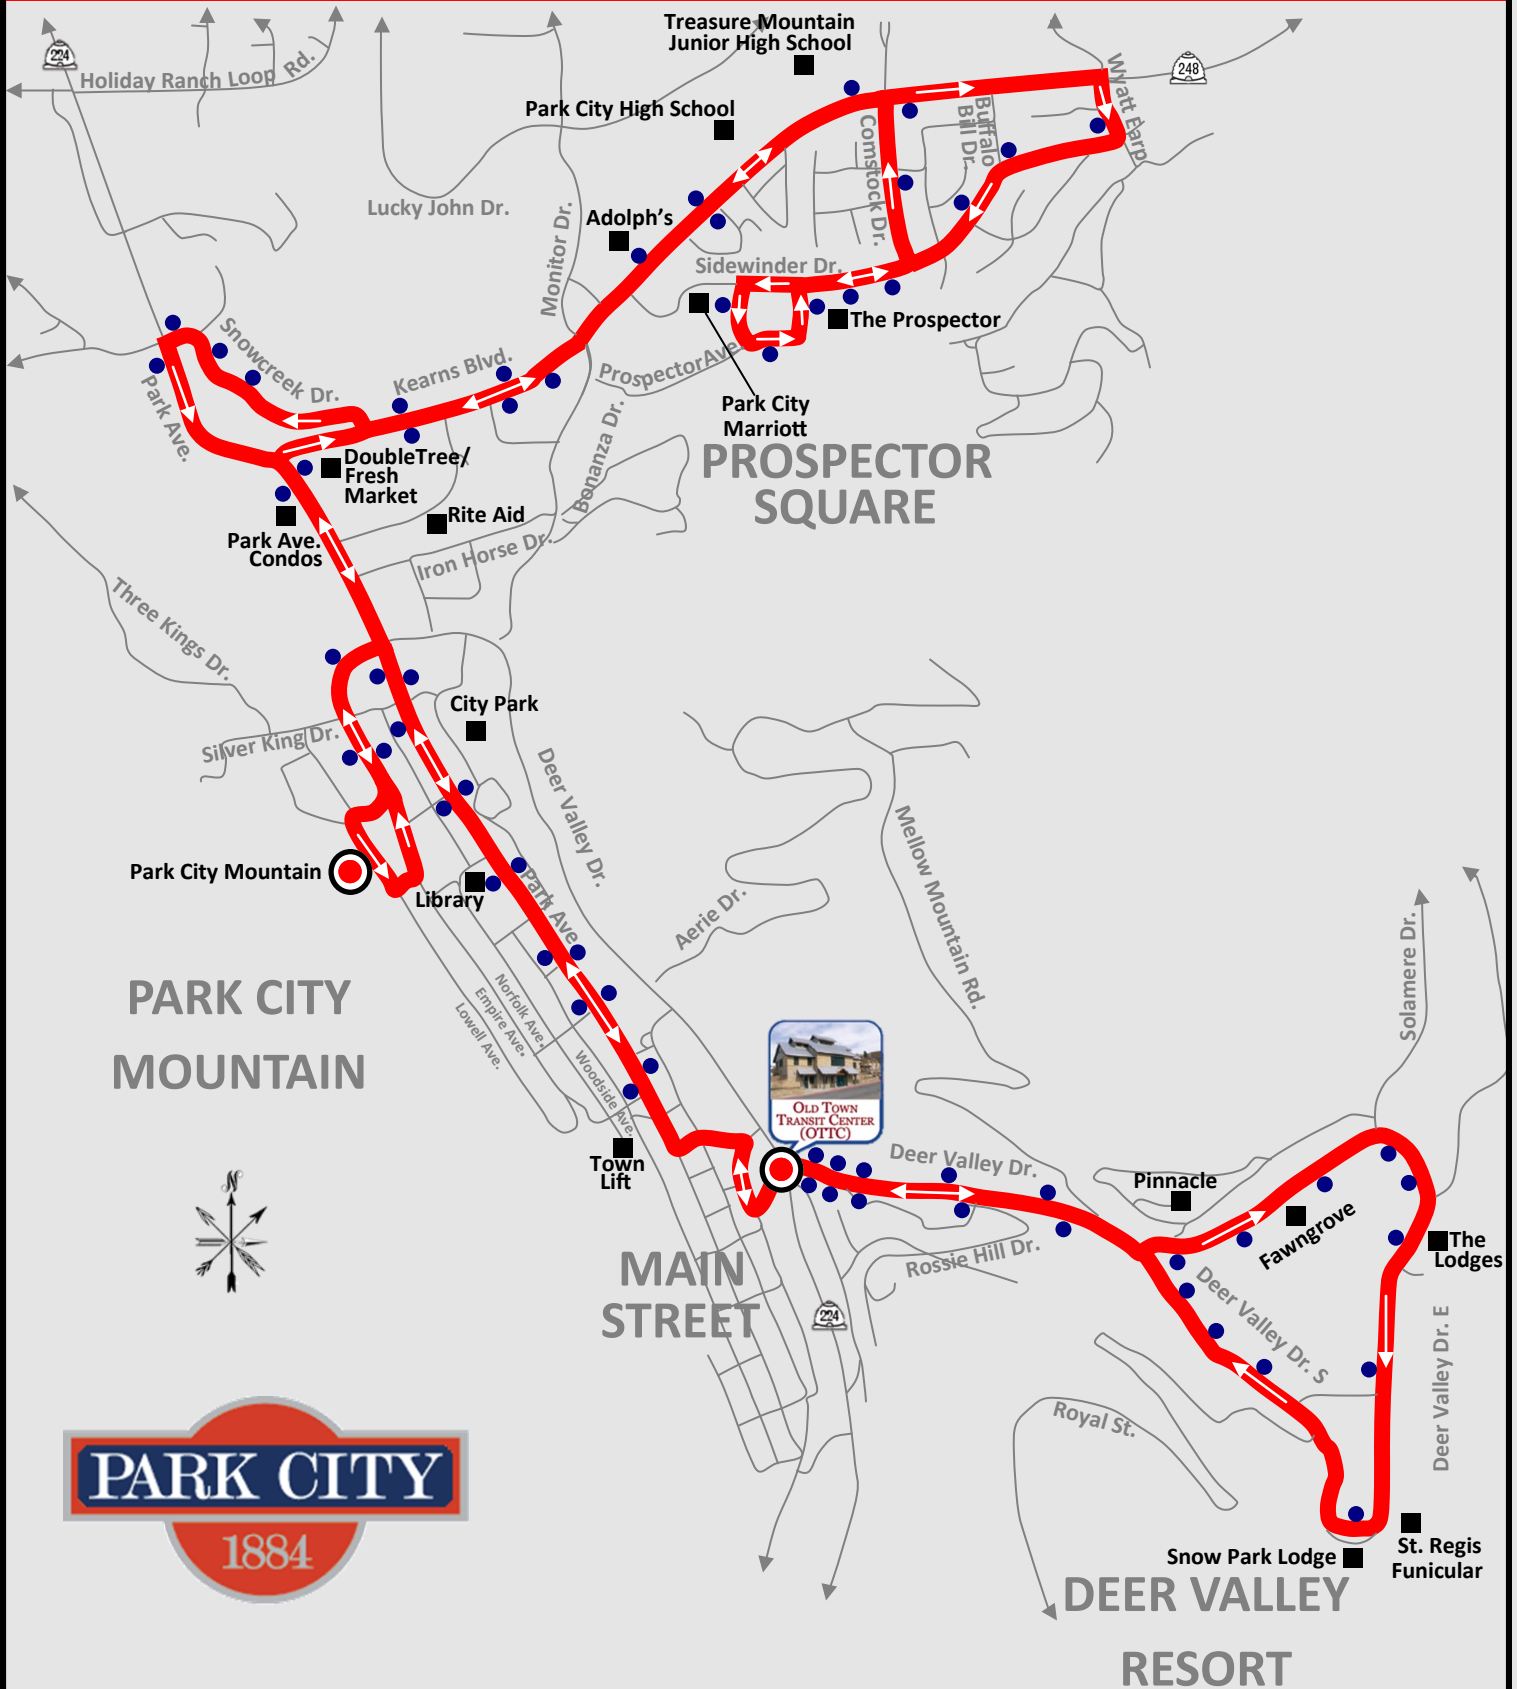

1 PROSPECTOR SQUARE

HOURS 6:54 A.M. — 11:54 P.M.

20 MINUTE FREQUENCY

Winter Service Transit Timetable

1 RED PROSPECTOR SQUARE

Peak Service

Departure Locations:

Hourly Departures

:14 :34 :54

Main Street (Old Town Transit Center) *(First Bus 6:54am; Last Bus 11:54pm)*

:17 :37 :57

Skate Park (Park City Library) *(First Bus 6:57am; Last Bus 11:57pm)*

:22 :42 :02

Park City Base *(First Bus 7:02am; Last Bus 12:02am)*

:27 :47 :07

Fresh Market *(First Bus 7:07am; Last Bus *12:07am)*

:30 :50 :10

Wyatt Earp *(First Bus 7:10am; Last Bus 11:50pm)*

:32 :52 :12

Poison Creek *(First Bus 7:12am; Last Bus 11:52pm)*

:34 :54 :14

The Prospector *(First Bus 7:14am; Last Bus 11:54pm)*

:54 :14 :34

Main Street (Old Town Transit Center) *(First Bus 7:34am; Last Bus *12:14am)*

:05 :25 :45

Deer Valley (Snow Park) *(First Bus 7:45am; Last Bus 12:05am)*