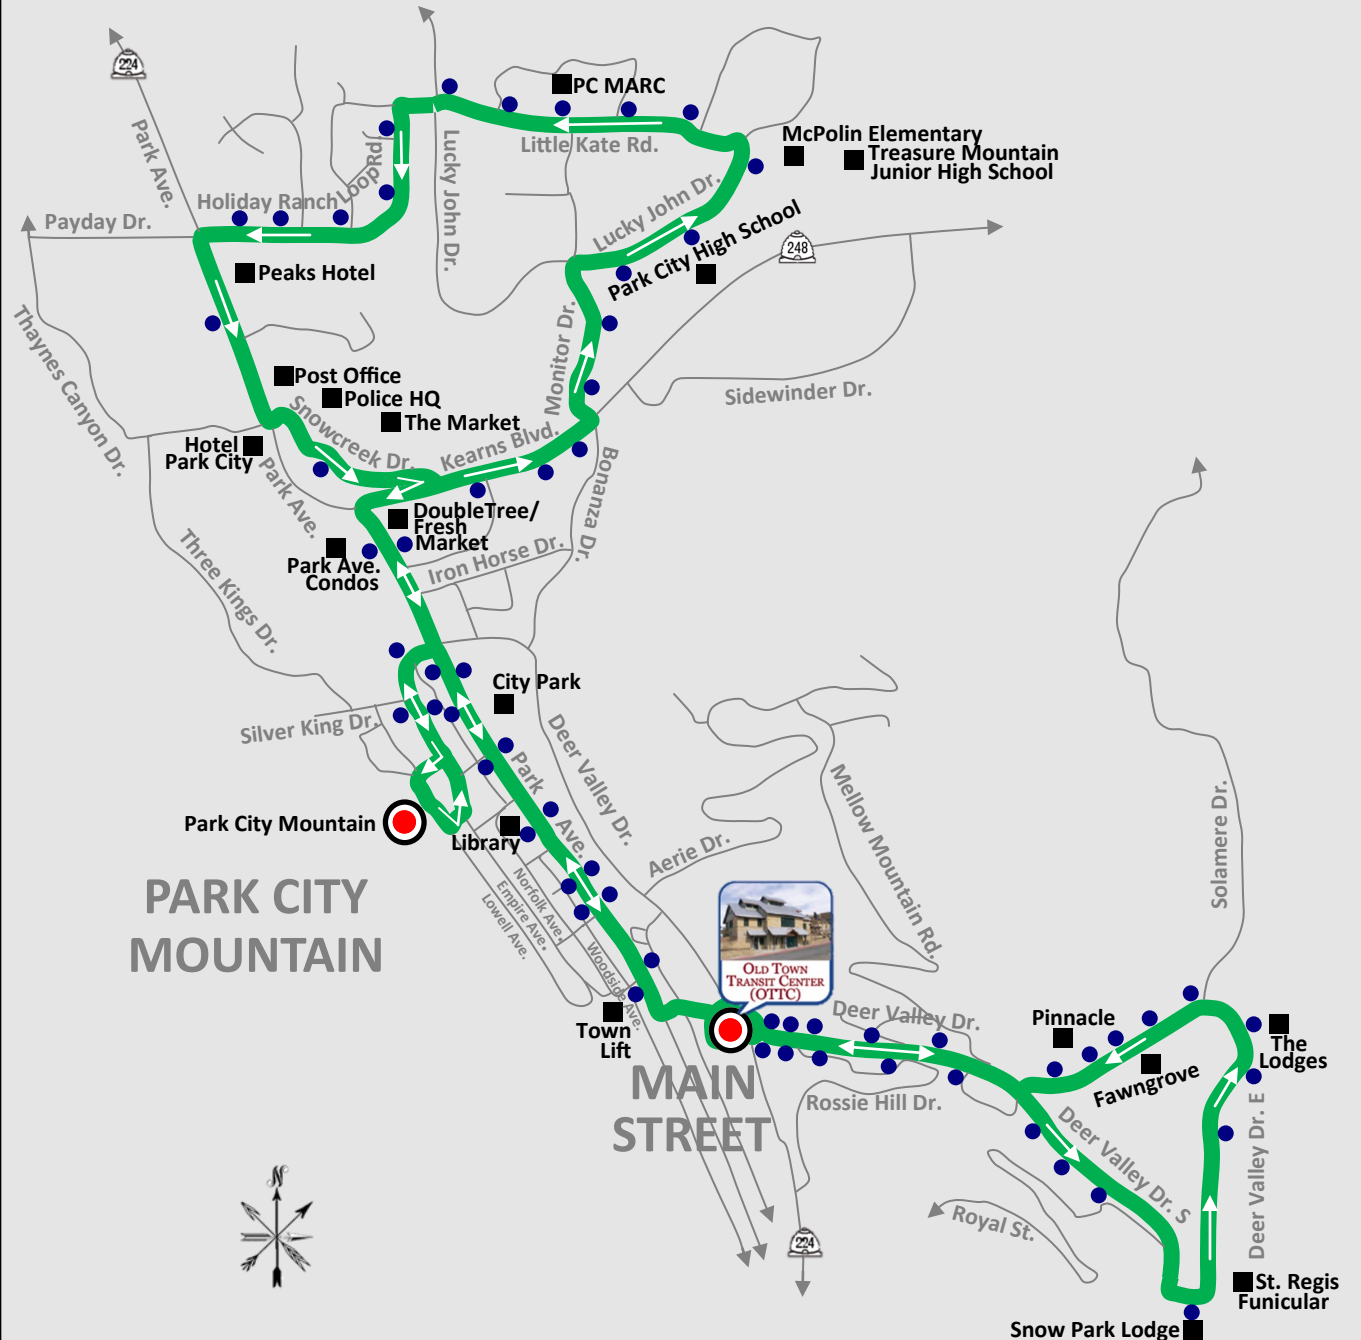

2 PARK MEADOWS

HOURS 7:18 A.M. — 11:38 P.M.

20 MINUTE FREQUENCY

PARK CITY MOUNTAIN

MAIN STREET

DEER VALLEY RESORT