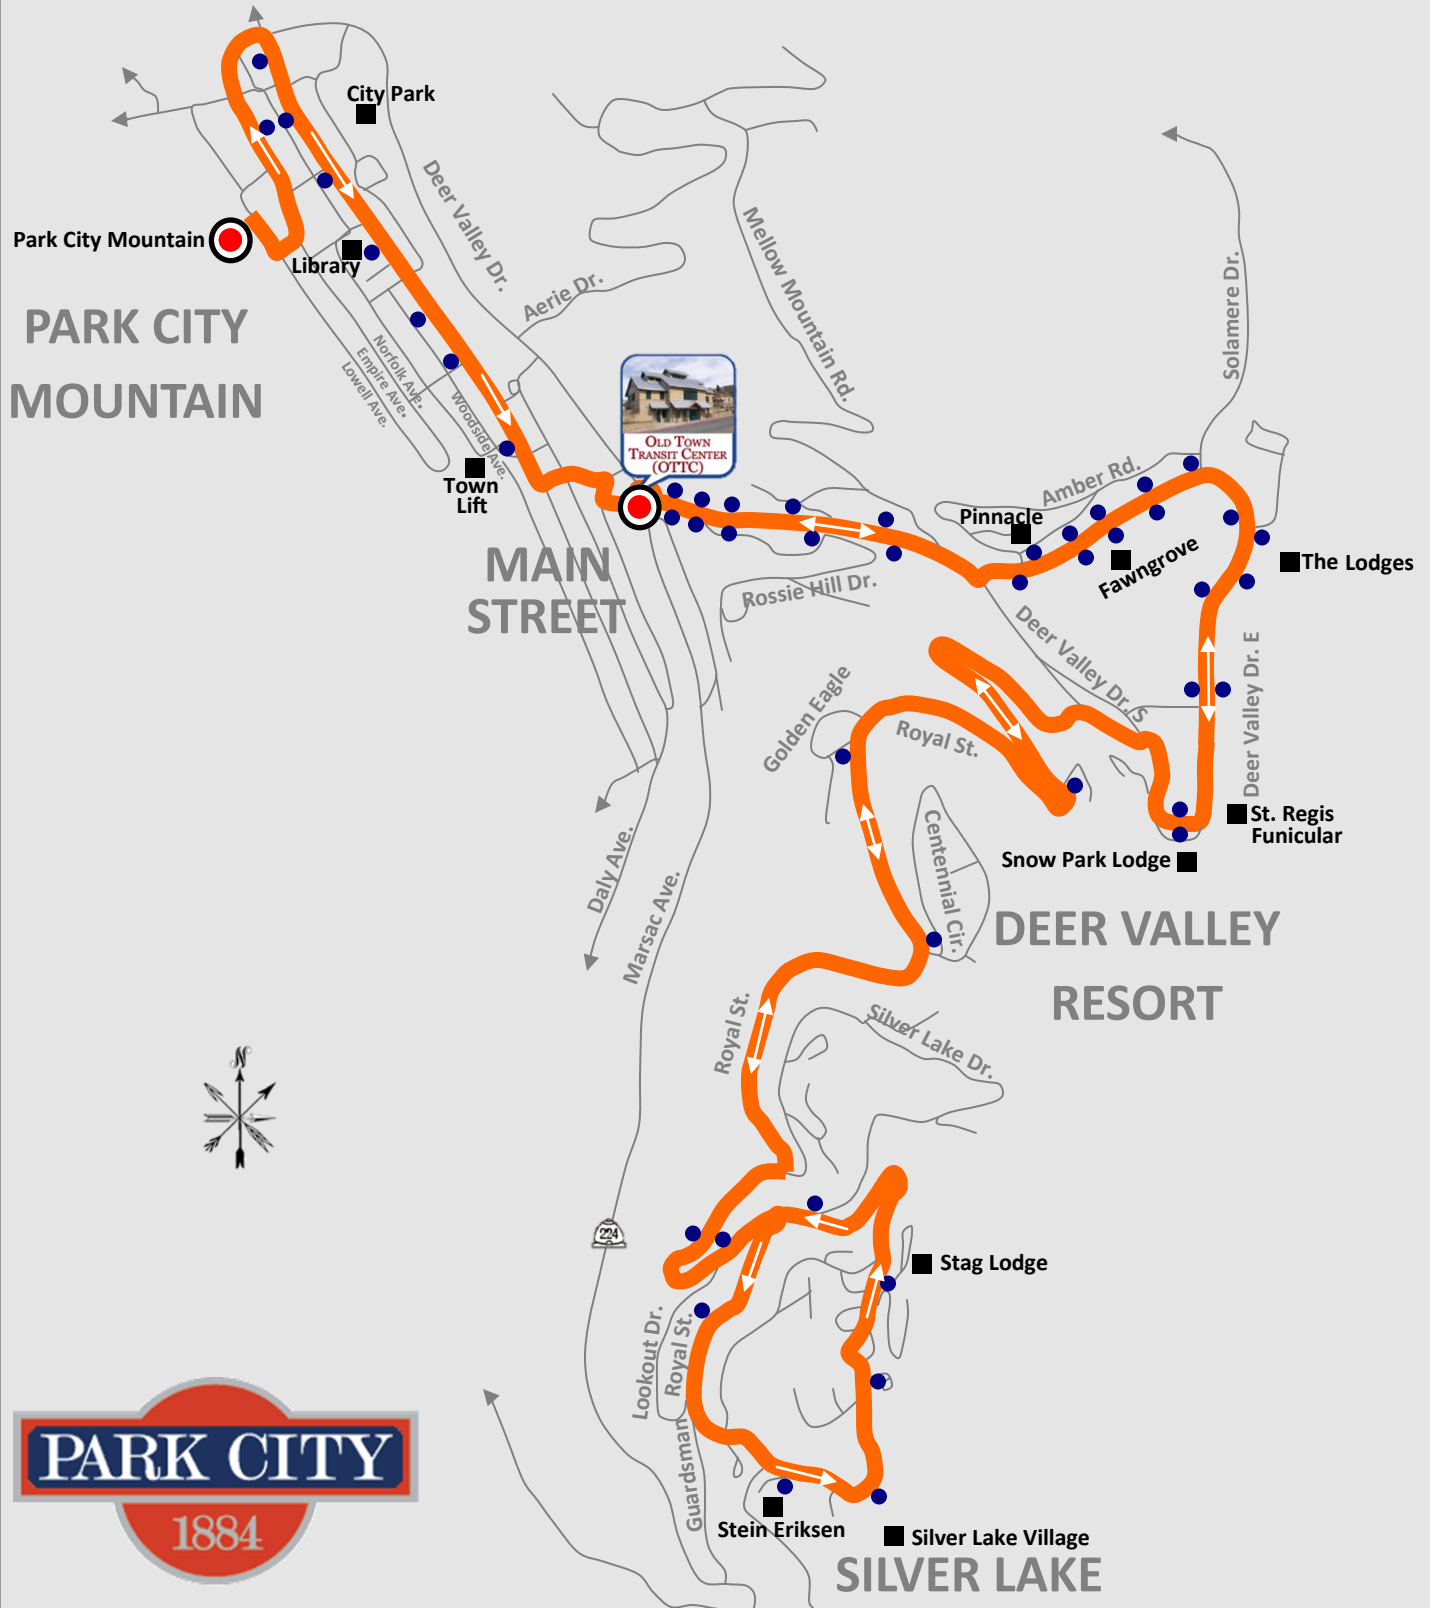

4 SILVER LAKE / DEER VALLEY

30 MINUTE FREQUENCY FROM 6:15 A.M. TO 6:15 P.M.

60 MINUTE FREQUENCY FROM 6:15 P.M. TO 10:15 P.M.

*10:45 P.M. LAST BUS TO SILVER LAKE

Winter Service Transit Timetable

4 ORANGE SILVER LAKE

30 Minute Frequency From 6:15am to 6:15pm

:15 & :45 Minutes After the Hour From Park City Base

Timepoints:	Departs:	First Bus
:15 :45	Park City Base	6:15am
:18 :48	Park City Library	6:18am
:22 :52	Main Street (Old Town Transit Center)	6:22am
:28 :58	Deer Valley (Snow Park)	6:28am
:43 :13	Silver Lake Village	6:43am
:55 :25	Deer Valley (Snow Park)	6:55am
*:10 *:40	*Main Street (Old Town Transit Center)	7:10am
	*Becomes the 7 Pink Bus	

60 Minute Frequency From 6:15pm to 10:15pm

:15 Minutes After the Hour From Park City Base

Timepoints:	Departs:	First Bus	Last Bus
:15	Park City Base	6:15pm	10:45pm
:19	Park City Library	6:19pm	10:49pm
:22	Main Street (Old Town Transit Center)	6:22pm	10:52pm
:28	Deer Valley (Snow Park)	6:28pm	10:58pm
:43	Silver Lake Village	6:43pm	11:13pm
:55	Deer Valley (Snow Park)	6:55pm	11:25pm
*:10	*Main Street (Old Town Transit Center)	7:10pm	11:40pm
	*Becomes the 7 Pink Bus		